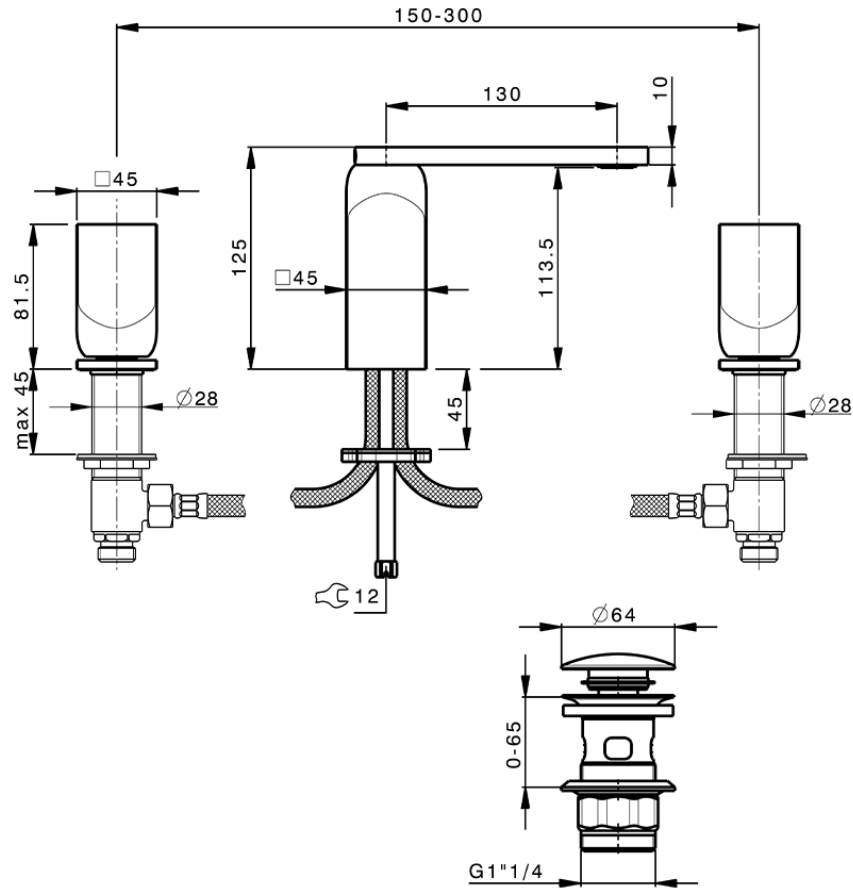

3-holes basin mixer HI-RISE_RI001060

RI001060

<https://en.cisal.it/3-holes-basin-mixer-hi-rise-ri001060>

2026-06-13