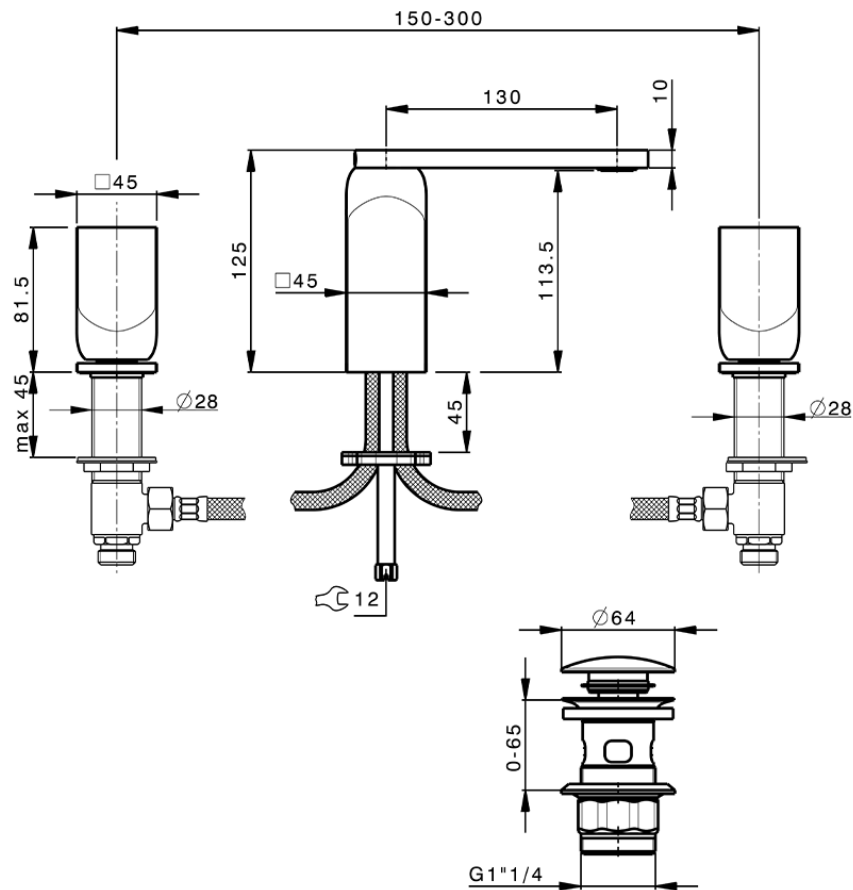

3-holes basin mixer HI-RISE_RI001060

RI001060

<https://en.cisal.it/3-holes-basin-mixer-hi-rise-ri001060>

2026-04-06