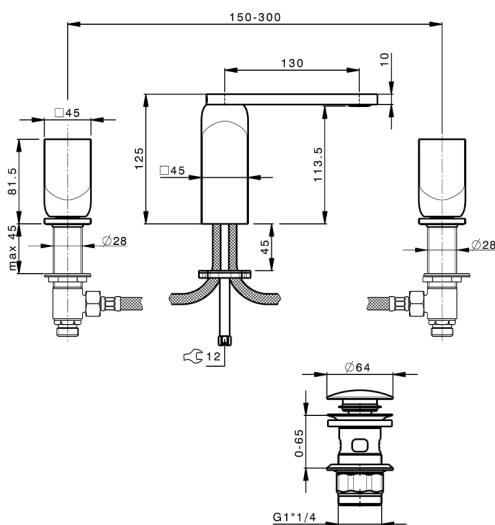

3-holes basin mixer HI-RISE_RI001060

MODEL **RI001060**

3-holes basin mixer, with 1"1/4 automatic pop-up waste

AVAILABLE FINISHINGS

-  **21** 21 Chrome
-  **24** 24 Gold
-  **2F** 2F Brushed Nickel
-  **2W** 2W Brushed Gold
-  **40** 40 Matt Black
-  **4Q** 4Q Matt White
-  **5G** 5G Rose Gold
-  **6V** 6V Matt White/Brushed Nickel
-  **6X** 6X Matt White/Brushed Gold
-  **7W** 7W Matt Black/Brushed Gold