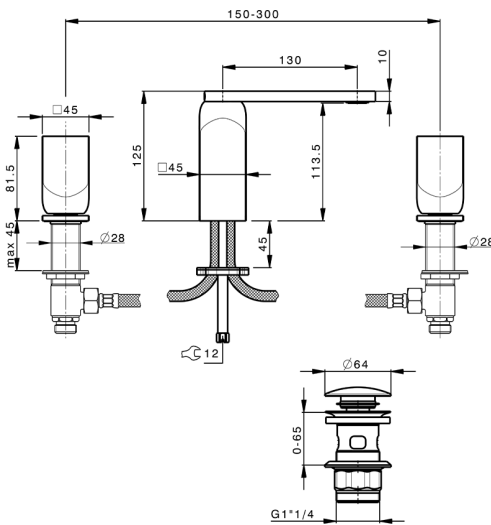

3-holes basin mixer HI-RISE_RI001060

MODEL **RI001060**

3-holes basin mixer, with 1"1/4 automatic pop-up waste

AVAILABLE FINISHINGS

-  **21** 21 Chrome
-  **24** 24 Gold
-  **2F** 2F Brushed Nickel
-  **2W** 2W Brushed Gold
-  **40** 40 Matt Black
-  **4Q** 4Q Matt White
-  **5G** 5G Rose Gold
-  **6V** 6V Matt White/Brushed Nickel
-  **6X** 6X Matt White/Brushed Gold
-  **7W** 7W Matt Black/Brushed Gold