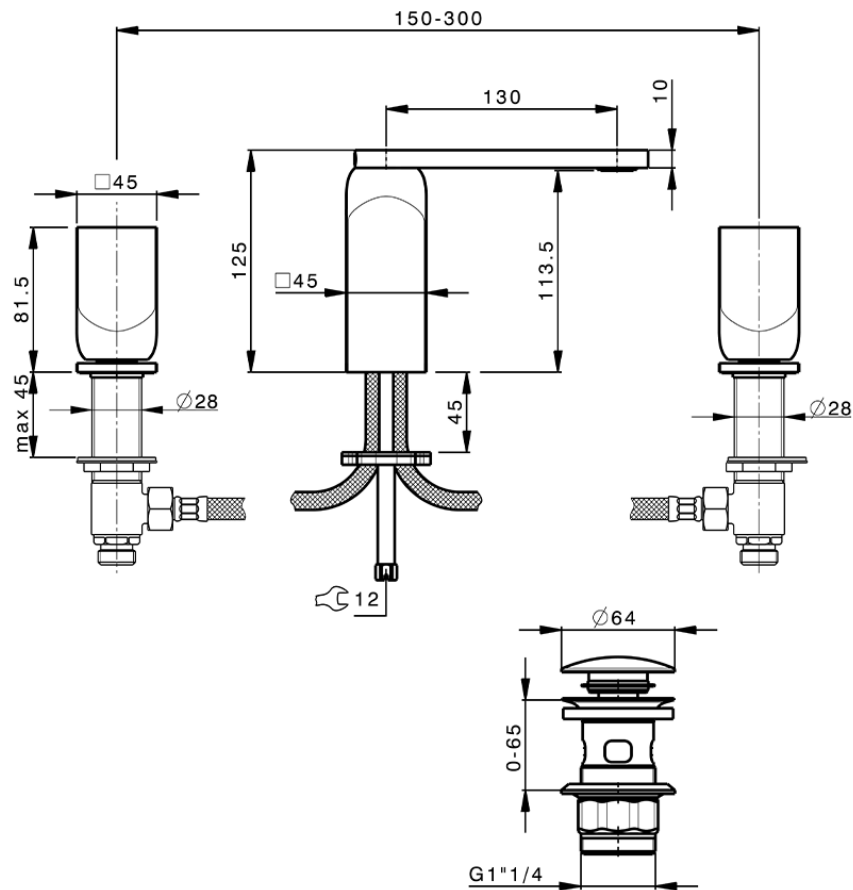

3-holes basin mixer HI-RISE_RI001060

RI001060

<https://en.cisal.it/3-holes-basin-mixer-hi-rise-ri001060>

2026-05-17