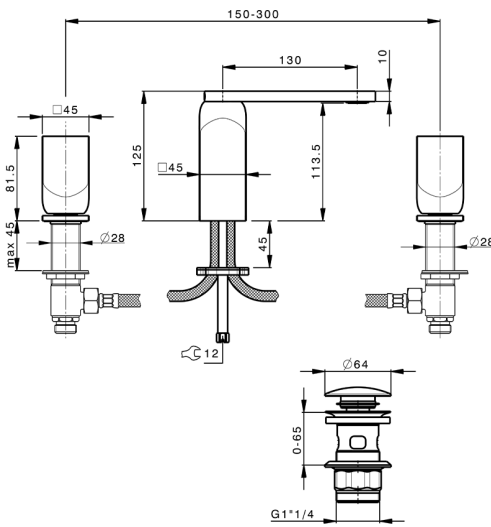

3-holes basin mixer HI-RISE_RI001060

MODEL **RI001060**

3-holes basin mixer, with 1"1/4 automatic pop-up waste

AVAILABLE FINISHINGS

-  **21** 21 Chrome
-  **24** 24 Gold
-  **2F** 2F Brushed Nickel
-  **2W** 2W Brushed Gold
-  **40** 40 Matt Black
-  **4Q** 4Q Matt White
-  **5G** 5G Rose Gold
-  **6V** 6V Matt White/Brushed Nickel
-  **6X** 6X Matt White/Brushed Gold
-  **7W** 7W Matt Black/Brushed Gold