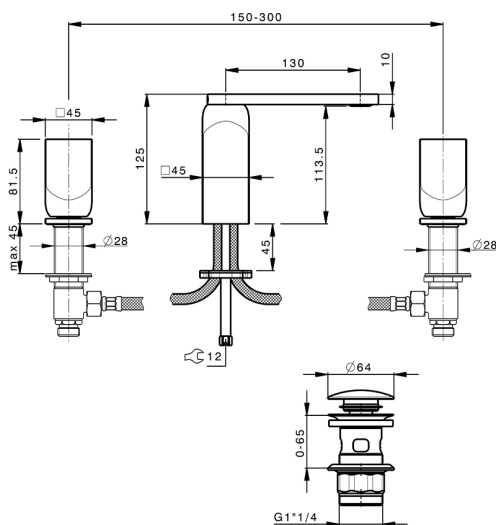

CHARACTERISTICS

2026-04-06