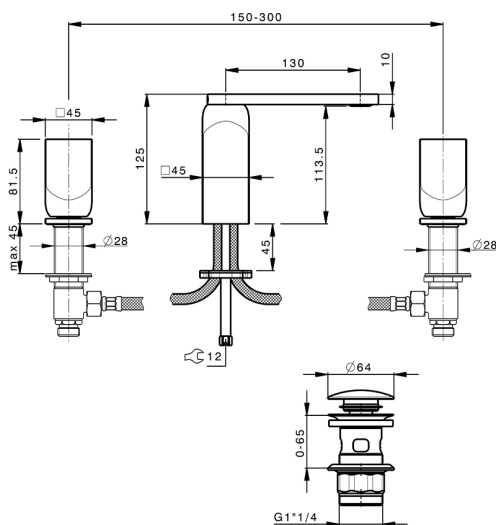

3-holes basin mixer HI-RISE_RI001060

MODEL **RI001060**

3-holes basin mixer, with 1"1/4 automatic pop-up waste

AVAILABLE FINISHINGS

-  **21** 21 Chrome
-  **24** 24 Gold
-  **2F** 2F Brushed Nickel
-  **2W** 2W Brushed Gold
-  **40** 40 Matt Black
-  **4Q** 4Q Matt White
-  **5G** 5G Rose Gold
-  **6V** 6V Matt White/Brushed Nickel
-  **6X** 6X Matt White/Brushed Gold
-  **7W** 7W Matt Black/Brushed Gold