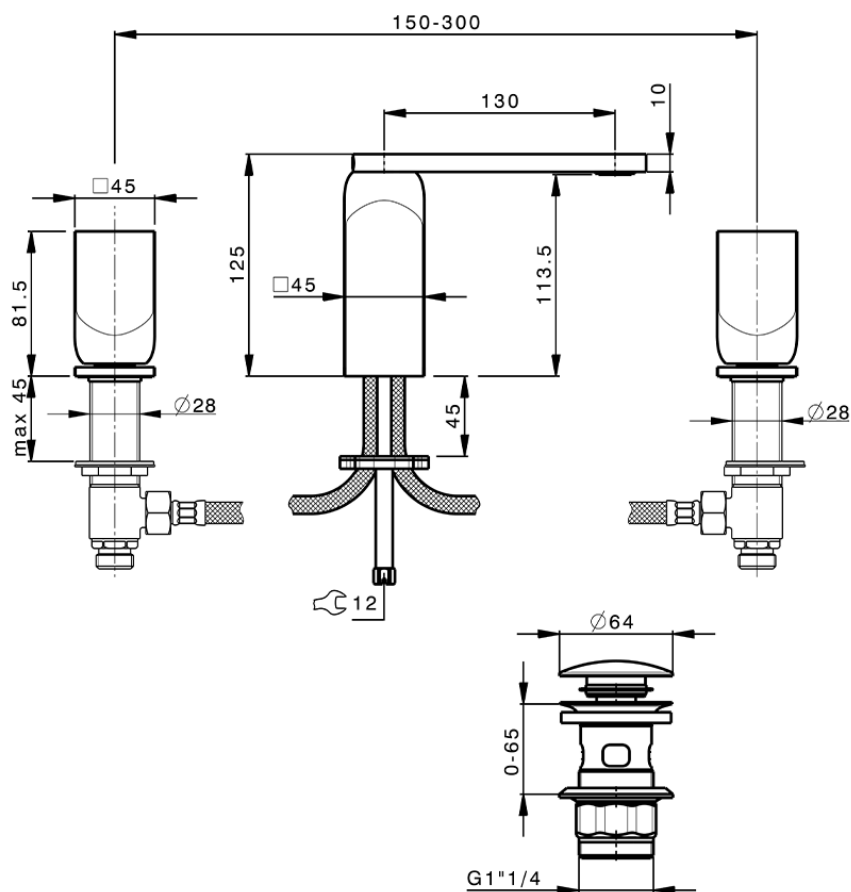

3-holes basin mixer HI-RISE_RI001060

RI001060

<https://en.cisal.it/3-holes-basin-mixer-hi-rise-ri001060>

2026-05-17