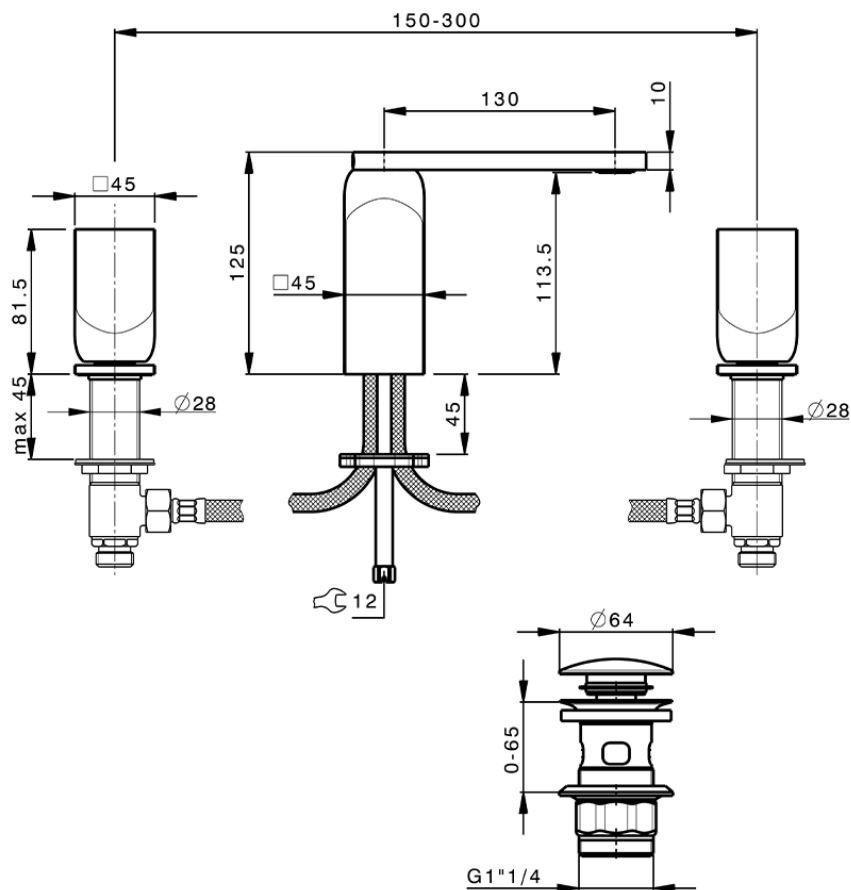

3-holes basin mixer HI-RISE_RI001060

RI001060

<https://en.cisal.it/3-holes-basin-mixer-hi-rise-ri001060>

2026-06-14