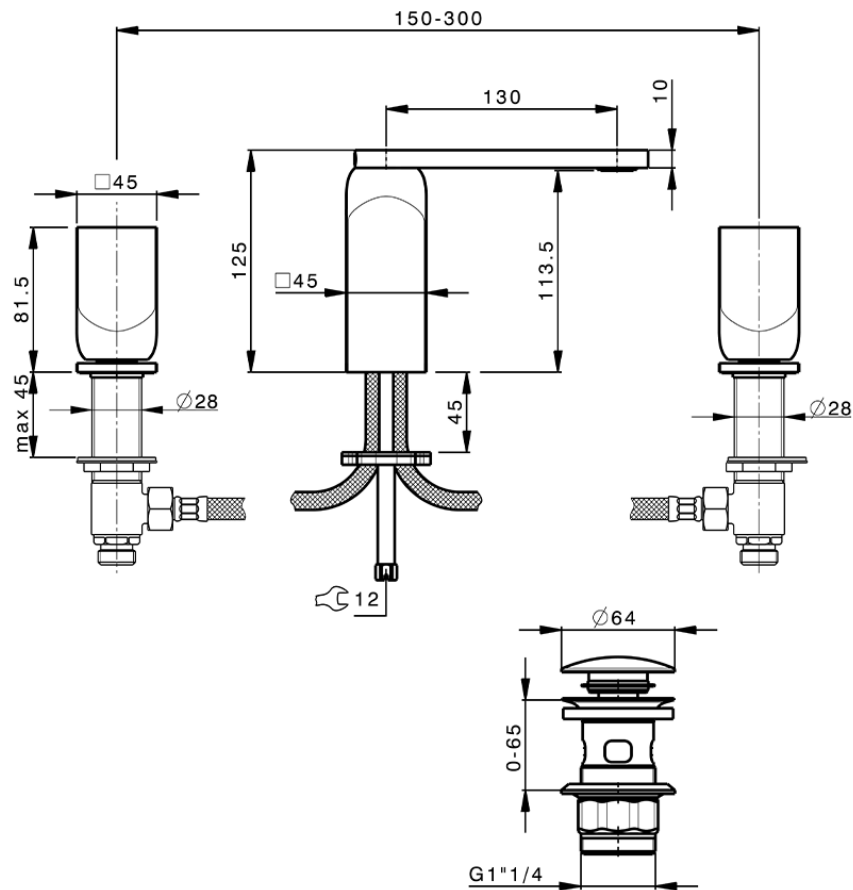

3-holes basin mixer HI-RISE_RI001060

RI001060

<https://en.cisal.it/3-holes-basin-mixer-hi-rise-ri001060>

2026-04-26