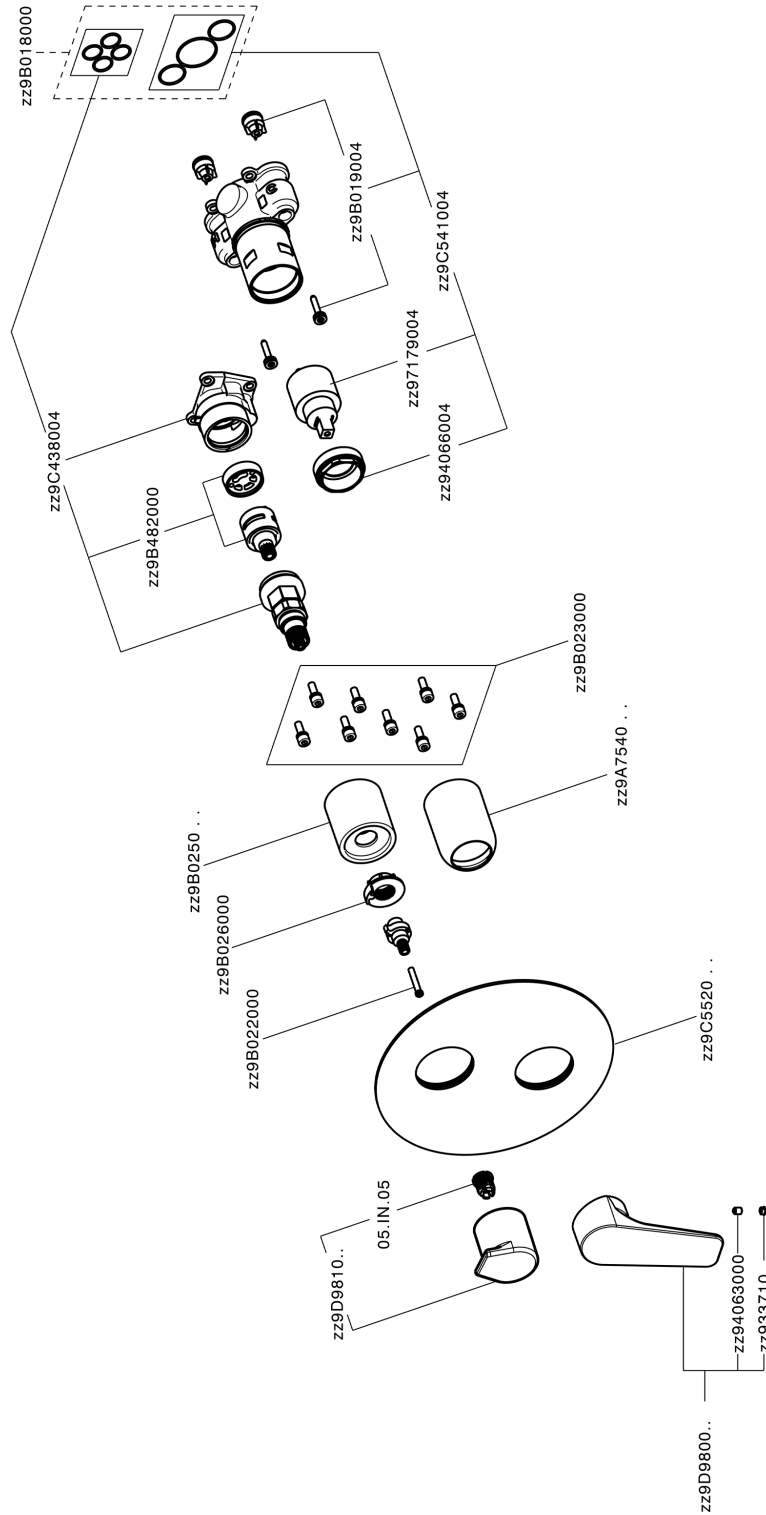

## Exposed part for Single Lever One Box Valve ROCK&ROLL\_RK0BM030

RK0BM030

<https://en.cisal.it/exposed-part-for-single-lever-one-box-valve-rockroll-rk0bm030>

## One Box Universal Concealed Part ONE BOX\_ZA00B031

ZA00B031

<https://en.cisal.it/one-box-universal-concealed-part-one-box-za00b031>