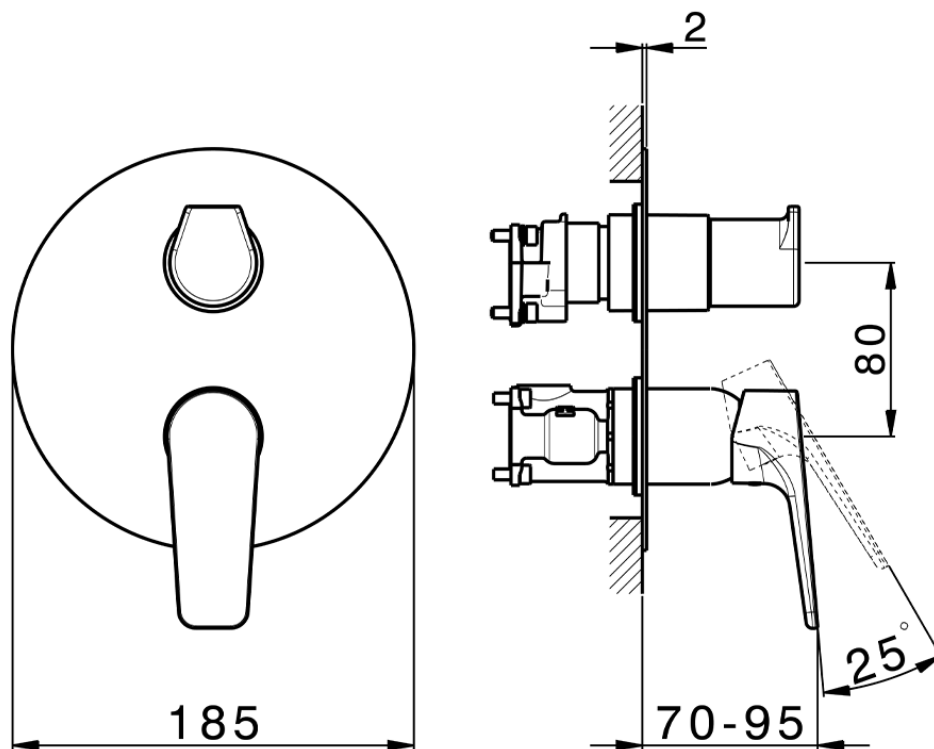

Exposed part for Single Lever One Box Valve ROCK&ROLL_RK0BM030

RK0BM030

<https://en.cisal.it/exposed-part-for-single-lever-one-box-valve-rockroll-rk0bm030>

ZA00B031

<https://en.cisal.it/one-box-universal-concealed-part-one-box-za00b031>