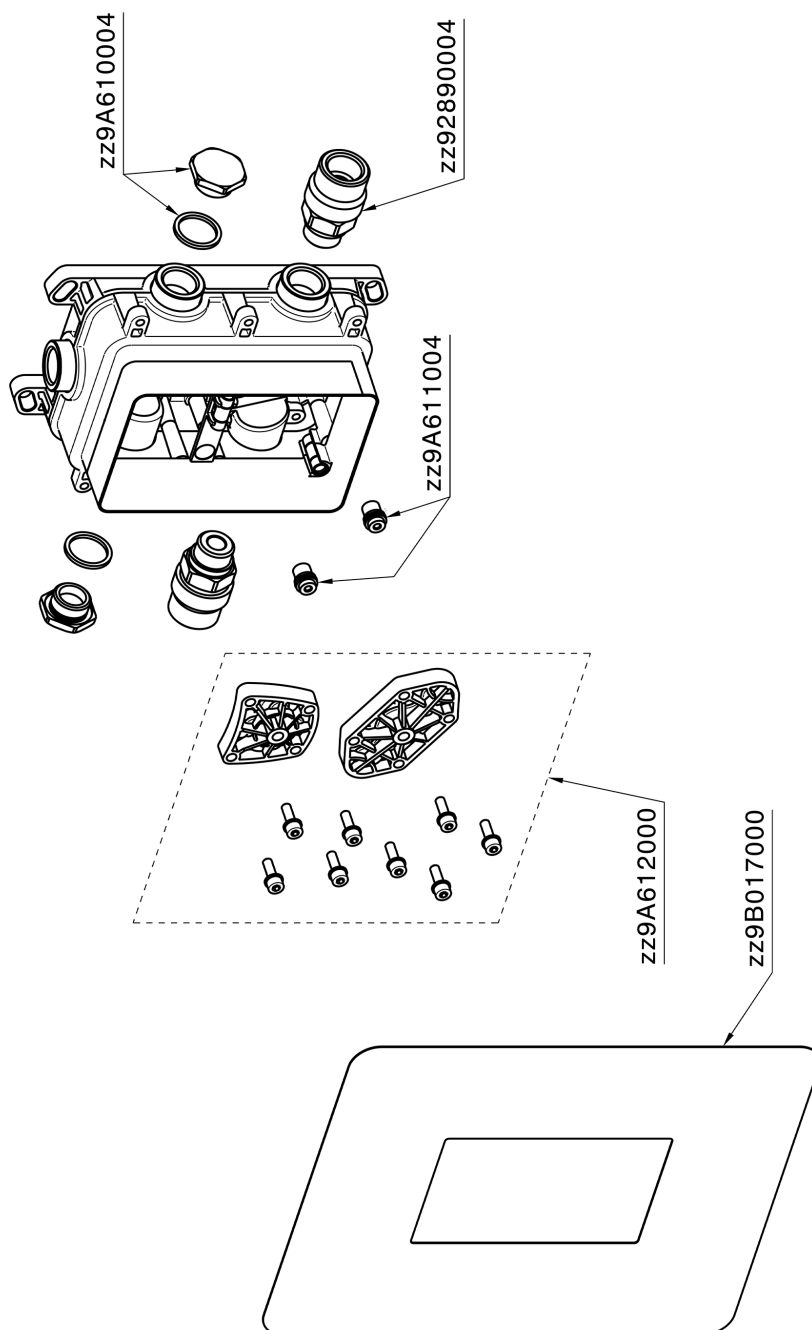

Exposed part for Single Lever One Box Valve ROCK&ROLL_RK0BM030

RK0BM030

<https://en.cisal.it/exposed-part-for-single-lever-one-box-valve-rockroll-rk0bm030>

One Box Universal Concealed Part ONE BOX_ZA00B031

ZA00B031

<https://en.cisal.it/one-box-universal-concealed-part-one-box-za00b031>

One Box Universal Concealed Part ONE BOX_ZA00B030

ZA00B030

<https://en.cisal.it/one-box-universal-concealed-part-one-box-za00b030>