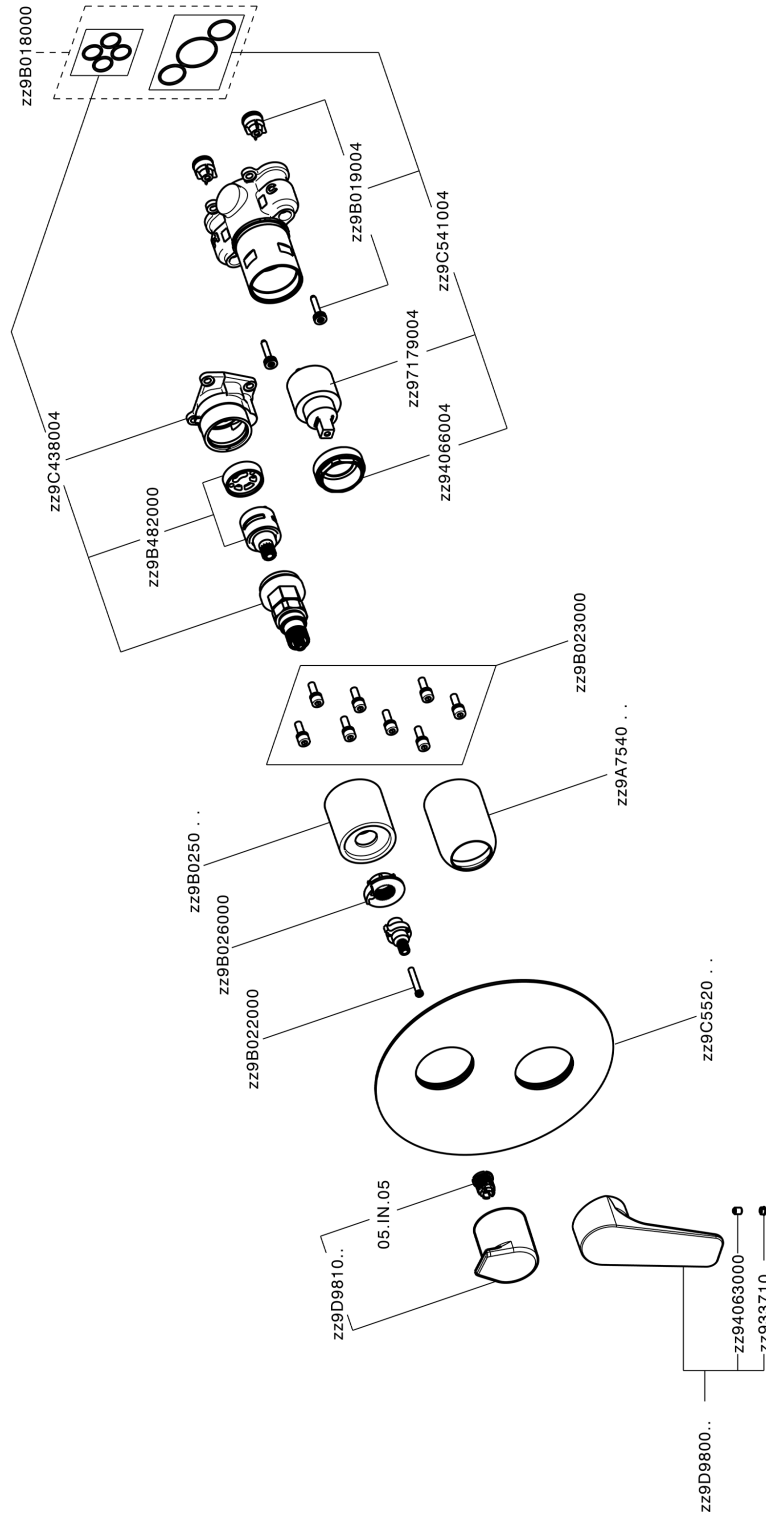

Exposed part for Single Lever One Box Valve ROCK&ROLL_RK0BM030

RK0BM030

<https://en.cisal.it/exposed-part-for-single-lever-one-box-valve-rockroll-rk0bm030>

One Box Universal Concealed Part ONE BOX_ZA00B031

ZA00B031

<https://en.cisal.it/one-box-universal-concealed-part-one-box-za00b031>

One Box Universal Concealed Part ONE BOX_ZA00B030

ZA00B030

<https://en.cisal.it/one-box-universal-concealed-part-one-box-za00b030>