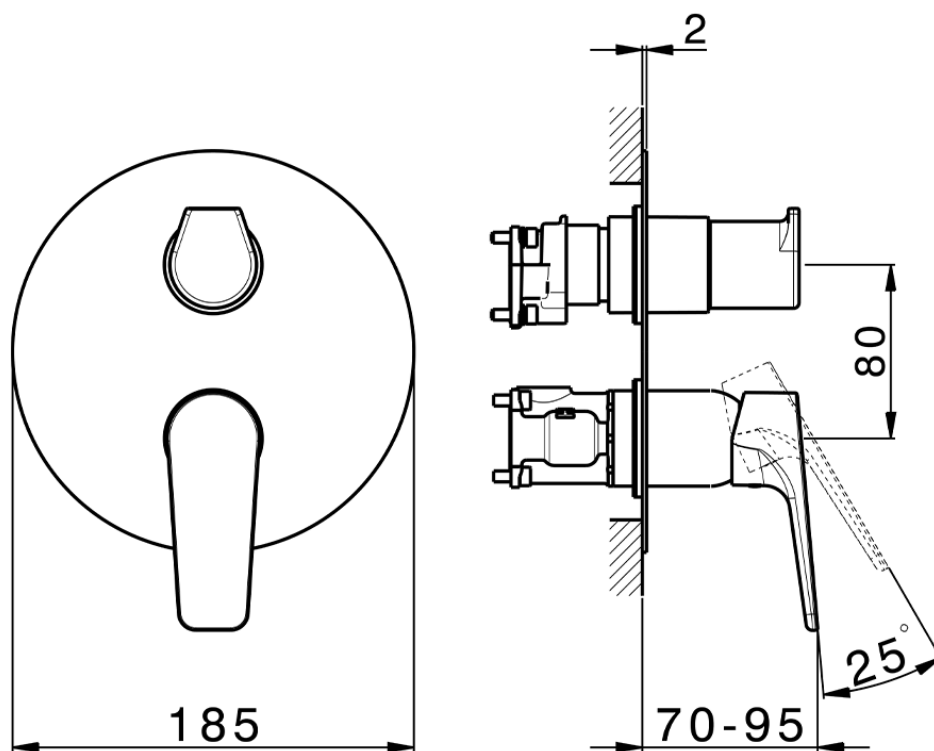

Exposed part for Single Lever One Box Valve ROCK&ROLL_RK0BM030

RK0BM030

<https://en.cisal.it/exposed-part-for-single-lever-one-box-valve-rockroll-rk0bm030>

ZA00B031

<https://en.cisal.it/one-box-universal-concealed-part-one-box-za00b031>