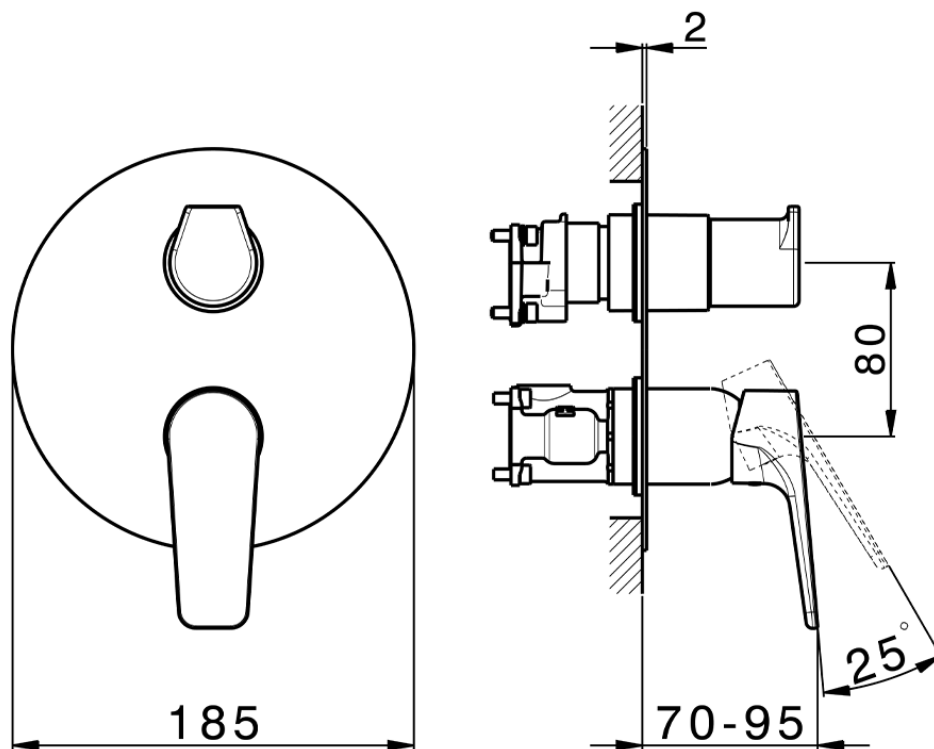

## Exposed part for Single Lever One Box Valve ROCK&ROLL\_RK0BM030

RK0BM030

<https://en.cisal.it/exposed-part-for-single-lever-one-box-valve-rockroll-rk0bm030>

ZA00B031

<https://en.cisal.it/one-box-universal-concealed-part-one-box-za00b031>