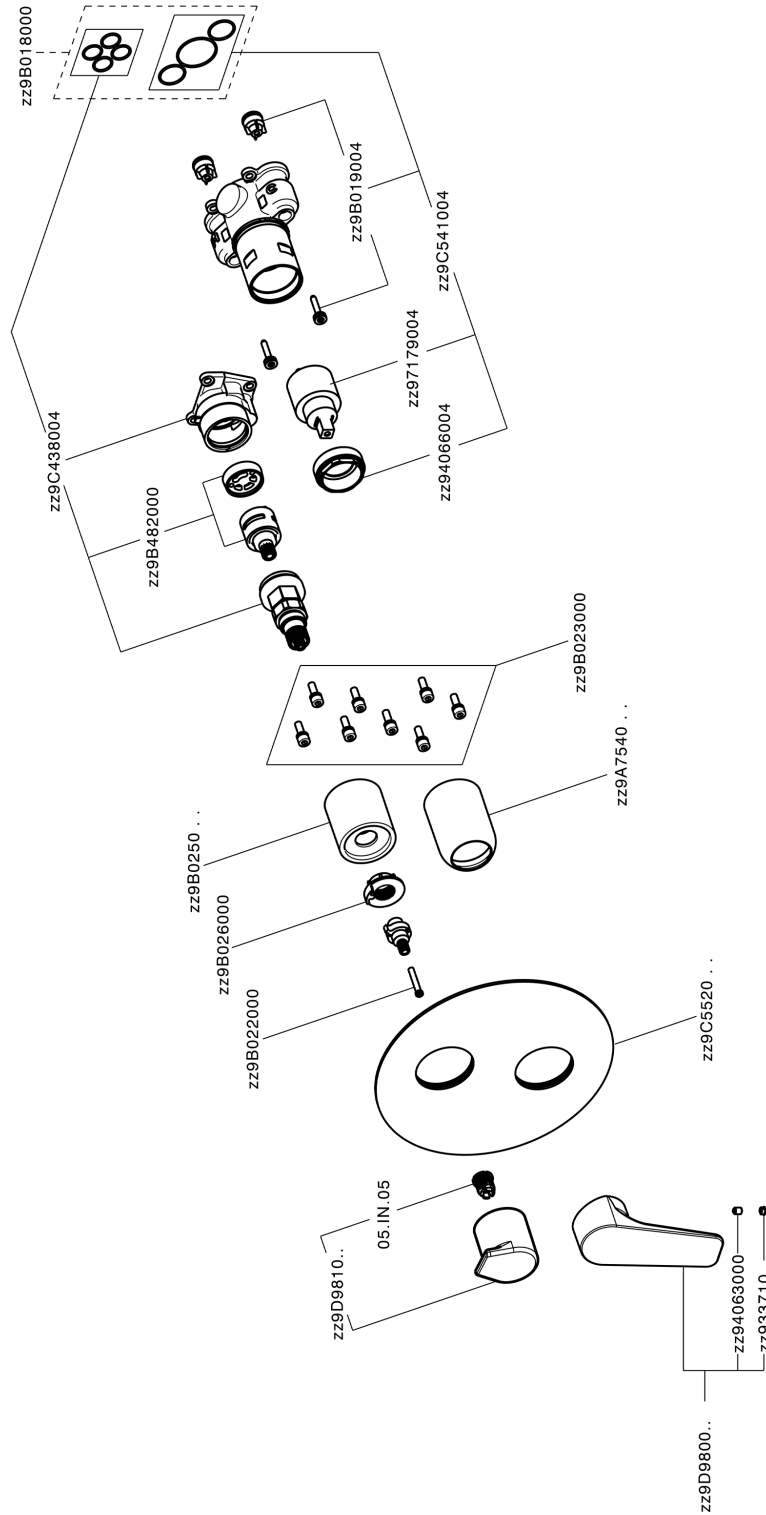

Exposed part for Single Lever One Box Valve ROCK&ROLL_RK0BM030

RK0BM030

<https://en.cisal.it/exposed-part-for-single-lever-one-box-valve-rockroll-rk0bm030>

One Box Universal Concealed Part ONE BOX_ZA00B031

ZA00B031

<https://en.cisal.it/one-box-universal-concealed-part-one-box-za00b031>

One Box Universal Concealed Part ONE BOX_ZA00B030

ZA00B030

<https://en.cisal.it/one-box-universal-concealed-part-one-box-za00b030>