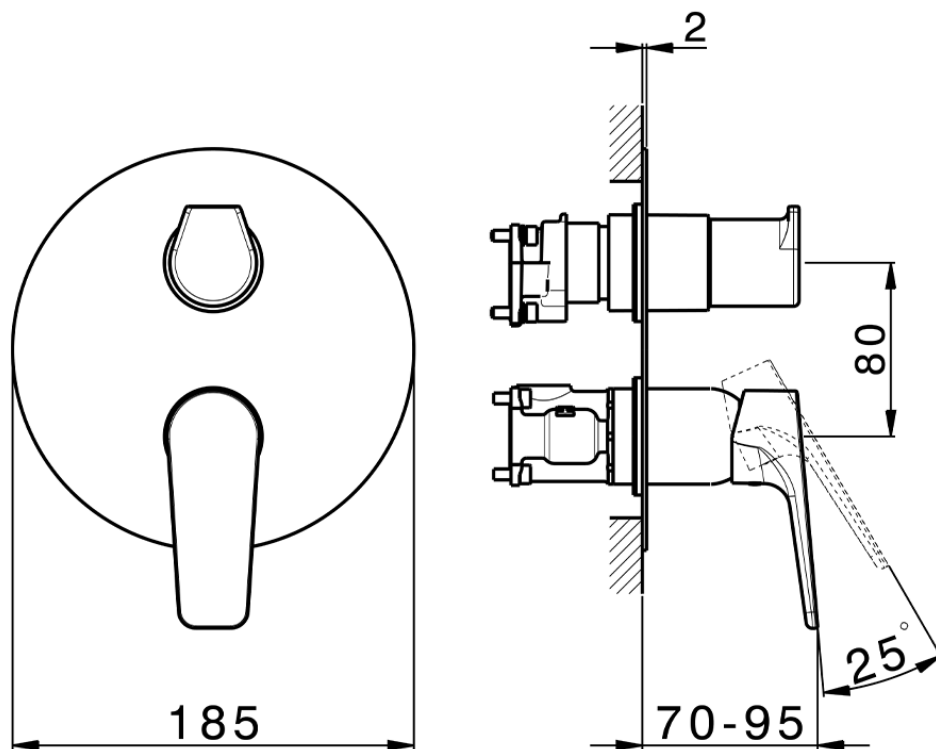

## Exposed part for Single Lever One Box Valve ROCK&ROLL\_RK0BM030

RK0BM030

<https://en.cisal.it/exposed-part-for-single-lever-one-box-valve-rockroll-rk0bm030>

ZA00B031

<https://en.cisal.it/one-box-universal-concealed-part-one-box-za00b031>