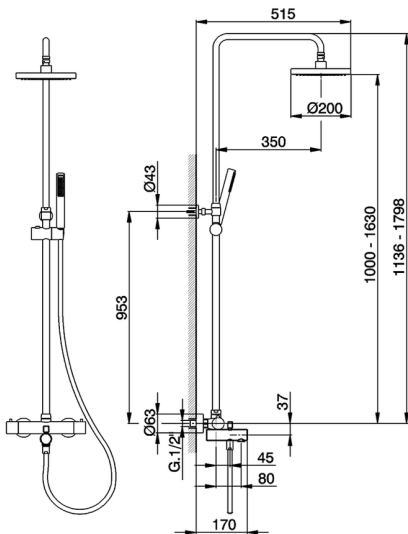

## 3-functions Thermostatic bath set SHOWER COLUMNS\_CVC83010

MODEL **CVC83010**

3-functions Thermostatic bath set, 2 outlets devia stop, adjustable Column, sliding handshower bracket, 26 mm ABS minimalistic one spray handshower, 200 mm ABS Round headshower, 150 cm Brass Flexible Hose

AVAILABLE FINISHINGS

**21** 21 Chrome

CHARACTERISTICS

Cartridge Spare Parts **22.03A.AR - ZZ97080004**

**Argo 1 (short filter) Thermostatic Valve**

### DeviaStop

The Cisal Devia Stop technology allows to adjust the water flow and to direct it to the selected output point (overhead soaker, hand shower, etc).