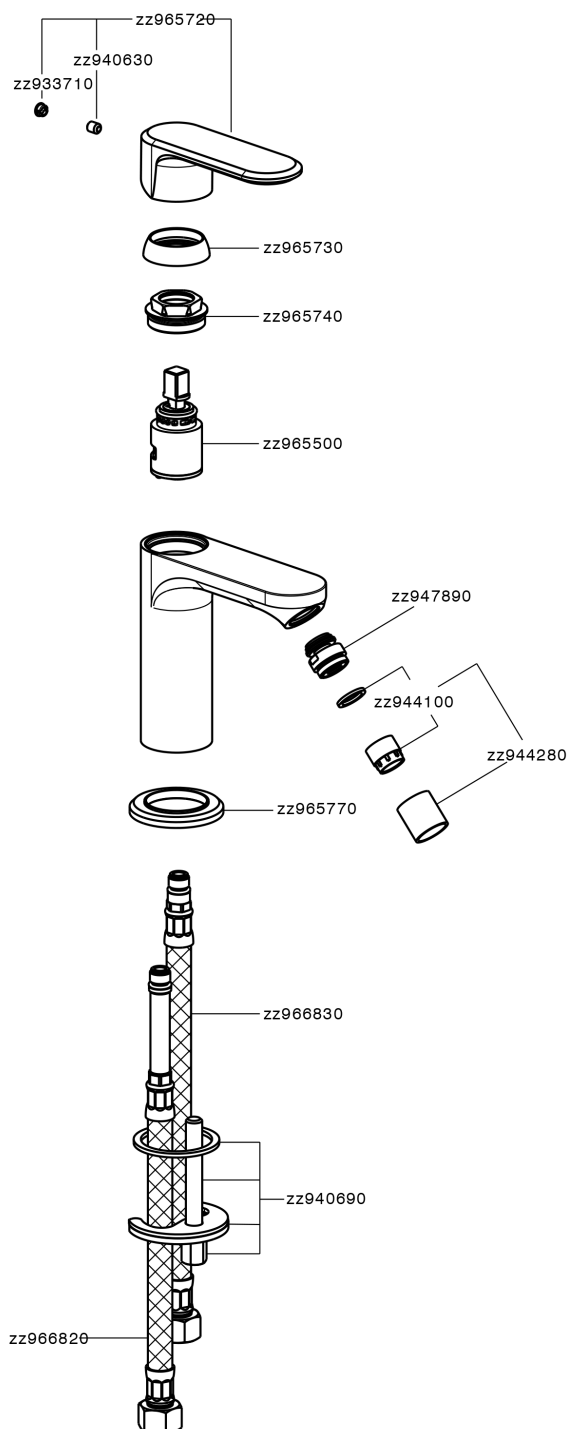

Single lever bidet mixer LINEAVIVA_LV000560

MODEL **LV000560**

Single lever bidet mixer, without automatic pop-up waste, G.3/8" stainless steel flexible hose

AVAILABLE FINISHINGS

-  **21** 21 Chrome
-  **2B** 2B Polished Nickel
-  **2F** 2F Brushed Nickel
-  **40** 40 Matt Black
-  **4Q** 4Q Matt White

CHARACTERISTICS

Cartridge Spare Parts **ZZ96550000**

25 mm Cartridge

Single lever bidet mixer LINEAVIVA_LV000560

LV000560

<https://en.cisal.it/single-lever-bidet-mixer-lineaviva-lv000560>

2026-06-16