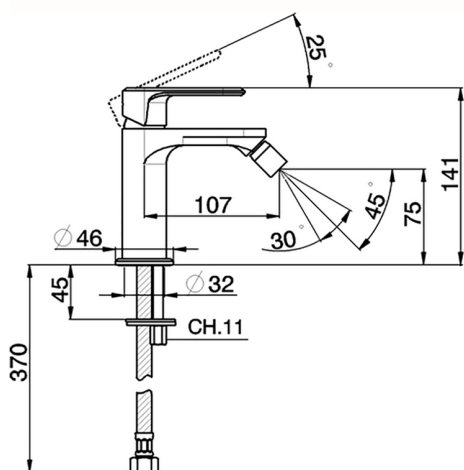

Single lever bidet mixer LINEAVIVA_LV000560

MODEL **LV000560**

Single lever bidet mixer, without automatic pop-up waste, G.3/8" stainless steel flexible hose

AVAILABLE FINISHINGS

-  **21** 21 Chrome
-  **2B** 2B Polished Nickel
-  **2F** 2F Brushed Nickel
-  **40** 40 Matt Black
-  **4Q** 4Q Matt White

CHARACTERISTICS

Cartridge Spare Parts **ZZ96550000**

25 mm Cartridge

Single lever bidet mixer LINEAVIVA_LV000560

LV000560

<https://en.cisal.it/single-lever-bidet-mixer-lineaviva-lv000560>

2026-06-14