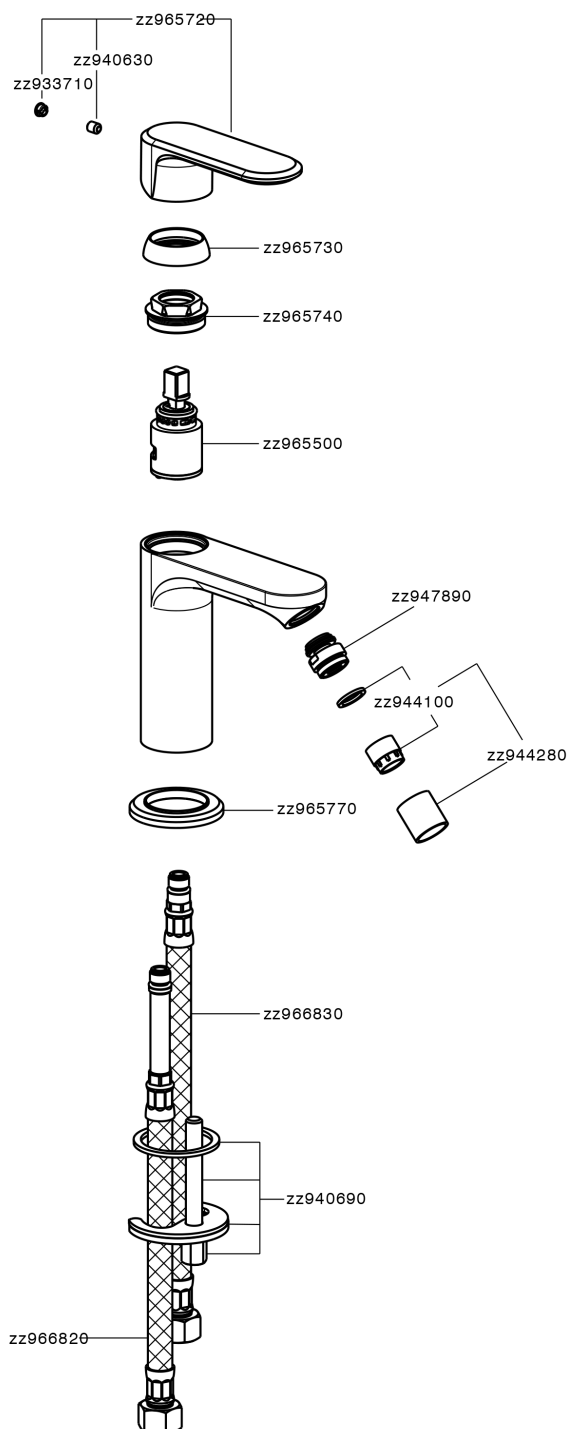

Single lever bidet mixer LINEAVIVA_LV000560

MODEL **LV000560**

Single lever bidet mixer, without automatic pop-up waste, G.3/8" stainless steel flexible hose

AVAILABLE FINISHINGS

-  **21** 21 Chrome
-  **2B** 2B Polished Nickel
-  **2F** 2F Brushed Nickel
-  **40** 40 Matt Black
-  **4Q** 4Q Matt White

CHARACTERISTICS

Cartridge Spare Parts **ZZ96550000**

25 mm Cartridge

Single lever bidet mixer LINEAVIVA_LV000560

LV000560

<https://en.cisal.it/single-lever-bidet-mixer-lineaviva-lv000560>

2026-06-14