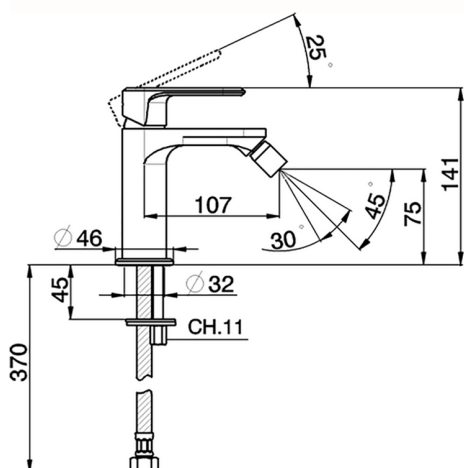

Single lever bidet mixer LINEAVIVA_LV000560

MODEL **LV000560**

Single lever bidet mixer, without automatic pop-up waste, G.3/8" stainless steel flexible hose

AVAILABLE FINISHINGS

-  **21** 21 Chrome
-  **2B** 2B Polished Nickel
-  **2F** 2F Brushed Nickel
-  **40** 40 Matt Black
-  **4Q** 4Q Matt White

CHARACTERISTICS

Cartridge Spare Parts **ZZ96550000**

25 mm Cartridge

Single lever bidet mixer LINEAVIVA_LV000560

LV000560

<https://en.cisal.it/single-lever-bidet-mixer-lineaviva-lv000560>

2026-06-16