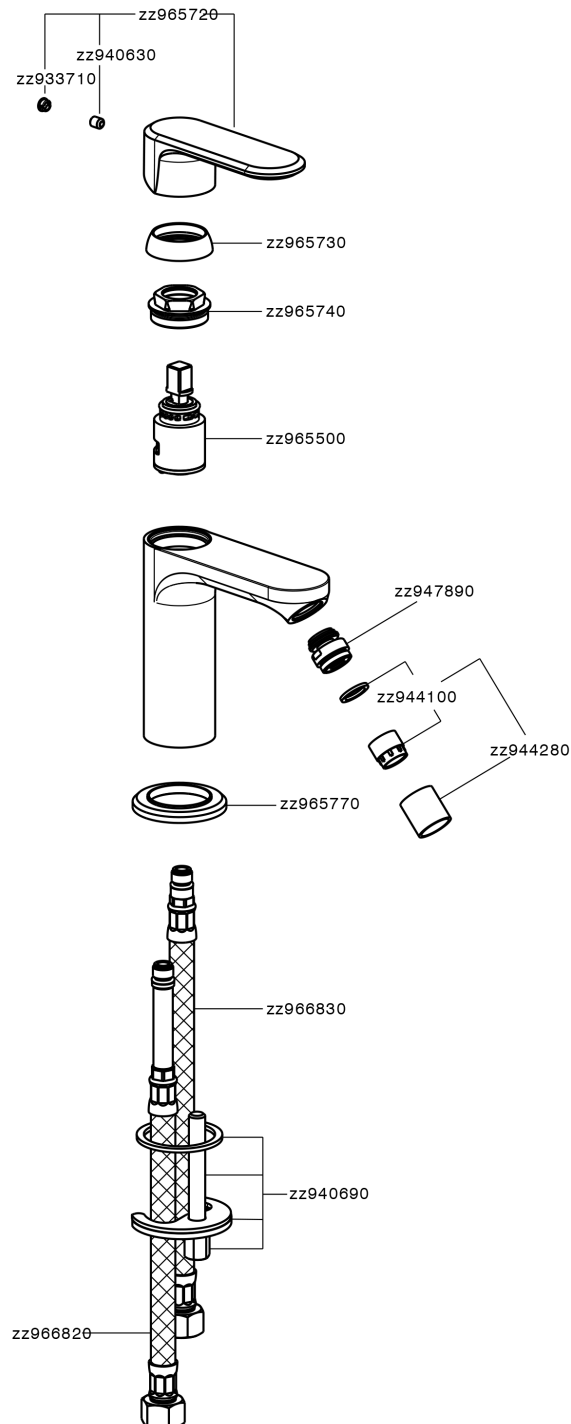

Single lever bidet mixer LINEAVIVA_LV000560

LV000560

<https://en.cisal.it/single-lever-bidet-mixer-lineaviva-lv000560>

2026-04-26