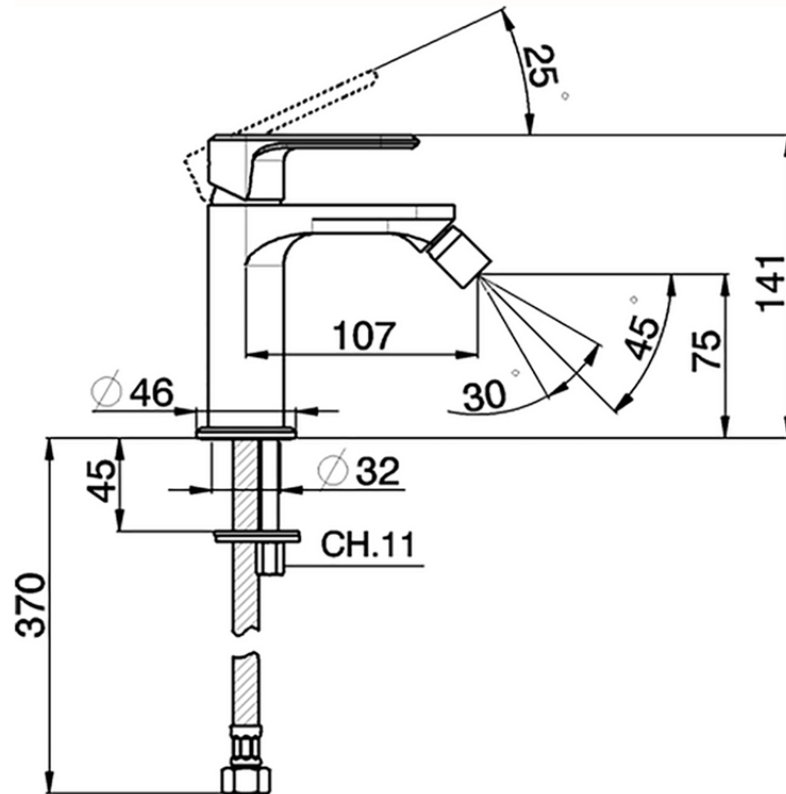

Single lever bidet mixer LINEAVIVA_LV000560

LV000560

<https://en.cisal.it/single-lever-bidet-mixer-lineaviva-lv000560>

2026-05-17