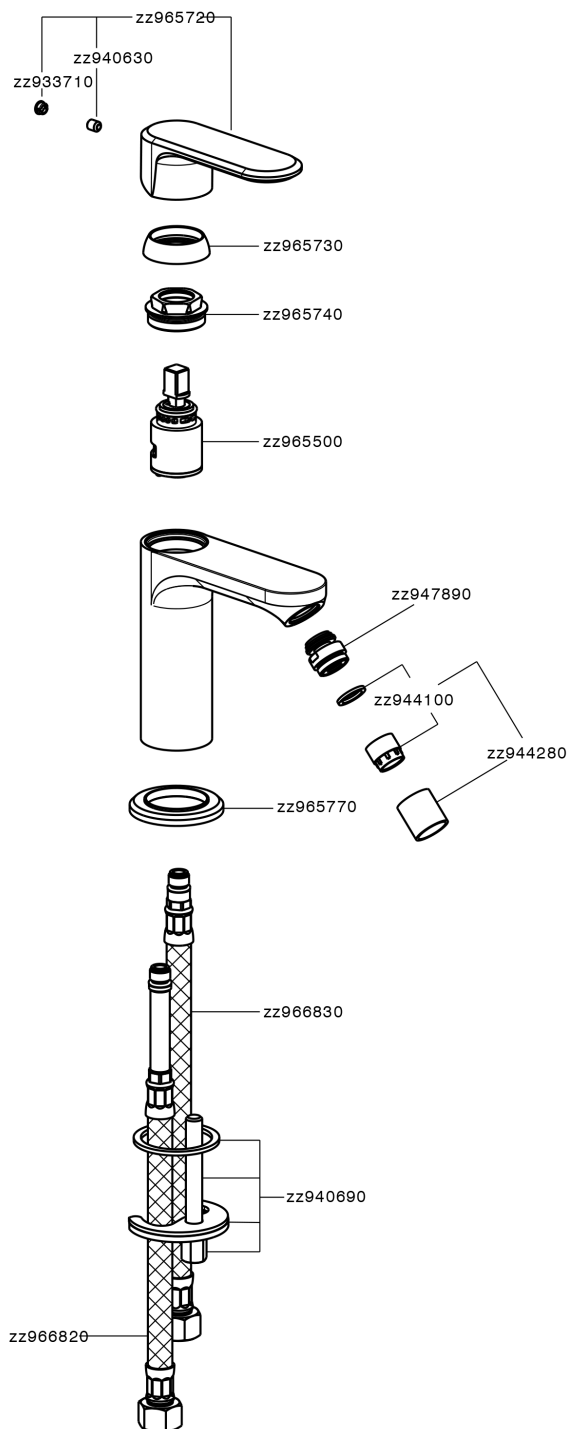

## Single lever bidet mixer LINEAVIVA\_LV000560

MODEL **LV000560**

Single lever bidet mixer, without automatic pop-up waste, G.3/8" stainless steel flexible hose

### CHARACTERISTICS

Cartridge Spare Parts **ZZ96550000**

**25 mm Cartridge**

## Single lever bidet mixer LINEAVIVA\_LV000560

LV000560

<https://en.cisal.it/single-lever-bidet-mixer-lineaviva-lv000560>

2026-04-06