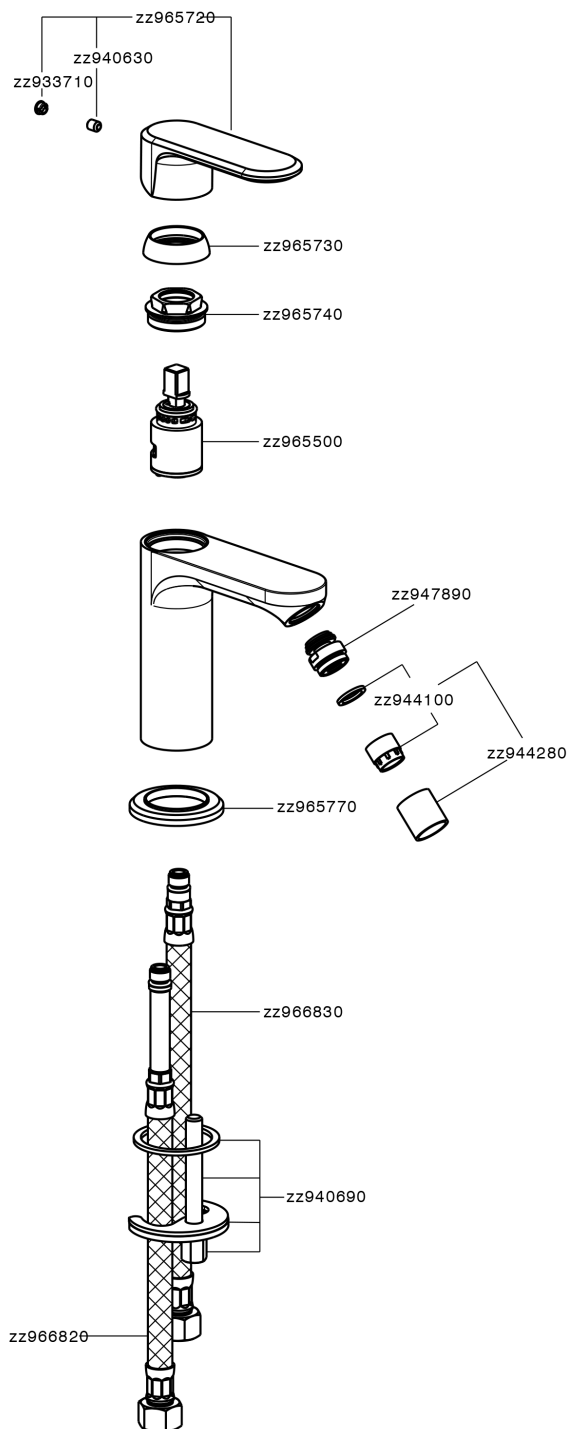

## Single lever bidet mixer LINEAVIVA\_LV000560

MODEL **LV000560**

Single lever bidet mixer, without automatic pop-up waste, G.3/8" stainless steel flexible hose

### CHARACTERISTICS

Cartridge Spare Parts **ZZ96550000**

**25 mm Cartridge**

## Single lever bidet mixer LINEAVIVA\_LV000560

LV000560

<https://en.cisal.it/single-lever-bidet-mixer-lineaviva-lv000560>

2026-05-17