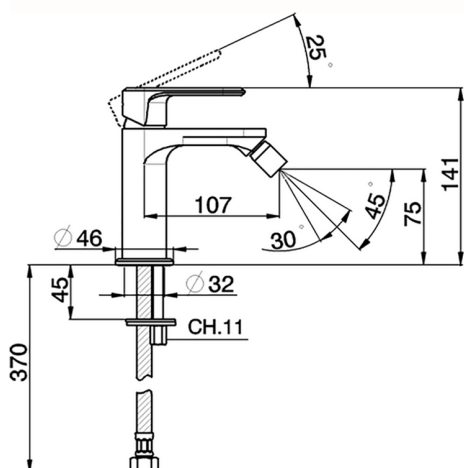

## Single lever bidet mixer LINEAVIVA\_LV000560

MODEL **LV000560**

Single lever bidet mixer, without automatic pop-up waste, G.3/8" stainless steel flexible hose

### CHARACTERISTICS

Cartridge Spare Parts **ZZ96550000**

**25 mm Cartridge**

## Single lever bidet mixer LINEAVIVA\_LV000560

LV000560

<https://en.cisal.it/single-lever-bidet-mixer-lineaviva-lv000560>

2026-05-17