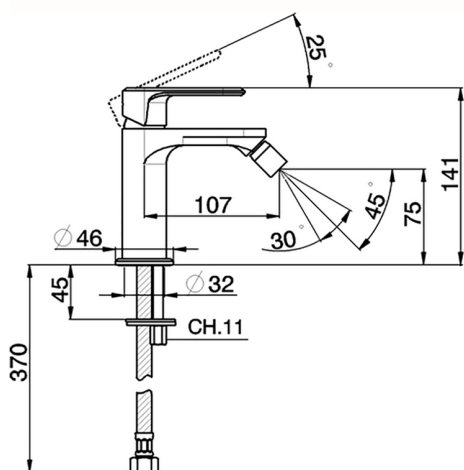

Single lever bidet mixer LINEAVIVA_LV000560

MODEL **LV000560**

Single lever bidet mixer, without automatic pop-up waste, G.3/8" stainless steel flexible hose

AVAILABLE FINISHINGS

-  **21** 21 Chrome
-  **2B** 2B Polished Nickel
-  **2F** 2F Brushed Nickel
-  **40** 40 Matt Black
-  **4Q** 4Q Matt White

CHARACTERISTICS

Cartridge Spare Parts **ZZ96550000**

25 mm Cartridge

Single lever bidet mixer LINEAVIVA_LV000560

LV000560

<https://en.cisal.it/single-lever-bidet-mixer-lineaviva-lv000560>

2026-04-26