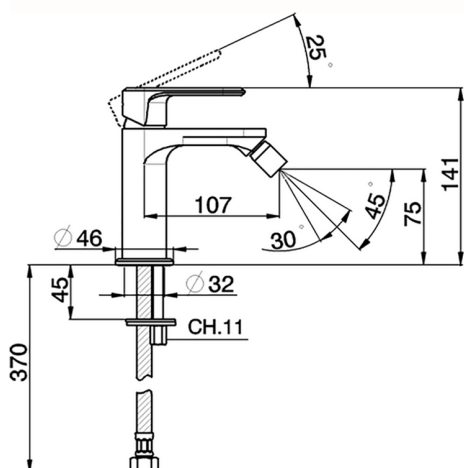

## Single lever bidet mixer LINEAVIVA\_LV000560

MODEL **LV000560**

Single lever bidet mixer, without automatic pop-up waste, G.3/8" stainless steel flexible hose

### CHARACTERISTICS

Cartridge Spare Parts **ZZ96550000**

**25 mm Cartridge**

## Single lever bidet mixer LINEAVIVA\_LV000560

LV000560

<https://en.cisal.it/single-lever-bidet-mixer-lineaviva-lv000560>

2026-04-06