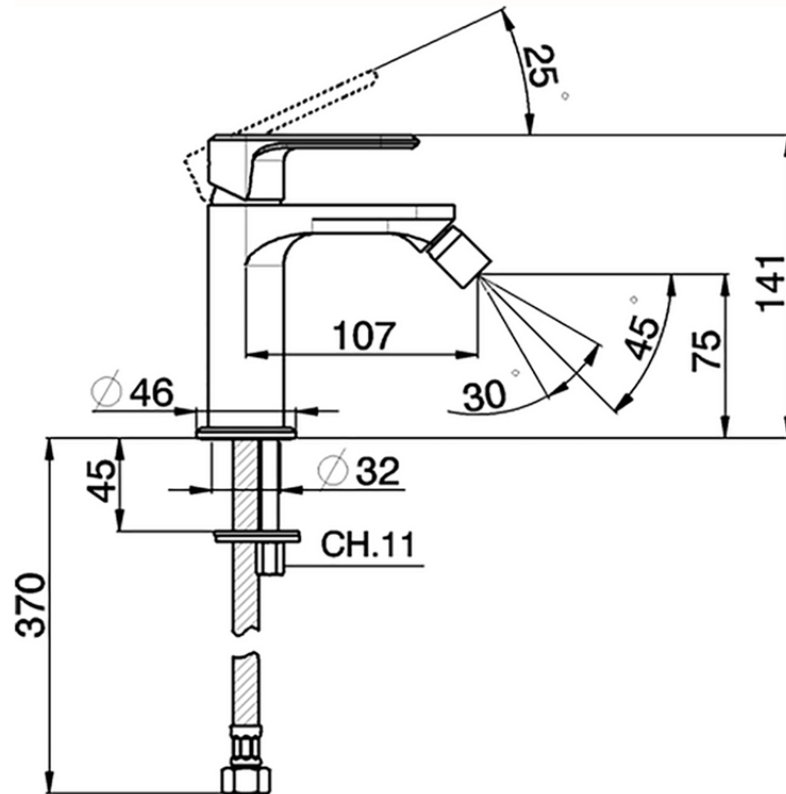

Single lever bidet mixer LINEAVIVA_LV000560

LV000560

<https://en.cisal.it/single-lever-bidet-mixer-lineaviva-lv000560>

2026-06-14