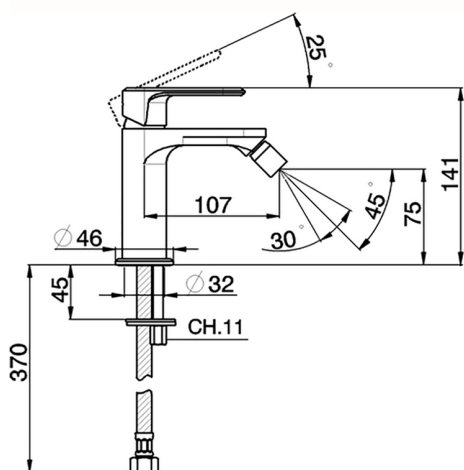

## Single lever bidet mixer LINEAVIVA\_LV000560

MODEL **LV000560**

Single lever bidet mixer, without automatic pop-up waste, G.3/8" stainless steel flexible hose

### CHARACTERISTICS

Cartridge Spare Parts **ZZ96550000**

**25 mm Cartridge**

## Single lever bidet mixer LINEAVIVA\_LV000560

LV000560

<https://en.cisal.it/single-lever-bidet-mixer-lineaviva-lv000560>

2026-04-05