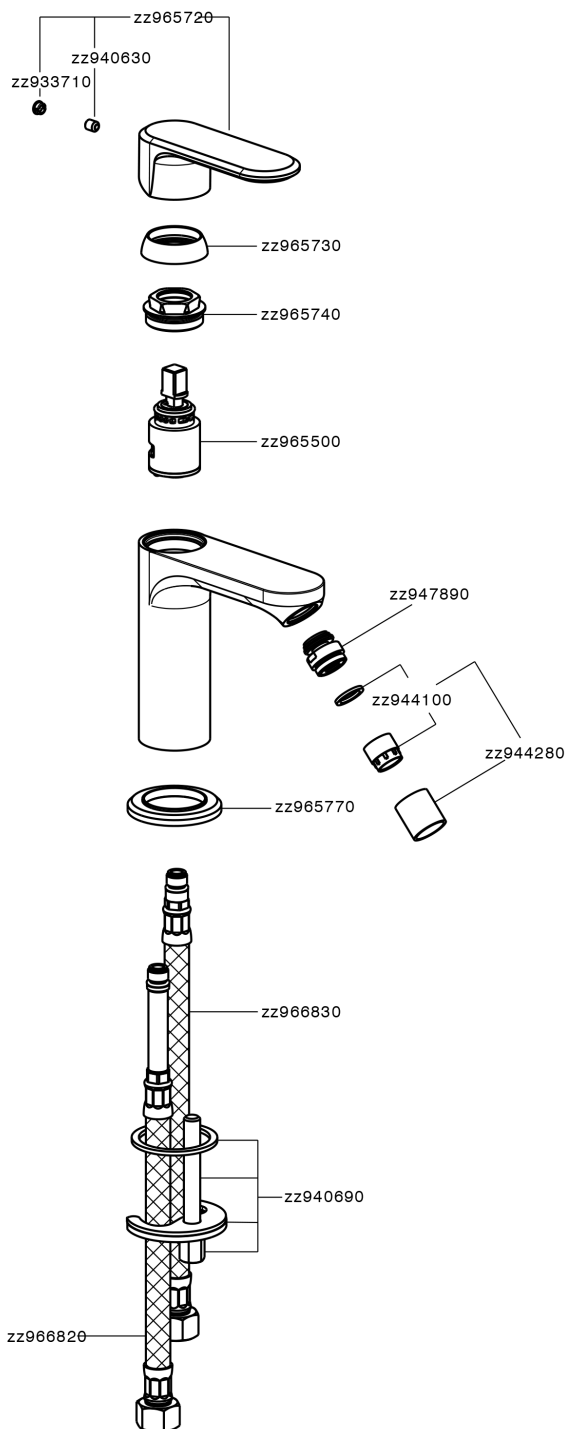

Single lever bidet mixer LINEAVIVA_LV000560

LV000560

<https://en.cisal.it/single-lever-bidet-mixer-lineaviva-lv000560>

2026-04-05