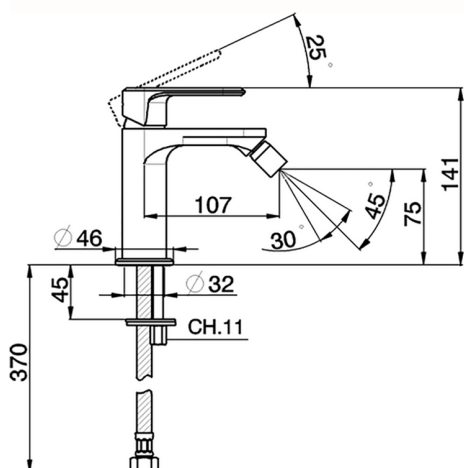

Single lever bidet mixer LINEAVIVA_LV000560

MODEL **LV000560**

Single lever bidet mixer, without automatic pop-up waste, G.3/8" stainless steel flexible hose

AVAILABLE FINISHINGS

-  **21** 21 Chrome
-  **2B** 2B Polished Nickel
-  **2F** 2F Brushed Nickel
-  **40** 40 Matt Black
-  **4Q** 4Q Matt White

CHARACTERISTICS

Cartridge Spare Parts **ZZ96550000**

25 mm Cartridge

Single lever bidet mixer LINEAVIVA_LV000560

LV000560

<https://en.cisal.it/single-lever-bidet-mixer-lineaviva-lv000560>

2026-06-10