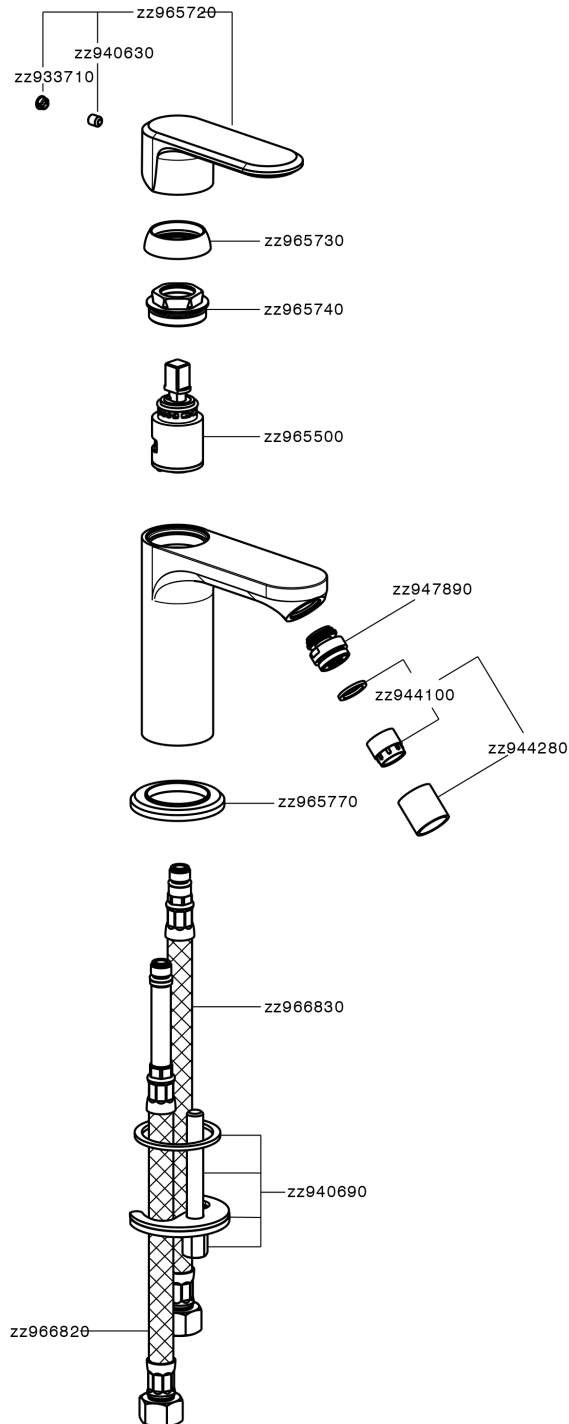

Single lever bidet mixer LINEAVIVA_LV000560

MODEL **LV000560**

Single lever bidet mixer, without automatic pop-up waste, G.3/8" stainless steel flexible hose

AVAILABLE FINISHINGS

-  **21** 21 Chrome
-  **2B** 2B Polished Nickel
-  **2F** 2F Brushed Nickel
-  **40** 40 Matt Black
-  **4Q** 4Q Matt White

CHARACTERISTICS

Cartridge Spare Parts **ZZ96550000**

25 mm Cartridge

Single lever bidet mixer LINEAVIVA_LV000560

LV000560

<https://en.cisal.it/single-lever-bidet-mixer-lineaviva-lv000560>

2026-04-26