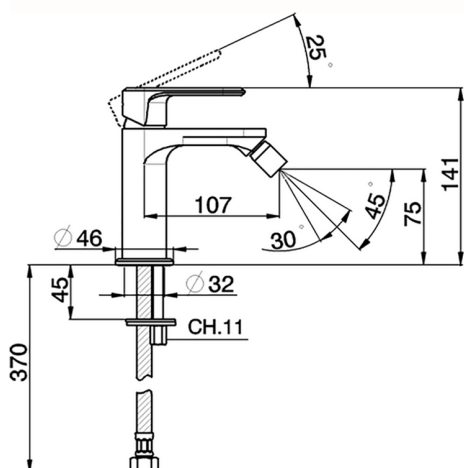

Single lever bidet mixer LINEAVIVA_LV000560

MODEL **LV000560**

Single lever bidet mixer, without automatic pop-up waste, G.3/8" stainless steel flexible hose

AVAILABLE FINISHINGS

-  **21** 21 Chrome
-  **2B** 2B Polished Nickel
-  **2F** 2F Brushed Nickel
-  **40** 40 Matt Black
-  **4Q** 4Q Matt White

CHARACTERISTICS

Cartridge Spare Parts **ZZ96550000**

25 mm Cartridge

Single lever bidet mixer LINEAVIVA_LV000560

LV000560

<https://en.cisal.it/single-lever-bidet-mixer-lineaviva-lv000560>

2026-04-26