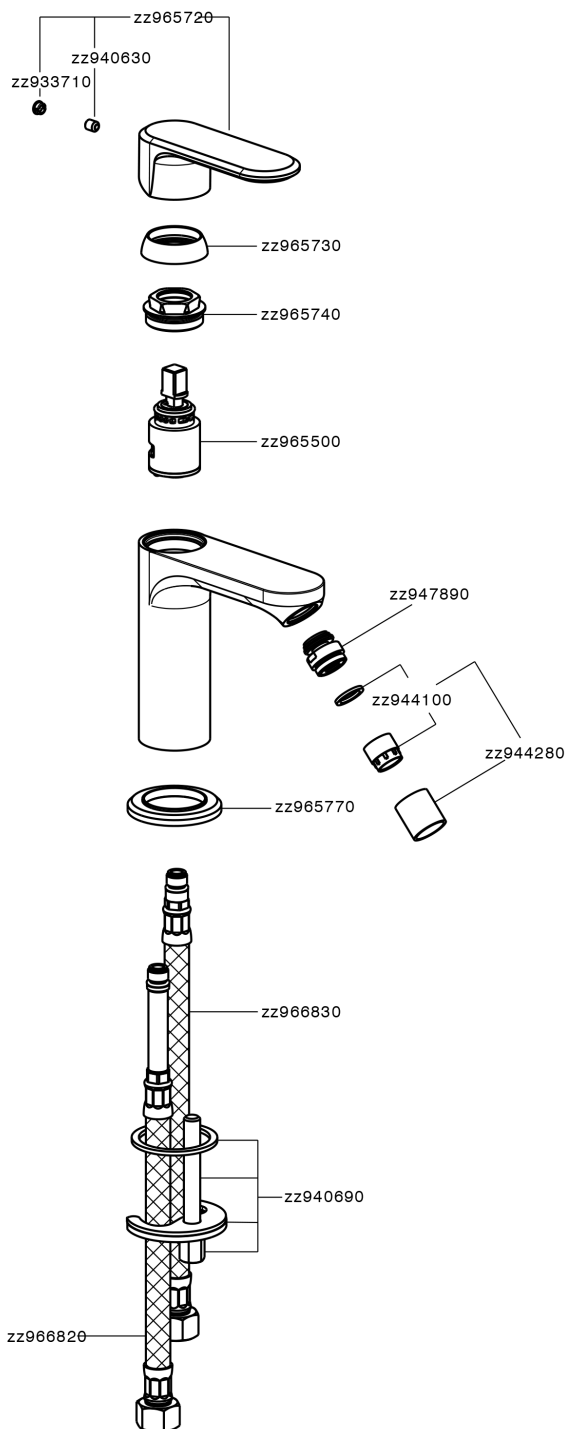

## Single lever bidet mixer LINEAVIVA\_LV000560

MODEL **LV000560**

Single lever bidet mixer, without automatic pop-up waste, G.3/8" stainless steel flexible hose

### CHARACTERISTICS

Cartridge Spare Parts **ZZ96550000**

**25 mm Cartridge**

## Single lever bidet mixer LINEAVIVA\_LV000560

LV000560

<https://en.cisal.it/single-lever-bidet-mixer-lineaviva-lv000560>

2026-04-05