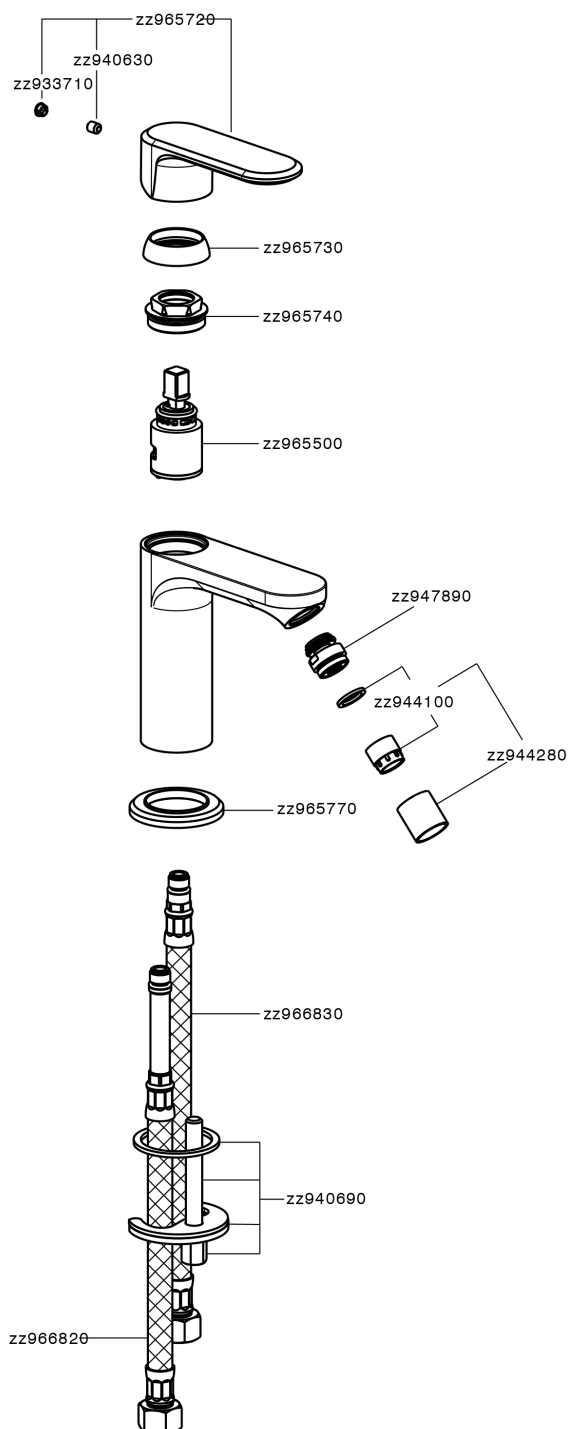

Single lever bidet mixer LINEAVIVA_LV000560

LV000560

<https://en.cisal.it/single-lever-bidet-mixer-lineaviva-lv000560>

2026-04-06