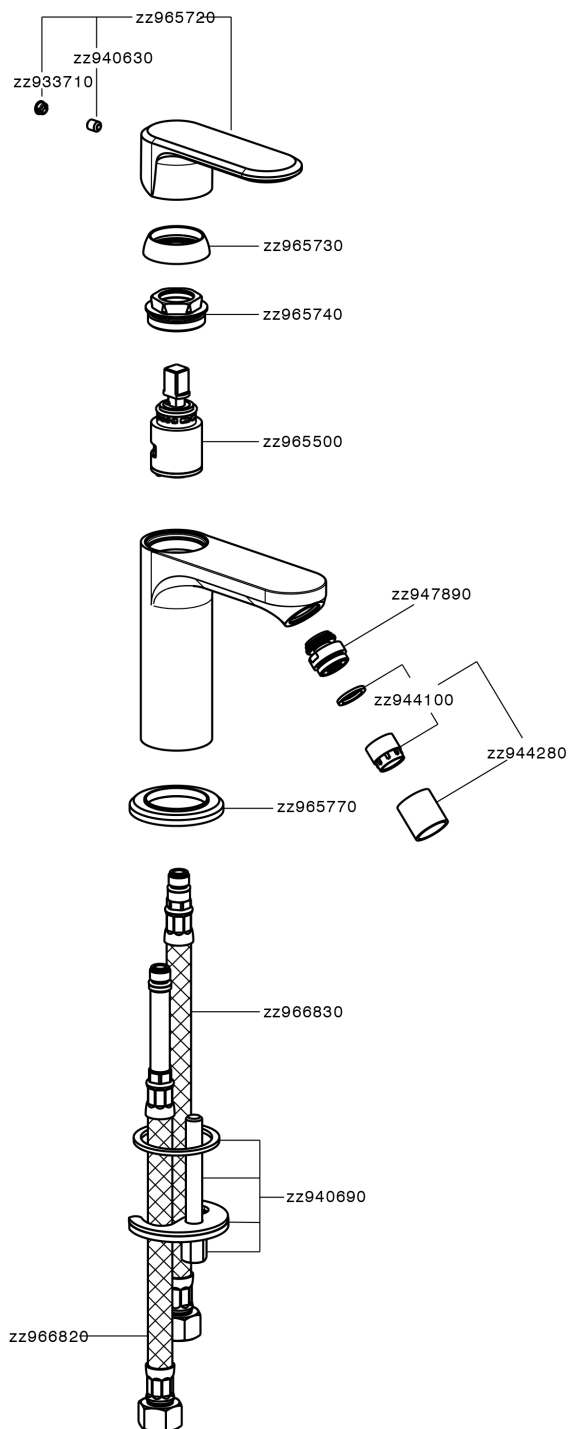

Single lever bidet mixer LINEAVIVA_LV000560

LV000560

<https://en.cisal.it/single-lever-bidet-mixer-lineaviva-lv000560>

2026-06-13