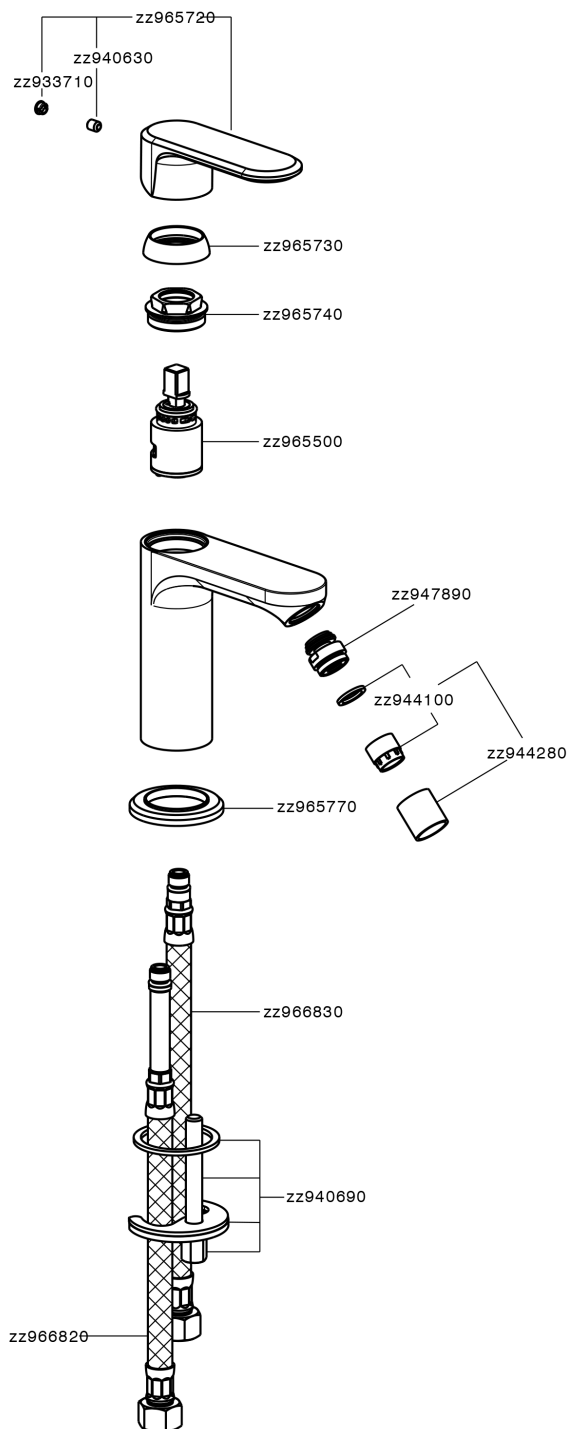

Single lever bidet mixer LINEAVIVA_LV000560

MODEL **LV000560**

Single lever bidet mixer, without automatic pop-up waste, G.3/8" stainless steel flexible hose

AVAILABLE FINISHINGS

-  **21** 21 Chrome
-  **2B** 2B Polished Nickel
-  **2F** 2F Brushed Nickel
-  **40** 40 Matt Black
-  **4Q** 4Q Matt White

CHARACTERISTICS

Cartridge Spare Parts **ZZ96550000**

25 mm Cartridge

Single lever bidet mixer LINEAVIVA_LV000560

LV000560

<https://en.cisal.it/single-lever-bidet-mixer-lineaviva-lv000560>

2026-04-27