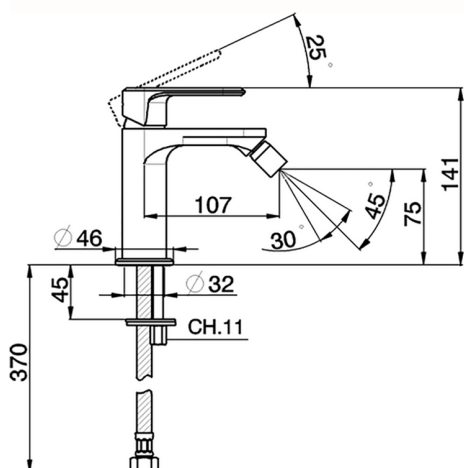

Single lever bidet mixer LINEAVIVA_LV000560

MODEL **LV000560**

Single lever bidet mixer, without automatic pop-up waste, G.3/8" stainless steel flexible hose

AVAILABLE FINISHINGS

-  **21** 21 Chrome
-  **2B** 2B Polished Nickel
-  **2F** 2F Brushed Nickel
-  **40** 40 Matt Black
-  **4Q** 4Q Matt White

CHARACTERISTICS

Cartridge Spare Parts **ZZ96550000**

25 mm Cartridge

Single lever bidet mixer LINEAVIVA_LV000560

LV000560

<https://en.cisal.it/single-lever-bidet-mixer-lineaviva-lv000560>

2026-04-27