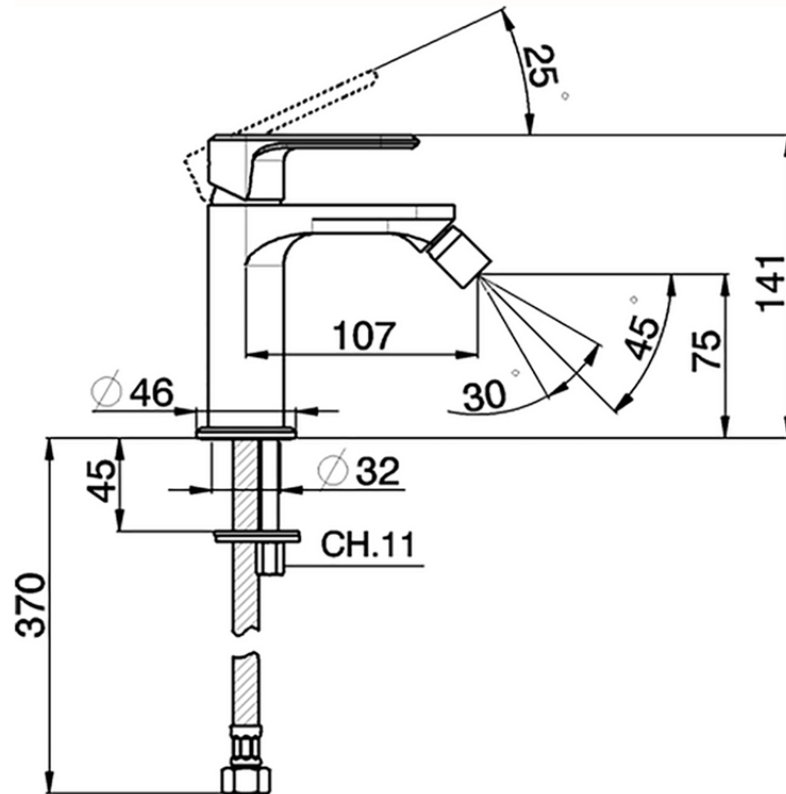

Single lever bidet mixer LINEAVIVA_LV000560

LV000560

<https://en.cisal.it/single-lever-bidet-mixer-lineaviva-lv000560>

2026-04-26