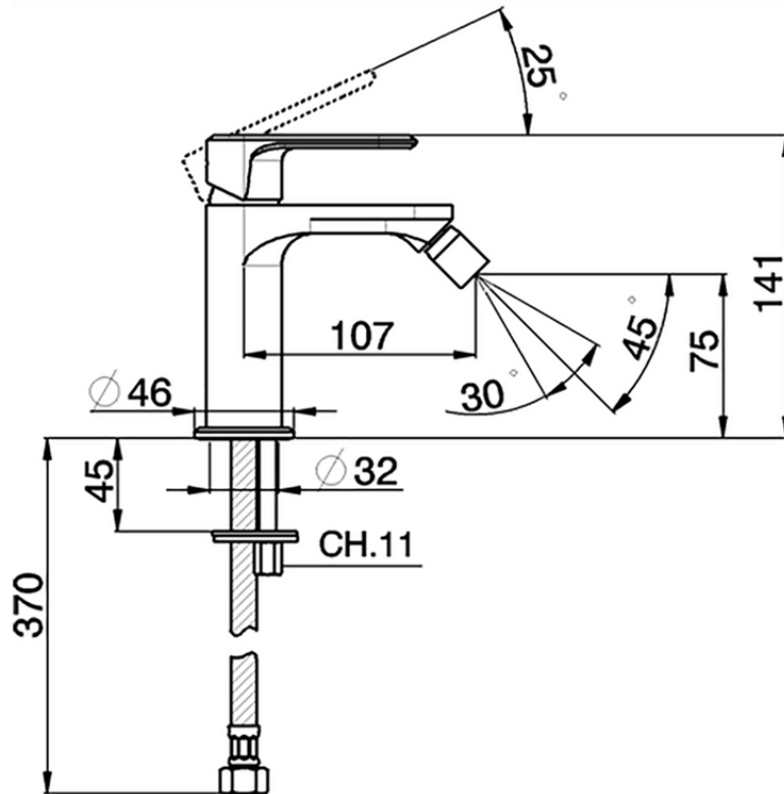

## Single lever bidet mixer LINEAVIVA\_LV000560

LV000560

<https://en.cisal.it/single-lever-bidet-mixer-lineaviva-lv000560>

2026-04-06