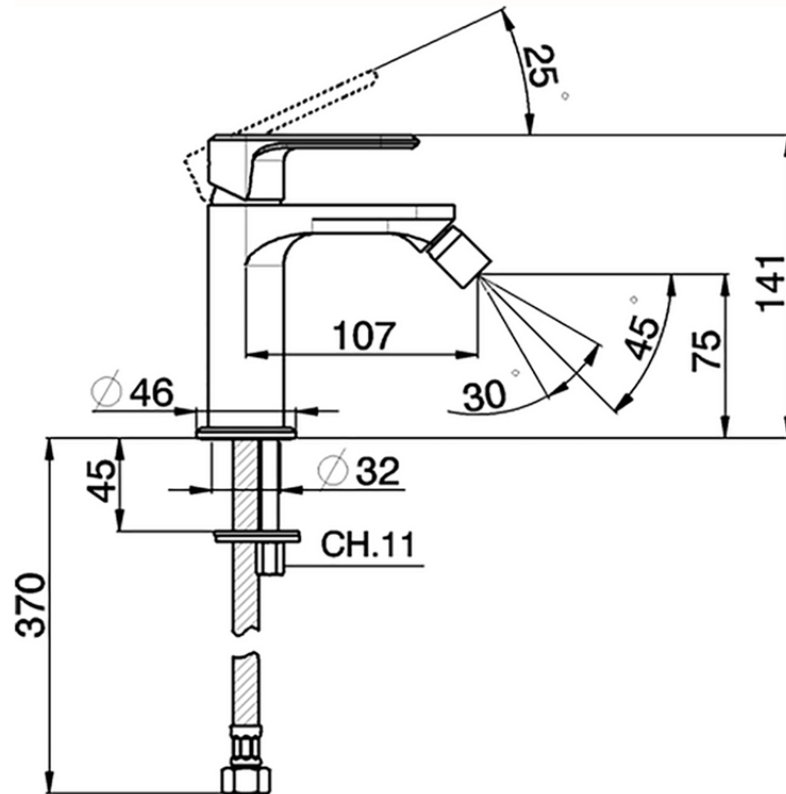

Single lever bidet mixer LINEAVIVA_LV000560

LV000560

<https://en.cisal.it/single-lever-bidet-mixer-lineaviva-lv000560>

2026-06-13