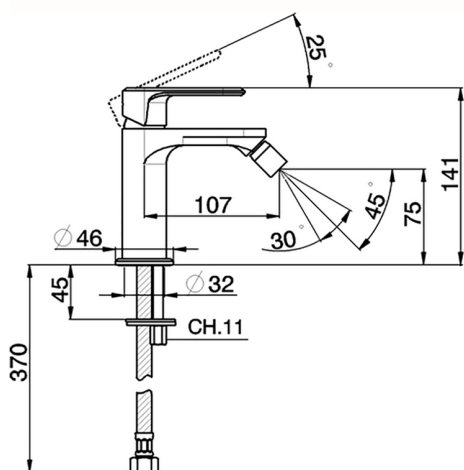

Single lever bidet mixer LINEAVIVA_LV000560

MODEL **LV000560**

Single lever bidet mixer, without automatic pop-up waste, G.3/8" stainless steel flexible hose

AVAILABLE FINISHINGS

-  **21** 21 Chrome
-  **2B** 2B Polished Nickel
-  **2F** 2F Brushed Nickel
-  **40** 40 Matt Black
-  **4Q** 4Q Matt White

CHARACTERISTICS

Cartridge Spare Parts **ZZ96550000**

25 mm Cartridge

Single lever bidet mixer LINEAVIVA_LV000560

LV000560

<https://en.cisal.it/single-lever-bidet-mixer-lineaviva-lv000560>

2026-06-13