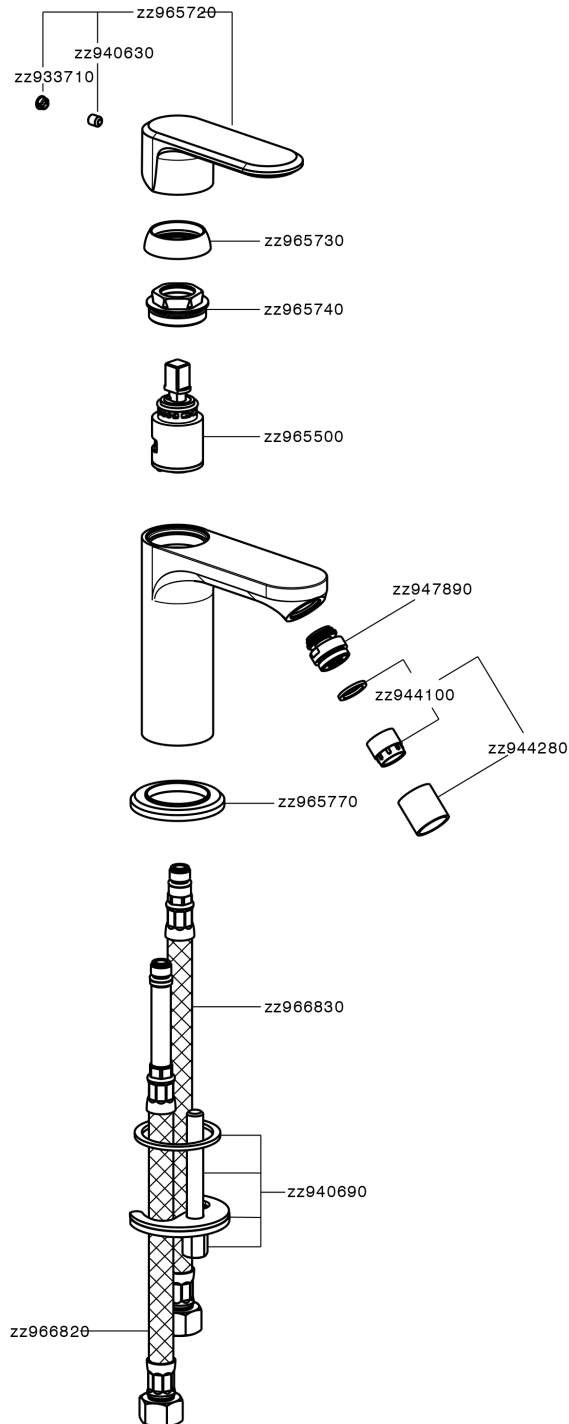

Single lever bidet mixer LINEAVIVA_LV000560

MODEL **LV000560**

Single lever bidet mixer, without automatic pop-up waste, G.3/8" stainless steel flexible hose

AVAILABLE FINISHINGS

-  **21** 21 Chrome
-  **2B** 2B Polished Nickel
-  **2F** 2F Brushed Nickel
-  **40** 40 Matt Black
-  **4Q** 4Q Matt White

CHARACTERISTICS

Cartridge Spare Parts **ZZ96550000**

25 mm Cartridge

Single lever bidet mixer LINEAVIVA_LV000560

LV000560

<https://en.cisal.it/single-lever-bidet-mixer-lineaviva-lv000560>

2026-06-13