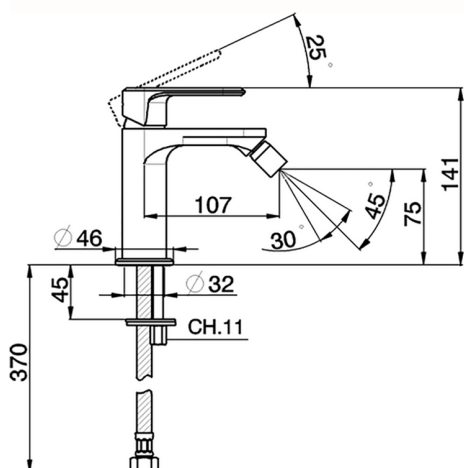

Single lever bidet mixer LINEAVIVA_LV000560

MODEL **LV000560**

Single lever bidet mixer, without automatic pop-up waste, G.3/8" stainless steel flexible hose

AVAILABLE FINISHINGS

-  **21** 21 Chrome
-  **2B** 2B Polished Nickel
-  **2F** 2F Brushed Nickel
-  **40** 40 Matt Black
-  **4Q** 4Q Matt White

CHARACTERISTICS

Cartridge Spare Parts **ZZ96550000**

25 mm Cartridge

Single lever bidet mixer LINEAVIVA_LV000560

LV000560

<https://en.cisal.it/single-lever-bidet-mixer-lineaviva-lv000560>

2026-04-06