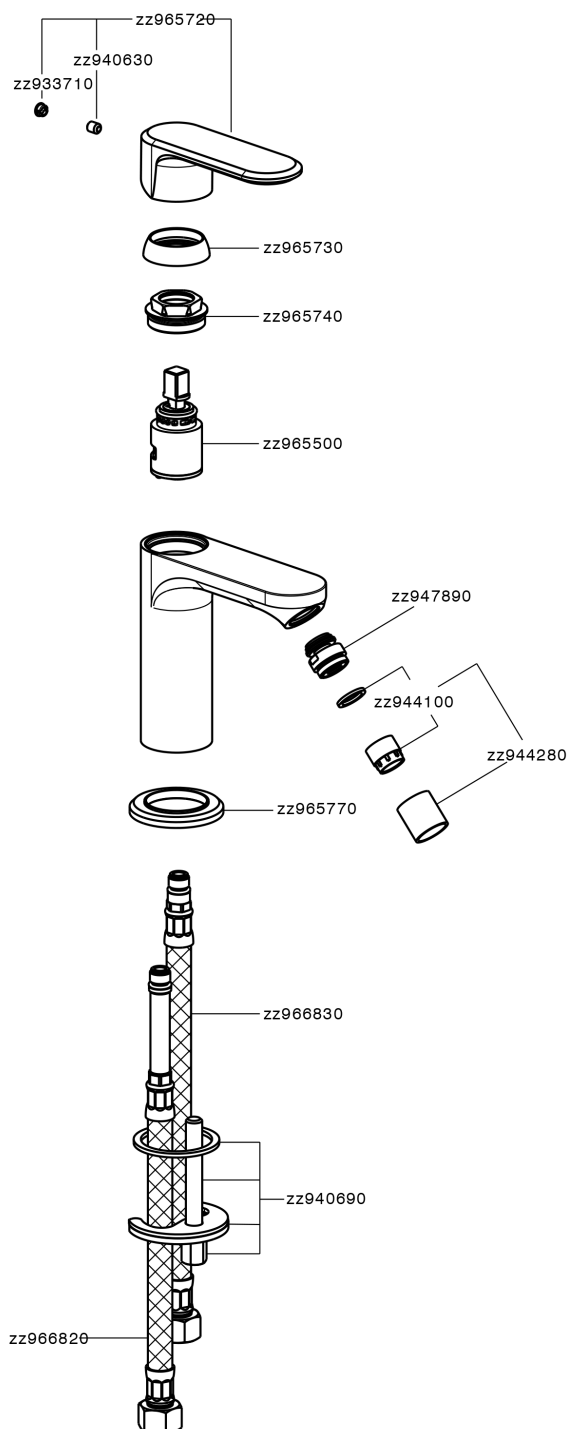

Single lever bidet mixer LINEAVIVA_LV000560

MODEL **LV000560**

Single lever bidet mixer, without automatic pop-up waste, G.3/8" stainless steel flexible hose

AVAILABLE FINISHINGS

-  **21** 21 Chrome
-  **2B** 2B Polished Nickel
-  **2F** 2F Brushed Nickel
-  **40** 40 Matt Black
-  **4Q** 4Q Matt White

CHARACTERISTICS

Cartridge Spare Parts **ZZ96550000**

25 mm Cartridge

Single lever bidet mixer LINEAVIVA_LV000560

LV000560

<https://en.cisal.it/single-lever-bidet-mixer-lineaviva-lv000560>

2026-04-06