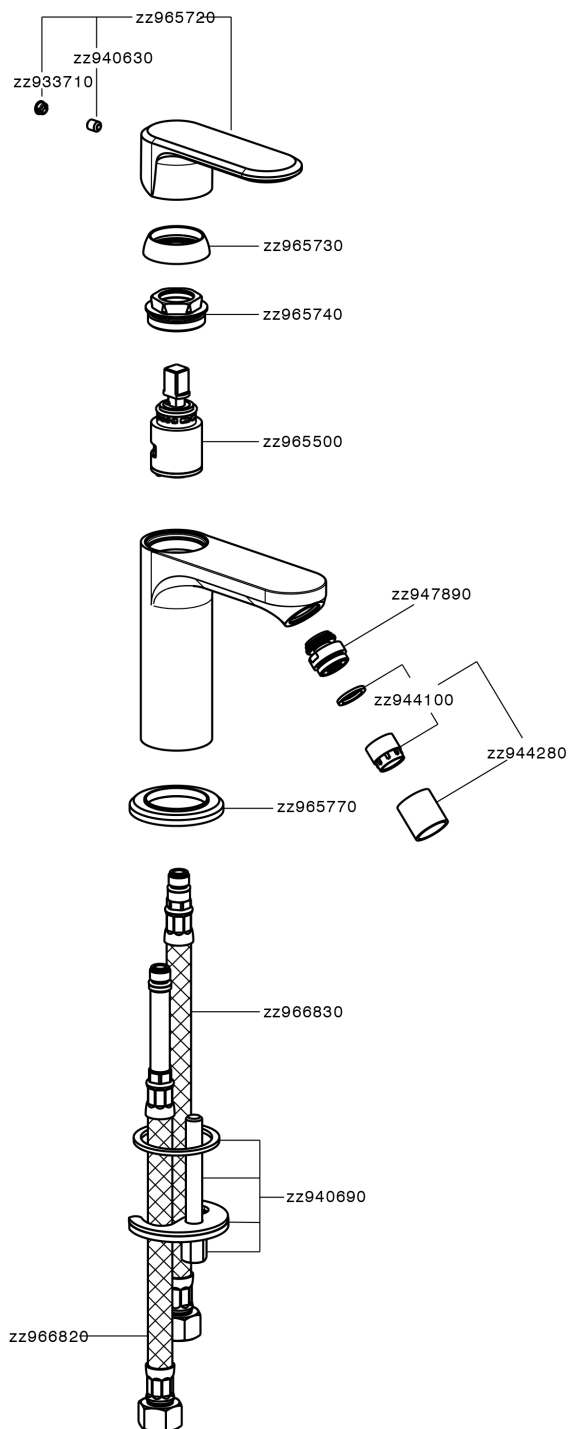

Single lever bidet mixer LINEAVIVA_LV000560

LV000560

<https://en.cisal.it/single-lever-bidet-mixer-lineaviva-lv000560>

2026-05-17