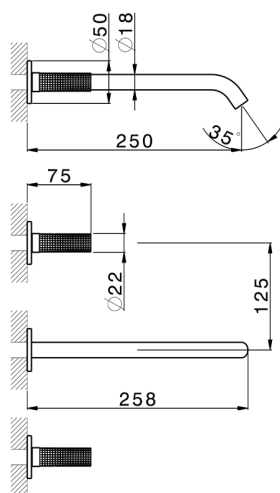

Exposed part for concealed washbasin mixer NUANCE X32_X1013511

MODEL **X1013511**

Exposed part for concealed washbasin mixer, without concealed part, for item ZA033510, Inox AISI 316L

AVAILABLE FINISHINGS

-  **D1** D1 Brushed Inox
-  **5H** 5H Dark Brass Brushed
-  **5L** 5L Brushed Black Titanium
-  **5N** 5N Brushed Rose Gold

CHARACTERISTICS

Installation **Concealed**
 Required concealed parts **ZA033510**

Exposed part for concealed washbasin mixer NUANCE X32_X1013511

X1013511

<https://en.cisal.it/exposed-part-for-concealed-washbasin-mixer-nuance-x32-x1013511>

Concealed washbasin mixer CONCEALED_ZA033510

MODEL **ZA033510**

Concealed washbasin mixer, with two right headvalves

AVAILABLE FINISHINGS

 **04** 04 Without finishing

CHARACTERISTICS

Concealed **1**

2026-04-09