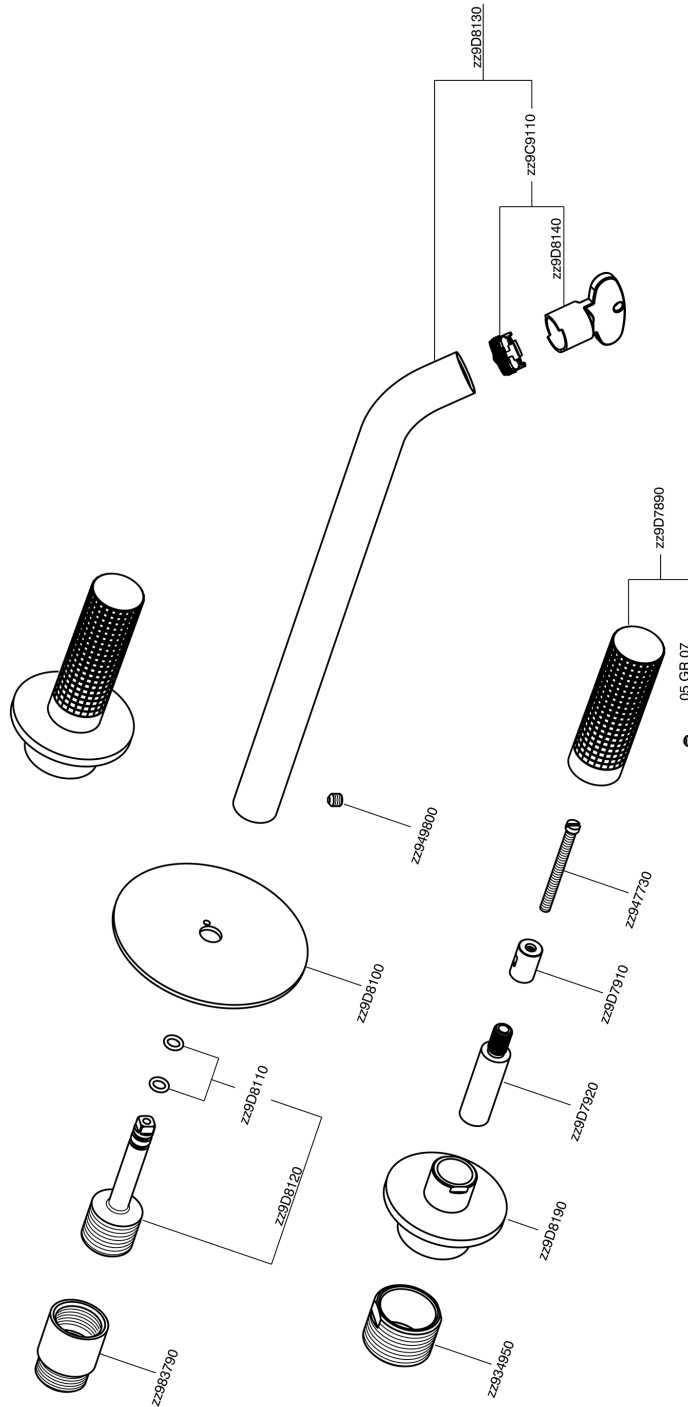

Exposed part for concealed washbasin mixer NUANCE X32_X1013511

MODEL **X1013511**

Exposed part for concealed washbasin mixer, without concealed part, for item ZA033510, Inox AISI 316L

AVAILABLE FINISHINGS

-  **D1** D1 Brushed Inox
-  **5H** 5H Dark Brass Brushed
-  **5L** 5L Brushed Black Titanium
-  **5N** 5N Brushed Rose Gold

CHARACTERISTICS

Installation **Concealed**

Required concealed parts **ZA033510**

Exposed part for concealed washbasin mixer NUANCE X32_X1013511

X1013511

<https://en.cisal.it/exposed-part-for-concealed-washbasin-mixer-nuance-x32-x1013511>

Concealed washbasin mixer CONCEALED_ZA033510

MODEL **ZA033510**

Concealed washbasin mixer, with two right headvalves

AVAILABLE FINISHINGS

04 04 Without finishing

CHARACTERISTICS

Concealed **1**

2026-04-29