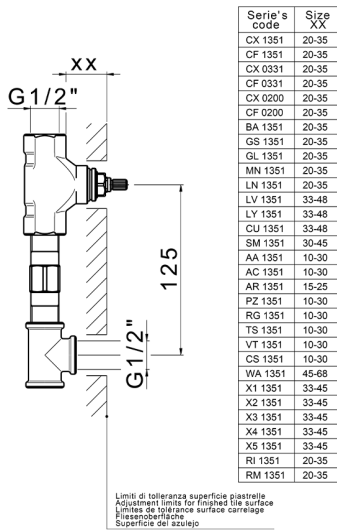

Concealed washbasin mixer CONCEALED_ZA033510

MODEL **ZA033510**

Concealed washbasin mixer, with two right headvalves

AVAILABLE FINISHINGS

04 04 Without finishing

CHARACTERISTICS

Concealed **1**

Serie's code	Size XX
CX 1351	20-35
CF 1351	20-35
CX 0331	20-35
CF 0331	20-35
CX 0200	20-35
CF 0200	20-35
BA 1351	20-35
GS 1351	20-35
GL 1351	20-35
MN 1351	20-35
LN 1351	20-35
LV 1351	33-48
LY 1351	33-48
CU 1351	33-48
SM 1351	30-45
AA 1351	10-30
AC 1351	10-30
AR 1351	15-25
PZ 1351	10-30
RG 1351	10-30
TS 1351	10-30
VT 1351	10-30
CS 1351	10-30
WA 1351	45-68
X1 1351	33-45
X2 1351	33-45
X3 1351	33-45
X4 1351	33-45
X5 1351	33-45
RI 1351	20-35
RM 1351	20-35

2026-05-20