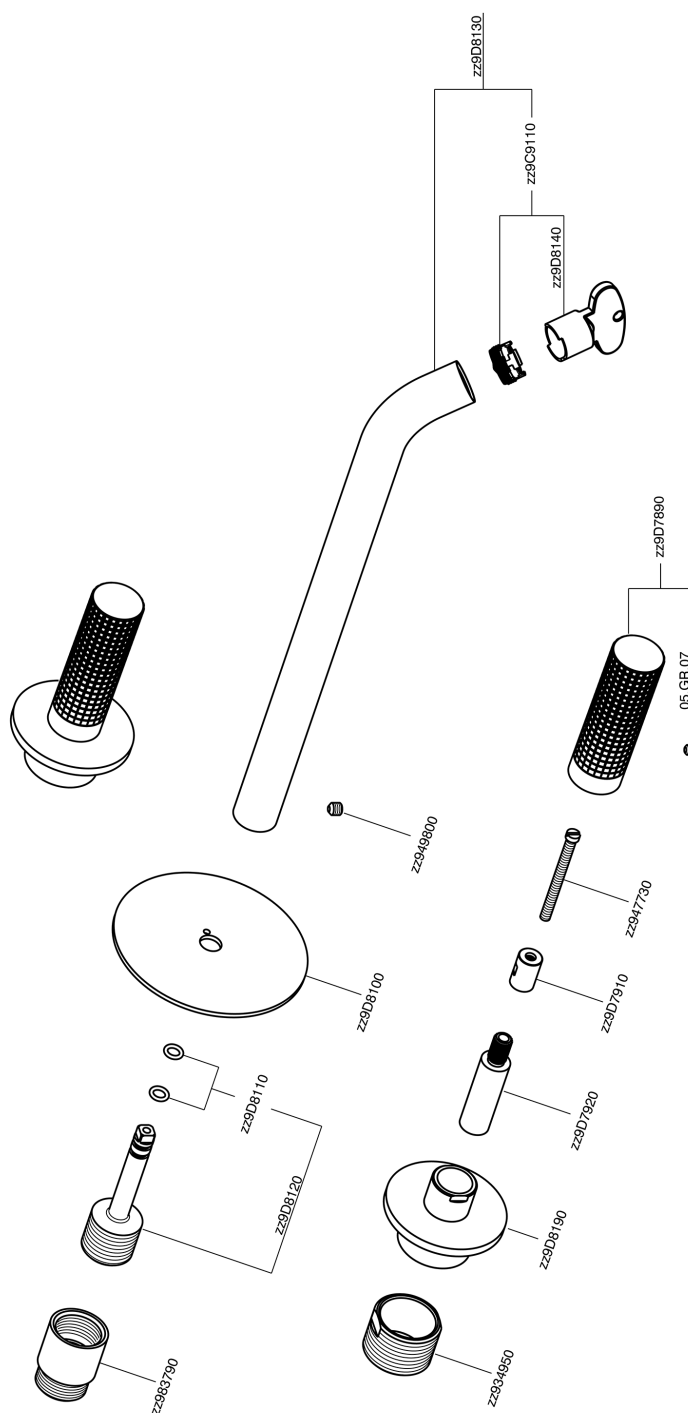

## Exposed part for concealed washbasin mixer NUANCE X32\_X1013511

MODEL **X1013511**

Exposed part for concealed washbasin mixer, without concealed part, for item ZA033510, Inox AISI 316L

### CHARACTERISTICS

Installation **Concealed**  
 Required concealed parts **ZA033510**

## Exposed part for concealed washbasin mixer NUANCE X32\_X1013511

X1013511

<https://en.cisal.it/exposed-part-for-concealed-washbasin-mixer-nuance-x32-x1013511>

## Concealed washbasin mixer CONCEALED\_ZA033510

MODEL **ZA033510**

Concealed washbasin mixer, with two right headvalves

AVAILABLE FINISHINGS

**04** 04 Without finishing

CHARACTERISTICS

Concealed **1**

Serie's code	Size XX
CX 1351	20-35
CF 1351	20-35
CX 0331	20-35
CF 0331	20-35
CX 0200	20-35
CF 0200	20-35
BA 1351	20-35
GS 1351	20-35
GL 1351	20-35
MN 1351	20-35
LN 1351	20-35
LV 1351	33-48
LY 1351	33-48
CU 1351	33-48
SM 1351	30-45
AA 1351	10-30
AC 1351	10-30
AR 1351	15-25
PZ 1351	10-30
RG 1351	10-30
TS 1351	10-30
VT 1351	10-30
CS 1351	10-30
WA 1351	45-68
X1 1351	33-45
X2 1351	33-45
X3 1351	33-45
X4 1351	33-45
X5 1351	33-45
RI 1351	20-35
RM 1351	20-35