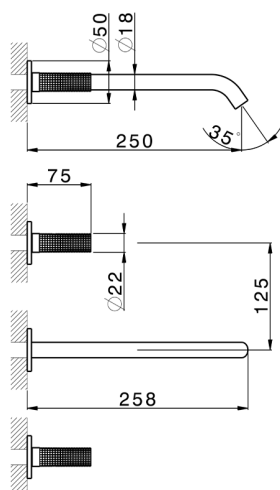

Exposed part for concealed washbasin mixer NUANCE X32_X1013511

MODEL **X1013511**

Exposed part for concealed washbasin mixer, without concealed part, for item ZA033510, Inox AISI 316L

AVAILABLE FINISHINGS

- **D1** D1 Brushed Inox
- **5H** 5H Dark Brass Brushed
- **5L** 5L Brushed Black Titanium
- **5N** 5N Brushed Rose Gold

CHARACTERISTICS

Installation **Concealed**
Required concealed parts **ZA033510**