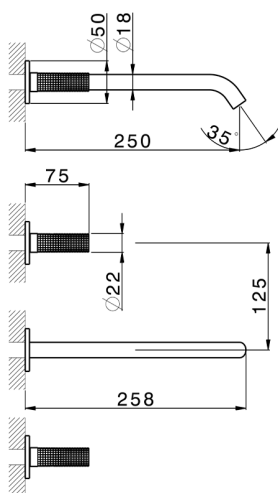

Exposed part for concealed washbasin mixer NUANCE X32_X1013511

MODEL **X1013511**

Exposed part for concealed washbasin mixer, without concealed part, for item ZA033510, Inox AISI 316L

AVAILABLE FINISHINGS

-  **D1** D1 Brushed Inox
-  **5H** 5H Dark Brass Brushed
-  **5L** 5L Brushed Black Titanium
-  **5N** 5N Brushed Rose Gold

CHARACTERISTICS

Installation **Concealed**

Required concealed parts **ZA033510**

Exposed part for concealed washbasin mixer NUANCE X32_X1013511

X1013511

<https://en.cisal.it/exposed-part-for-concealed-washbasin-mixer-nuance-x32-x1013511>

Concealed washbasin mixer CONCEALED_ZA033510

MODEL **ZA033510**

Concealed washbasin mixer, with two right headvalves

AVAILABLE FINISHINGS

04 04 Without finishing

CHARACTERISTICS

Concealed **1**

2026-04-29