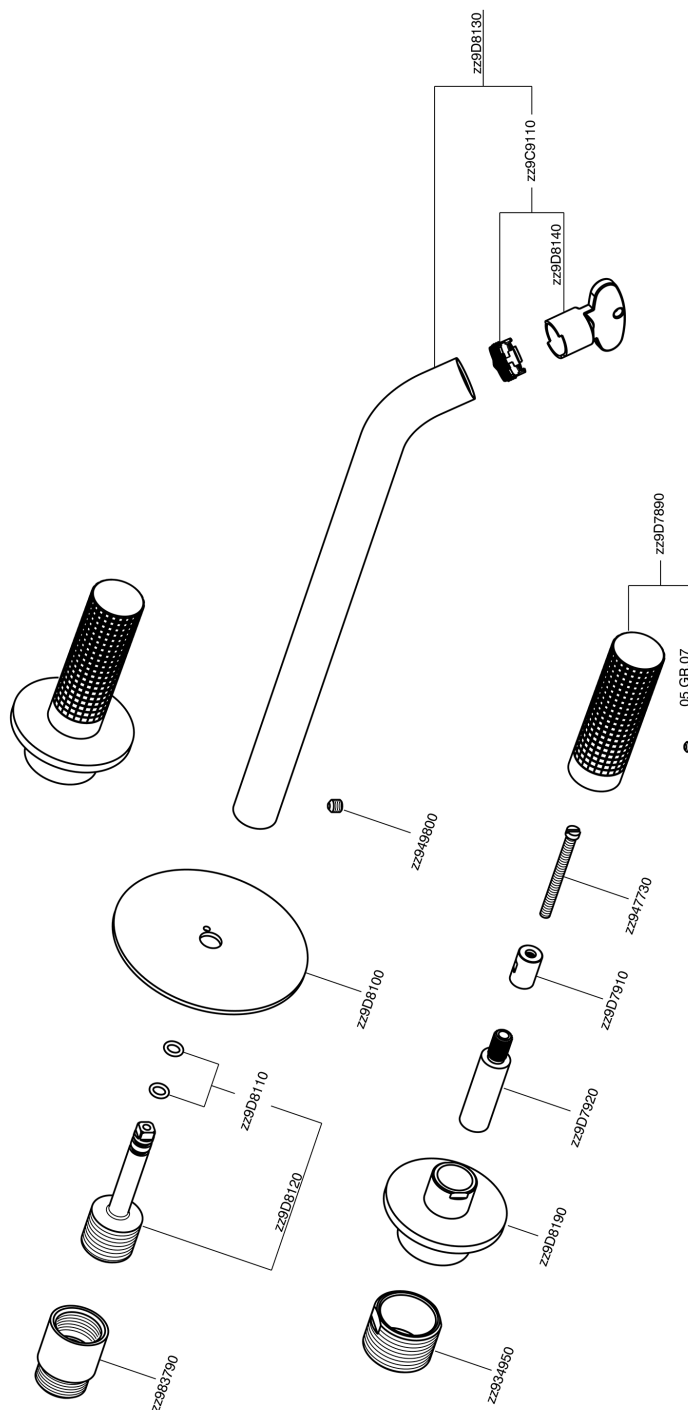

Exposed part for concealed washbasin mixer NUANCE X32_X1013511

MODEL **X1013511**

Exposed part for concealed washbasin mixer, without concealed part, for item ZA033510, Inox AISI 316L

AVAILABLE FINISHINGS

-  **D1** D1 Brushed Inox
-  **5H** 5H Dark Brass Brushed
-  **5L** 5L Brushed Black Titanium
-  **5N** 5N Brushed Rose Gold

CHARACTERISTICS

Installation **Concealed**
 Required concealed parts **ZA033510**

Exposed part for concealed washbasin mixer NUANCE X32_X1013511

X1013511

<https://en.cisal.it/exposed-part-for-concealed-washbasin-mixer-nuance-x32-x1013511>

Concealed washbasin mixer CONCEALED_ZA033510

MODEL **ZA033510**

Concealed washbasin mixer, with two right headvalves

AVAILABLE FINISHINGS

 **04** 04 Without finishing

CHARACTERISTICS

Concealed **1**

2026-04-09