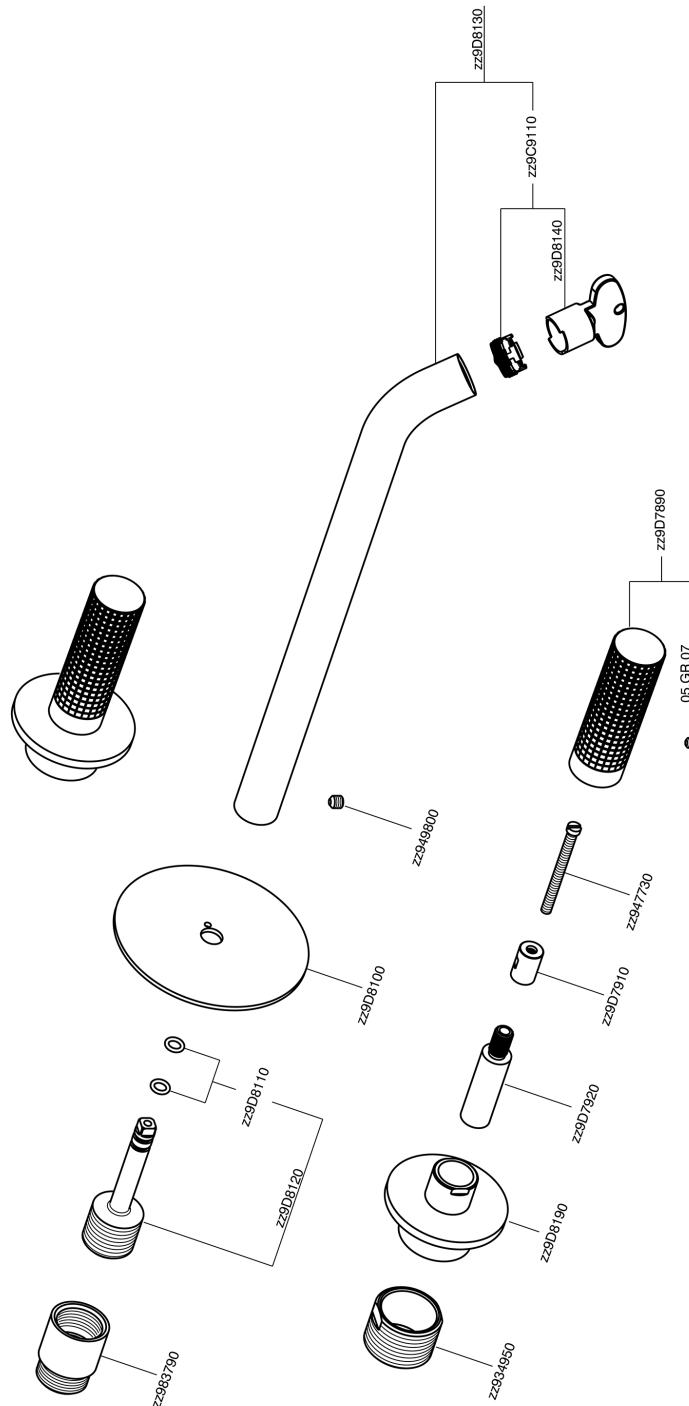

Exposed part for concealed washbasin mixer NUANCE X32_X1013511

X1013511

<https://en.cisal.it/exposed-part-for-concealed-washbasin-mixer-nuance-x32-x1013511>

Concealed washbasin mixer CONCEALED_ZA033510

ZA033510

<https://en.cisal.it/concealed-washbasin-mixer-concealed-za033510>

2026-04-08