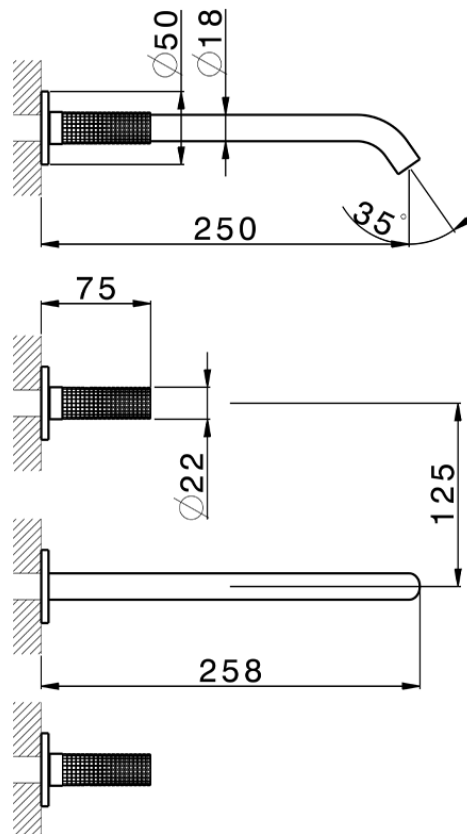

**Exposed part for concealed washbasin mixer NUANCE X32\_X1013511**

X1013511

<https://en.cisal.it/exposed-part-for-concealed-washbasin-mixer-nuance-x32-x1013511>

Serie's code	Size XX
CX 1351	20-35
CF 1351	20-35
CX 0331	20-35
CF 0331	20-35
CX 0200	20-35
CF 0200	20-35
BA 1351	20-35
GS 1351	20-35
GL 1351	20-35
MN 1351	20-35
LN 1351	20-35
LV 1351	33-48
LY 1351	33-48
CU 1351	33-48
SM 1351	30-45
AA 1351	10-30
AC 1351	10-30
AR 1351	15-25
PZ 1351	10-30
RG 1351	10-30
TS 1351	10-30
VT 1351	10-30
CS 1351	10-30
WA 1351	45-68
X1 1351	33-45
X2 1351	33-45
X3 1351	33-45
X4 1351	33-45
X5 1351	33-45
RI 1351	20-35
RM 1351	20-35

Limiti di tolleranza superficie piastrelle  
 Adjustment limits for finished tile surface  
 Limites de tolérance surface carrelage  
 Fliesenoberfläche  
 Superficie del azulejo

ZA033510

<https://en.cisal.it/concealed-washbasin-mixer-concealed-za033510>