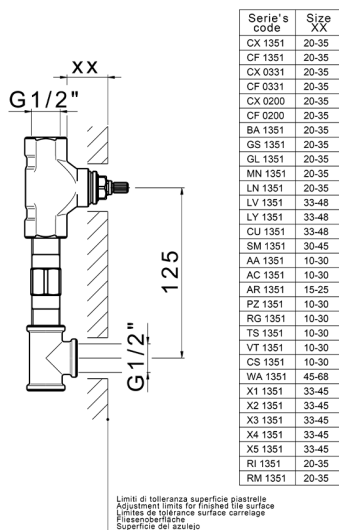

-  **D1** D1 Brushed Inox
-  **5H** 5H Dark Brass Brushed
-  **5L** 5L Brushed Black Titanium
-  **5N** 5N Brushed Rose Gold

CHARACTERISTICS

Installation **Concealed**
 Required concealed parts **ZA033510**

Concealed washbasin mixer, with two right headvalves

AVAILABLE FINISHINGS

04 04 Without finishing

CHARACTERISTICS

Concealed **1**

2026-04-30