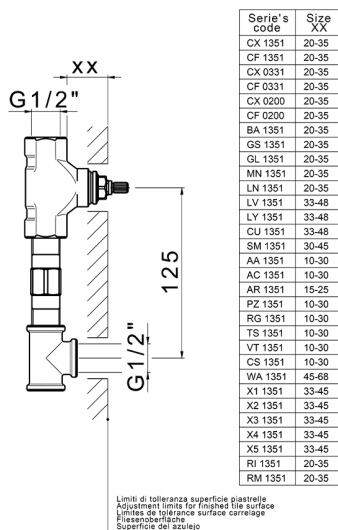

## Exposed part for concealed washbasin mixer NUANCE X32\_X1013511

X1013511

<https://en.cisal.it/exposed-part-for-concealed-washbasin-mixer-nuance-x32-x1013511>

## Concealed washbasin mixer CONCEALED\_ZA033510

MODEL **ZA033510**

Concealed washbasin mixer, with two right headvalves

AVAILABLE FINISHINGS

**04** 04 Without finishing

CHARACTERISTICS

Concealed **1**

2026-06-13