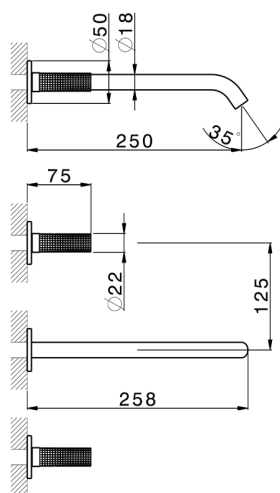

## Exposed part for concealed washbasin mixer NUANCE X32\_X1013511

MODEL **X1013511**

Exposed part for concealed washbasin mixer, without concealed part, for item ZA033510, Inox AISI 316L

## Exposed part for concealed washbasin mixer NUANCE X32\_X1013511

X1013511

<https://en.cisal.it/exposed-part-for-concealed-washbasin-mixer-nuance-x32-x1013511>

## Concealed washbasin mixer CONCEALED\_ZA033510

MODEL **ZA033510**

Concealed washbasin mixer, with two right headvalves

AVAILABLE FINISHINGS

**04** 04 Without finishing

CHARACTERISTICS

Concealed **1**

2026-06-13