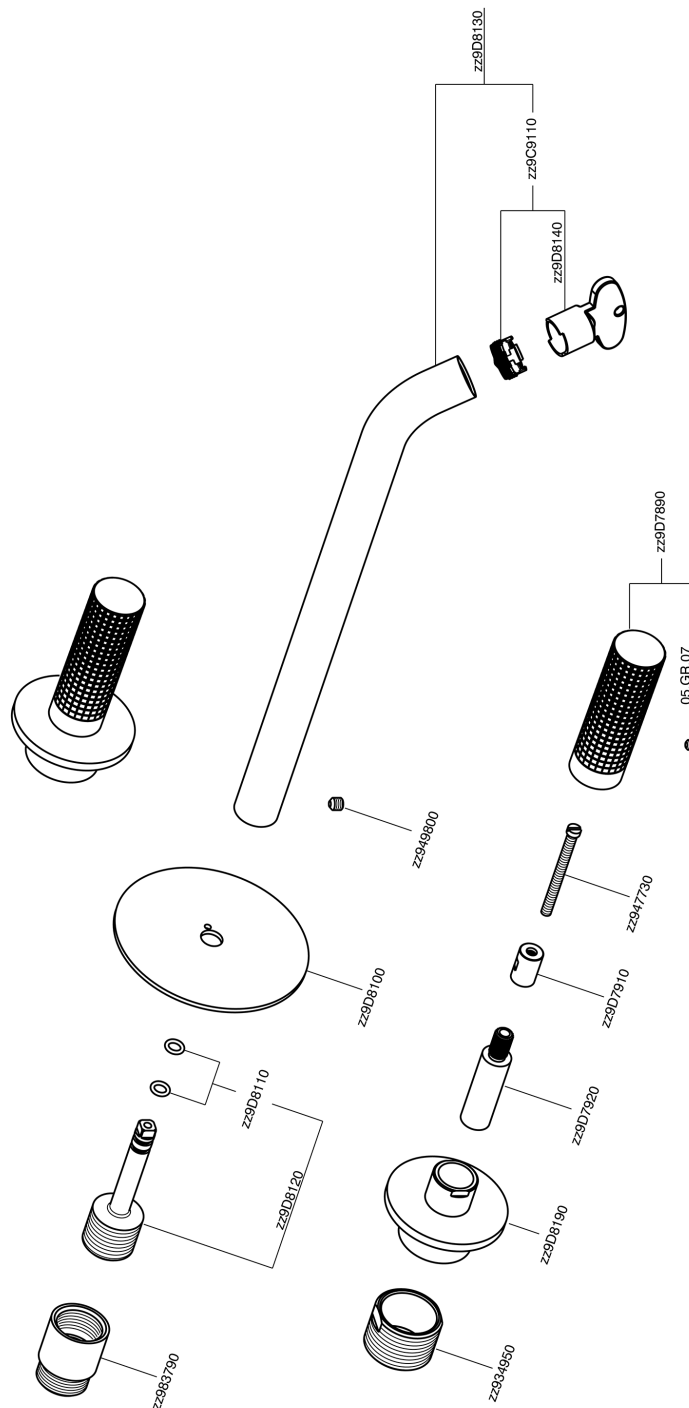

## Exposed part for concealed washbasin mixer NUANCE X32\_X1013511

MODEL **X1013511**

Exposed part for concealed washbasin mixer, without concealed part, for item ZA033510, Inox AISI 316L

### CHARACTERISTICS

Installation **Concealed**  
 Required concealed parts **ZA033510**

## Exposed part for concealed washbasin mixer NUANCE X32\_X1013511

X1013511

<https://en.cisal.it/exposed-part-for-concealed-washbasin-mixer-nuance-x32-x1013511>

## Concealed washbasin mixer CONCEALED\_ZA033510

MODEL **ZA033510**

Concealed washbasin mixer, with two right headvalves

AVAILABLE FINISHINGS

**04** 04 Without finishing

CHARACTERISTICS

Concealed **1**

2026-06-13