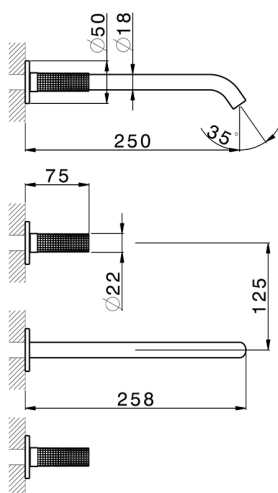

Exposed part for concealed washbasin mixer NUANCE X32_X1013511

MODEL **X1013511**

Exposed part for concealed washbasin mixer, without concealed part, for item ZA033510, Inox AISI 316L

AVAILABLE FINISHINGS

-  **D1** D1 Brushed Inox
-  **5H** 5H Dark Brass Brushed
-  **5L** 5L Brushed Black Titanium
-  **5N** 5N Brushed Rose Gold

CHARACTERISTICS

Installation **Concealed**
 Required concealed parts **ZA033510**

Exposed part for concealed washbasin mixer NUANCE X32_X1013511

X1013511

<https://en.cisal.it/exposed-part-for-concealed-washbasin-mixer-nuance-x32-x1013511>

Concealed washbasin mixer CONCEALED_ZA033510

MODEL **ZA033510**

Concealed washbasin mixer, with two right headvalves

AVAILABLE FINISHINGS

04 04 Without finishing

CHARACTERISTICS

Concealed **1**

2026-04-30