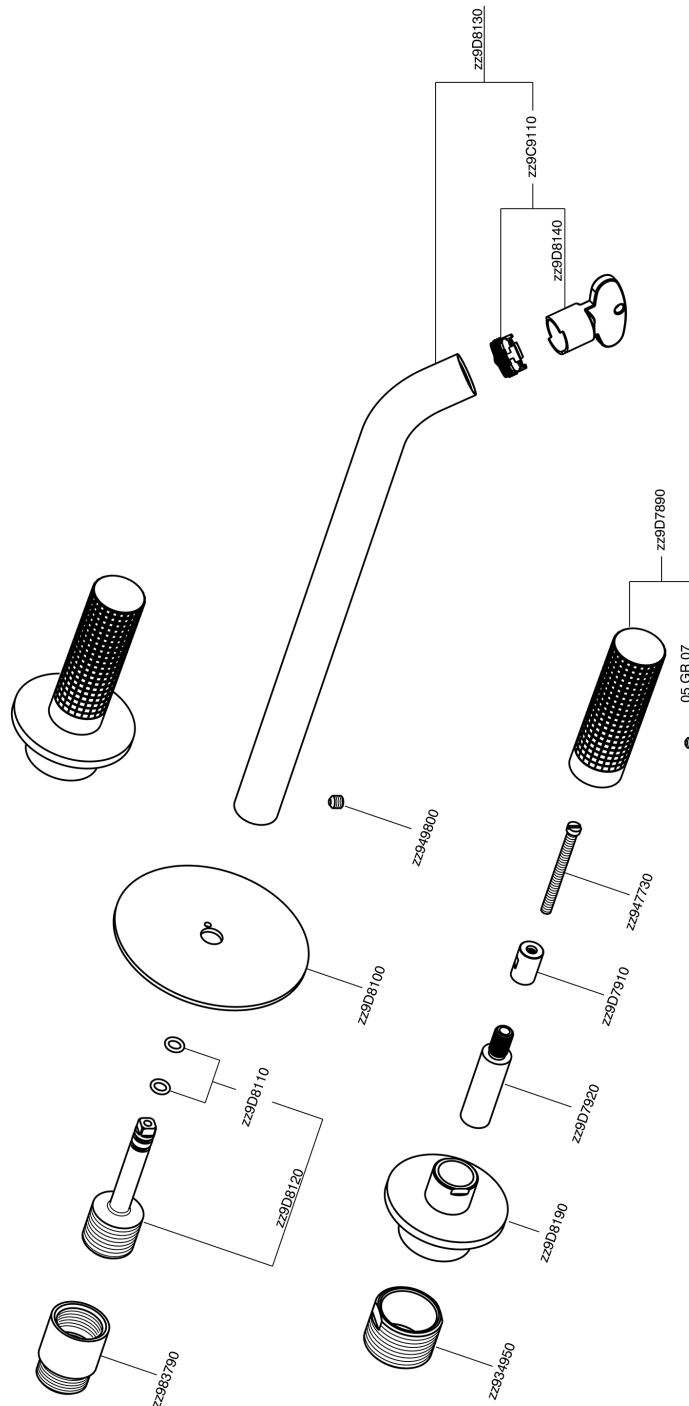

Exposed part for concealed washbasin mixer NUANCE X32_X1013511

MODEL **X1013511**

Exposed part for concealed washbasin mixer, without concealed part, for item ZA033510, Inox AISI 316L

AVAILABLE FINISHINGS

-  **D1** D1 Brushed Inox
-  **5H** 5H Dark Brass Brushed
-  **5L** 5L Brushed Black Titanium
-  **5N** 5N Brushed Rose Gold

CHARACTERISTICS

Installation **Concealed**
 Required concealed parts **ZA033510**

Exposed part for concealed washbasin mixer NUANCE X32_X1013511

X1013511

<https://en.cisal.it/exposed-part-for-concealed-washbasin-mixer-nuance-x32-x1013511>

Concealed washbasin mixer CONCEALED_ZA033510

MODEL **ZA033510**

Concealed washbasin mixer, with two right headvalves

AVAILABLE FINISHINGS

04 04 Without finishing

CHARACTERISTICS

Concealed **1**

2026-04-30