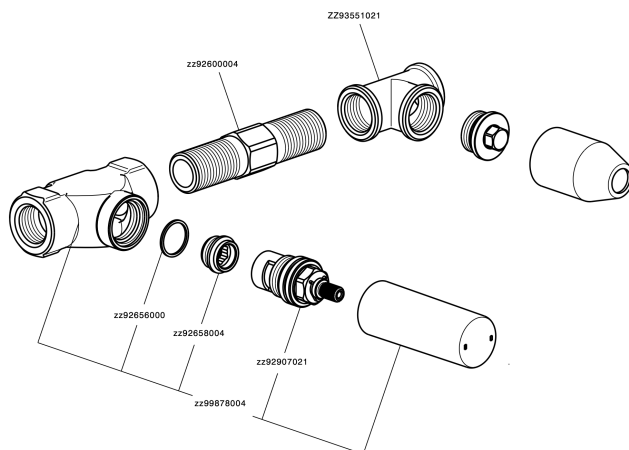

Exposed part for concealed washbasin mixer NUANCE X32_X1013511

X1013511

<https://en.cisal.it/exposed-part-for-concealed-washbasin-mixer-nuance-x32-x1013511>

Concealed washbasin mixer CONCEALED_ZA033510

ZA033510

<https://en.cisal.it/concealed-washbasin-mixer-concealed-za033510>

2026-04-29