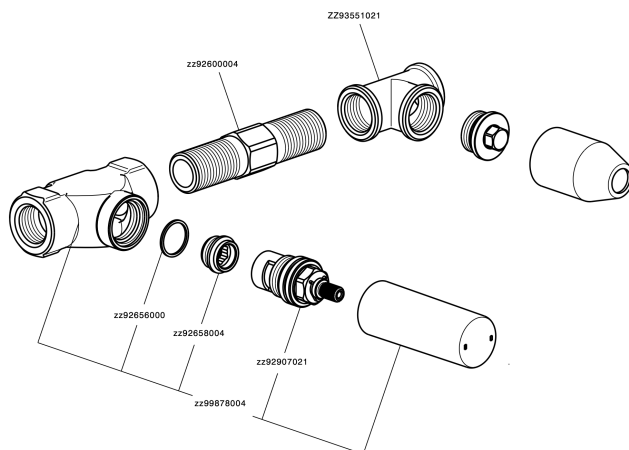

## Exposed part for concealed washbasin mixer NUANCE X32\_X1013511

X1013511

<https://en.cisal.it/exposed-part-for-concealed-washbasin-mixer-nuance-x32-x1013511>

## Concealed washbasin mixer CONCEALED\_ZA033510

ZA033510

<https://en.cisal.it/concealed-washbasin-mixer-concealed-za033510>

2026-06-13