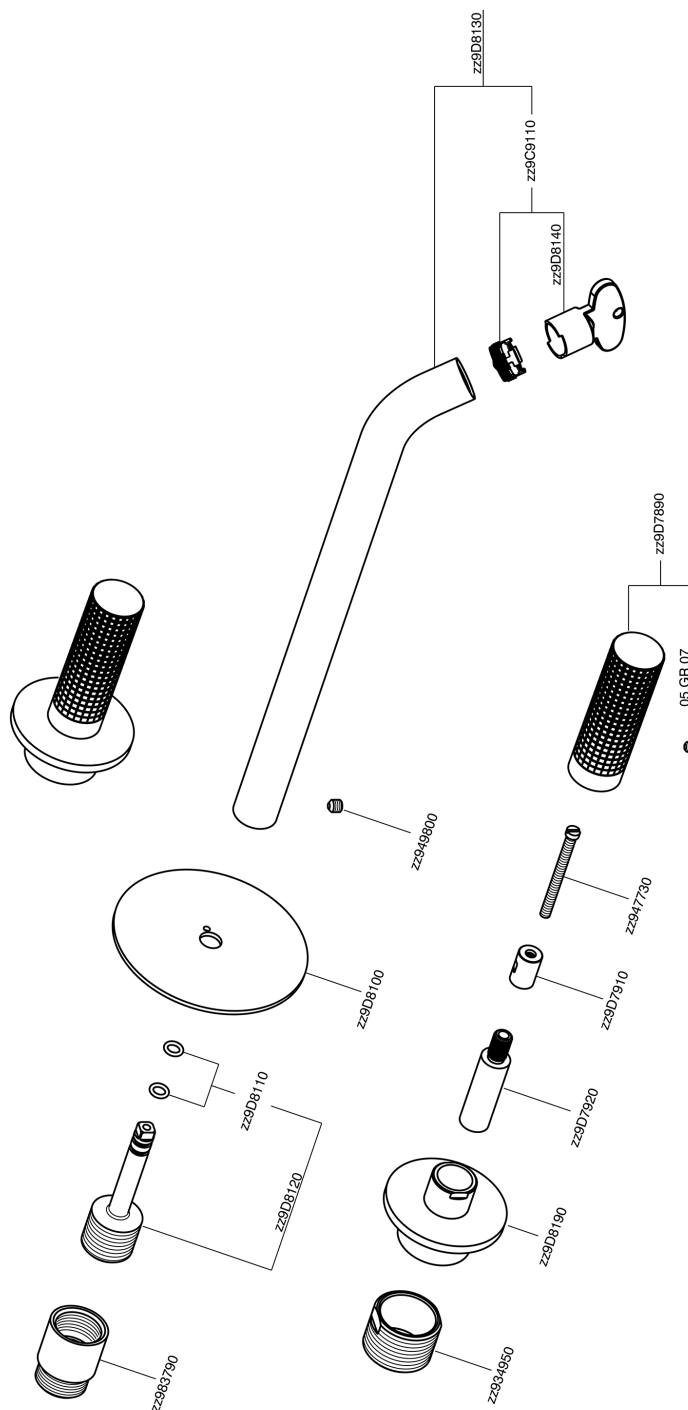

## Exposed part for concealed washbasin mixer NUANCE X32\_X1013511

X1013511

<https://en.cisal.it/exposed-part-for-concealed-washbasin-mixer-nuance-x32-x1013511>

## Concealed washbasin mixer CONCEALED\_ZA033510

ZA033510

<https://en.cisal.it/concealed-washbasin-mixer-concealed-za033510>

2026-06-13