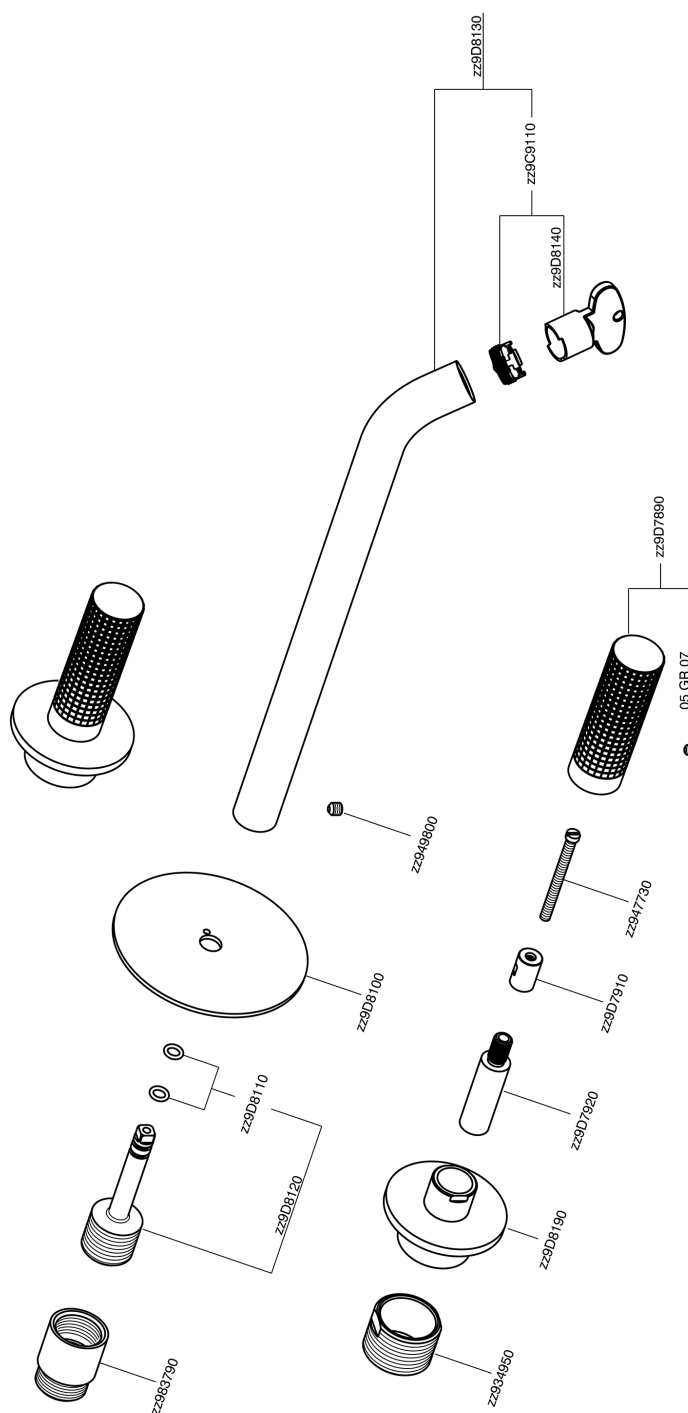

Exposed part for concealed washbasin mixer NUANCE X32_X1013511

X1013511

<https://en.cisal.it/exposed-part-for-concealed-washbasin-mixer-nuance-x32-x1013511>

Concealed washbasin mixer CONCEALED_ZA033510

ZA033510

<https://en.cisal.it/concealed-washbasin-mixer-concealed-za033510>

2026-04-29