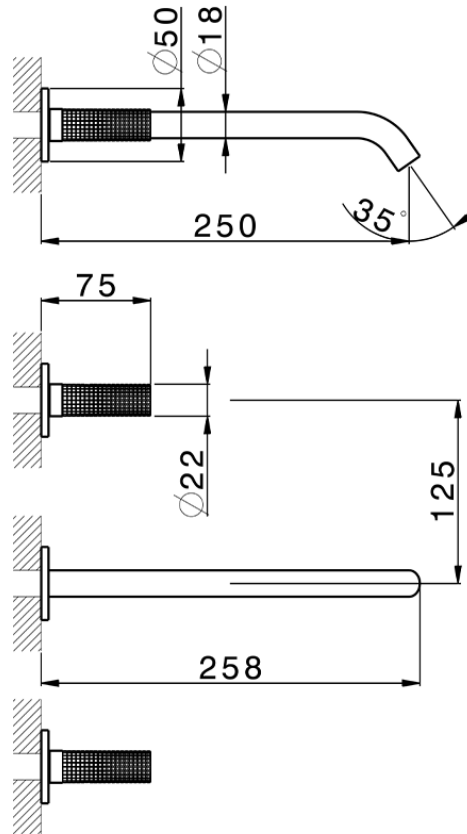

Exposed part for concealed washbasin mixer NUANCE X32_X1013511

X1013511

<https://en.cisal.it/exposed-part-for-concealed-washbasin-mixer-nuance-x32-x1013511>

Serie's code	Size XX
CX 1351	20-35
CF 1351	20-35
CX 0331	20-35
CF 0331	20-35
CX 0200	20-35
CF 0200	20-35
BA 1351	20-35
GS 1351	20-35
GL 1351	20-35
MN 1351	20-35
LN 1351	20-35
LV 1351	33-48
LY 1351	33-48
CU 1351	33-48
SM 1351	30-45
AA 1351	10-30
AC 1351	10-30
AR 1351	15-25
PZ 1351	10-30
RG 1351	10-30
TS 1351	10-30
VT 1351	10-30
CS 1351	10-30
WA 1351	45-68
X1 1351	33-45
X2 1351	33-45
X3 1351	33-45
X4 1351	33-45
X5 1351	33-45
RI 1351	20-35
RM 1351	20-35

Limiti di tolleranza superficie piastrelle
 Adjustment limits for finished tile surface
 Limites de tolérance surface carrelage
 Fliesenoberfläche
 Superficie del azulejo

ZA033510

<https://en.cisal.it/concealed-washbasin-mixer-concealed-za033510>