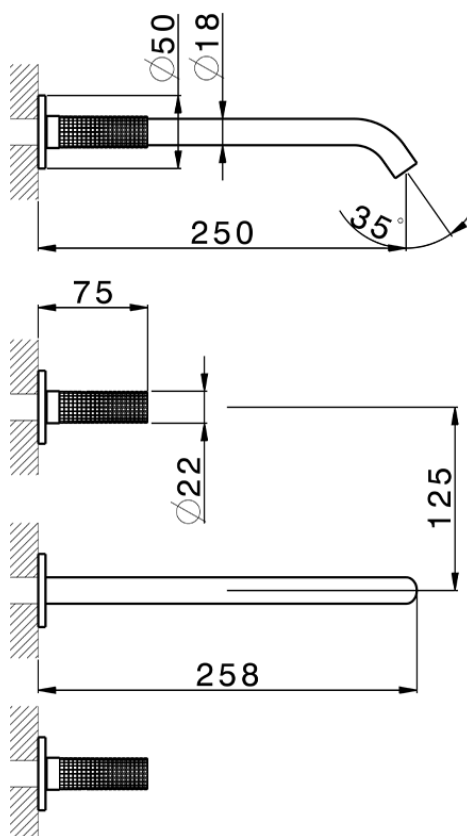

Exposed part for concealed washbasin mixer NUANCE X32_X1013511

X1013511

<https://en.cisal.it/exposed-part-for-concealed-washbasin-mixer-nuance-x32-x1013511>

Serie's code	Size XX
CX 1351	20-35
CF 1351	20-35
CX 0331	20-35
CF 0331	20-35
CX 0200	20-35
CF 0200	20-35
BA 1351	20-35
GS 1351	20-35
GL 1351	20-35
MN 1351	20-35
LN 1351	20-35
LV 1351	33-48
LY 1351	33-48
CU 1351	33-48
SM 1351	30-45
AA 1351	10-30
AC 1351	10-30
AR 1351	15-25
PZ 1351	10-30
RG 1351	10-30
TS 1351	10-30
VT 1351	10-30
CS 1351	10-30
WA 1351	45-68
X1 1351	33-45
X2 1351	33-45
X3 1351	33-45
X4 1351	33-45
X5 1351	33-45
RI 1351	20-35
RM 1351	20-35

Limiti di tolleranza superficie piastrelle
 Adjustment limits for finished tile surface
 Limites de tolérance surface carrelage
 Fliesenoberfläche
 Superficie del azulejo

ZA033510

<https://en.cisal.it/concealed-washbasin-mixer-concealed-za033510>