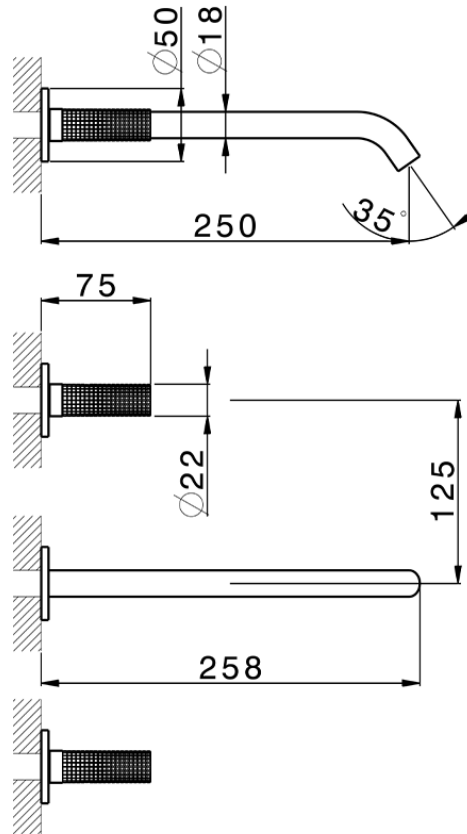

## Exposed part for concealed washbasin mixer NUANCE X32\_X1013511

X1013511

<https://en.cisal.it/exposed-part-for-concealed-washbasin-mixer-nuance-x32-x1013511>

Serie's code	Size XX
CX 1351	20-35
CF 1351	20-35
CX 0331	20-35
CF 0331	20-35
CX 0200	20-35
CF 0200	20-35
BA 1351	20-35
GS 1351	20-35
GL 1351	20-35
MN 1351	20-35
LN 1351	20-35
LV 1351	33-48
LY 1351	33-48
CU 1351	33-48
SM 1351	30-45
AA 1351	10-30
AC 1351	10-30
AR 1351	15-25
PZ 1351	10-30
RG 1351	10-30
TS 1351	10-30
VT 1351	10-30
CS 1351	10-30
WA 1351	45-68
X1 1351	33-45
X2 1351	33-45
X3 1351	33-45
X4 1351	33-45
X5 1351	33-45
RI 1351	20-35
RM 1351	20-35

Limiti di tolleranza superficie piastrelle  
 Adjustment limits for finished tile surface  
 Limites de tolérance surface carrelage  
 Fliesenoberfläche  
 Superficie del azulejo

ZA033510

<https://en.cisal.it/concealed-washbasin-mixer-concealed-za033510>