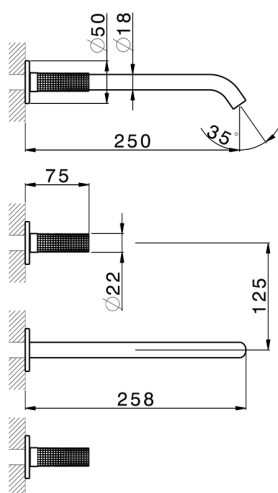

## Exposed part for concealed washbasin mixer NUANCE X32\_X1013511

MODEL **X1013511**

Exposed part for concealed washbasin mixer, without concealed part, for item ZA033510, Inox AISI 316L

## Exposed part for concealed washbasin mixer NUANCE X32\_X1013511

X1013511

<https://en.cisal.it/exposed-part-for-concealed-washbasin-mixer-nuance-x32-x1013511>

## Concealed washbasin mixer CONCEALED\_ZA033510

MODEL **ZA033510**

Concealed washbasin mixer, with two right headvalves

AVAILABLE FINISHINGS

 **04** 04 Without finishing

CHARACTERISTICS

Concealed **1**

2026-06-14