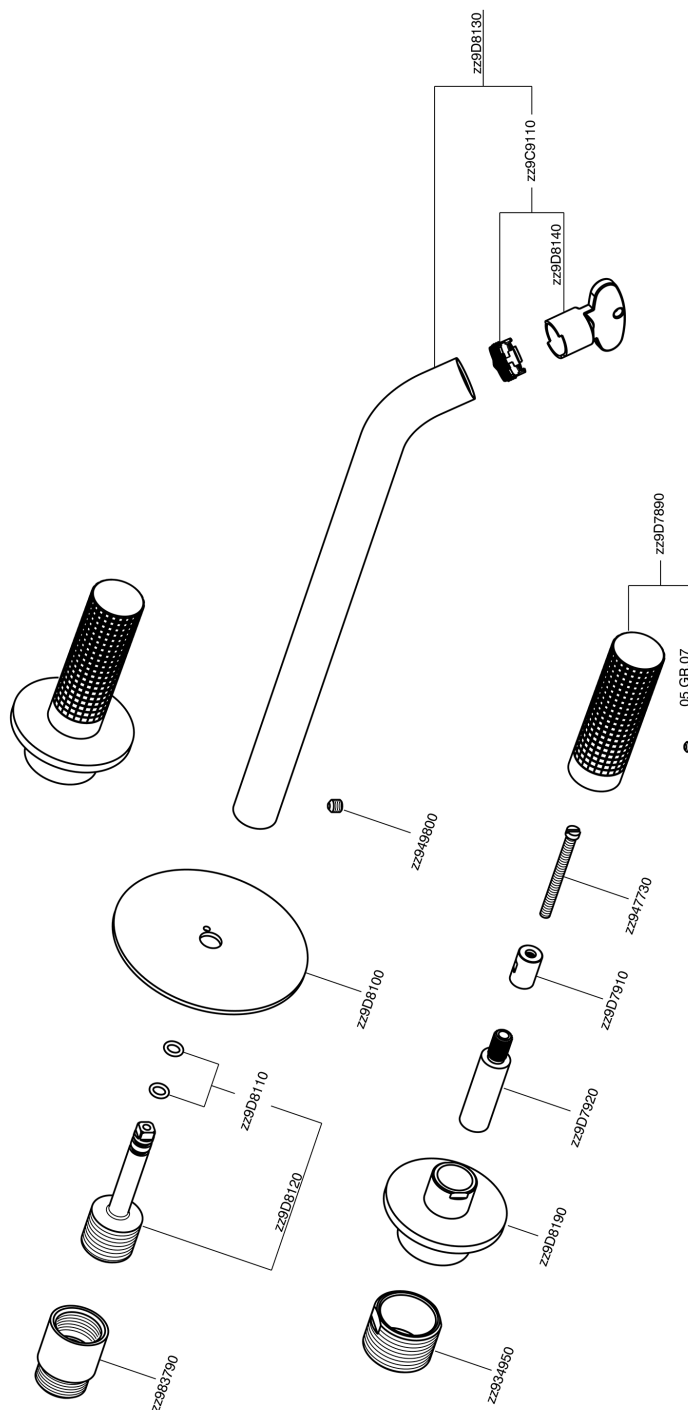

Exposed part for concealed washbasin mixer NUANCE X32_X1013511

MODEL **X1013511**

Exposed part for concealed washbasin mixer, without concealed part, for item ZA033510, Inox AISI 316L

AVAILABLE FINISHINGS

-  **D1** D1 Brushed Inox
-  **5H** 5H Dark Brass Brushed
-  **5L** 5L Brushed Black Titanium
-  **5N** 5N Brushed Rose Gold

CHARACTERISTICS

Installation **Concealed**

Required concealed parts **ZA033510**

Exposed part for concealed washbasin mixer NUANCE X32_X1013511

X1013511

<https://en.cisal.it/exposed-part-for-concealed-washbasin-mixer-nuance-x32-x1013511>

Concealed washbasin mixer CONCEALED_ZA033510

MODEL **ZA033510**

Concealed washbasin mixer, with two right headvalves

AVAILABLE FINISHINGS

CHARACTERISTICS

Concealed **1**

2026-04-30