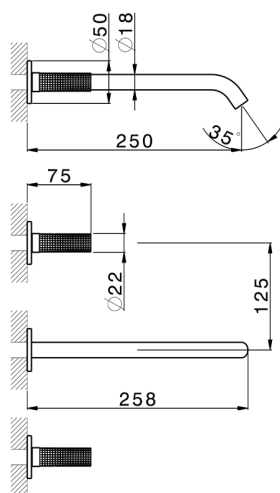

Exposed part for concealed washbasin mixer NUANCE X32_X1013511

MODEL **X1013511**

Exposed part for concealed washbasin mixer, without concealed part, for item ZA033510, Inox AISI 316L

AVAILABLE FINISHINGS

-  **D1** D1 Brushed Inox
-  **5H** 5H Dark Brass Brushed
-  **5L** 5L Brushed Black Titanium
-  **5N** 5N Brushed Rose Gold

CHARACTERISTICS

Installation **Concealed**
 Required concealed parts **ZA033510**

Exposed part for concealed washbasin mixer NUANCE X32_X1013511

X1013511

<https://en.cisal.it/exposed-part-for-concealed-washbasin-mixer-nuance-x32-x1013511>

Concealed washbasin mixer CONCEALED_ZA033510

MODEL **ZA033510**

Concealed washbasin mixer, with two right headvalves

AVAILABLE FINISHINGS

 **04** 04 Without finishing

CHARACTERISTICS

Concealed **1**

2026-04-08