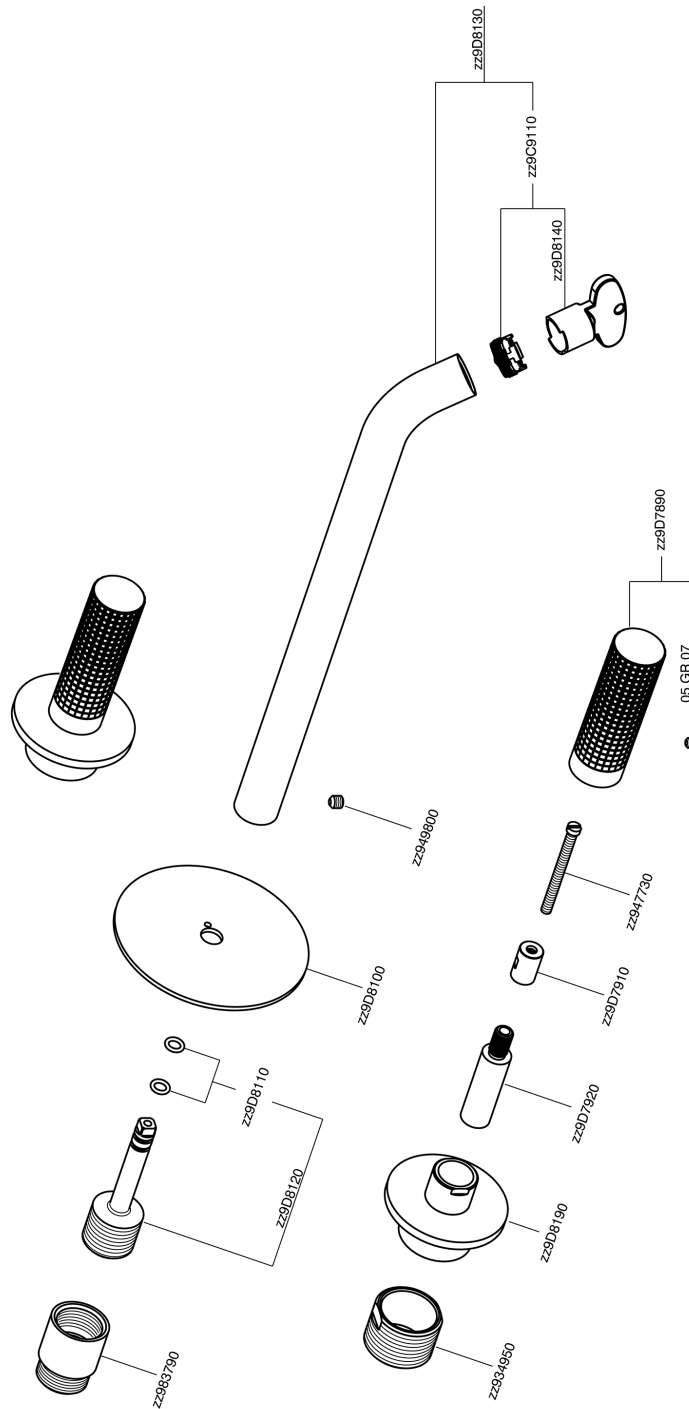

Exposed part for concealed washbasin mixer NUANCE X32_X1013511

MODEL **X1013511**

Exposed part for concealed washbasin mixer, without concealed part, for item ZA033510, Inox AISI 316L

AVAILABLE FINISHINGS

-  **D1** D1 Brushed Inox
-  **5H** 5H Dark Brass Brushed
-  **5L** 5L Brushed Black Titanium
-  **5N** 5N Brushed Rose Gold

CHARACTERISTICS

Installation **Concealed**
 Required concealed parts **ZA033510**

Exposed part for concealed washbasin mixer NUANCE X32_X1013511

X1013511

<https://en.cisal.it/exposed-part-for-concealed-washbasin-mixer-nuance-x32-x1013511>

Concealed washbasin mixer CONCEALED_ZA033510

MODEL **ZA033510**

Concealed washbasin mixer, with two right headvalves

AVAILABLE FINISHINGS

 **04** 04 Without finishing

CHARACTERISTICS

Concealed **1**

2026-04-08