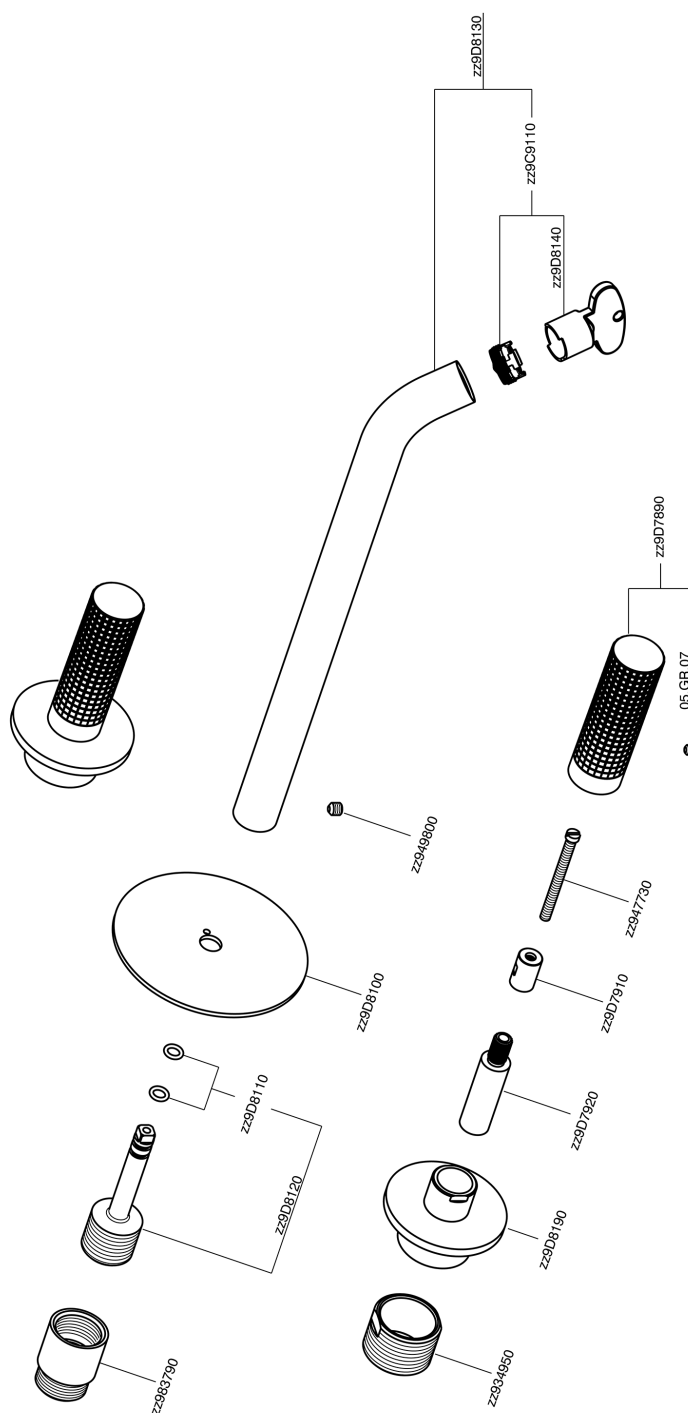

## Exposed part for concealed washbasin mixer NUANCE X32\_X1013511

MODEL **X1013511**

Exposed part for concealed washbasin mixer, without concealed part, for item ZA033510, Inox AISI 316L

### CHARACTERISTICS

Installation **Concealed**  
 Required concealed parts **ZA033510**

## Exposed part for concealed washbasin mixer NUANCE X32\_X1013511

X1013511

<https://en.cisal.it/exposed-part-for-concealed-washbasin-mixer-nuance-x32-x1013511>

## Concealed washbasin mixer CONCEALED\_ZA033510

MODEL **ZA033510**

Concealed washbasin mixer, with two right headvalves

AVAILABLE FINISHINGS

 **04** 04 Without finishing

CHARACTERISTICS

Concealed **1**

2026-06-14