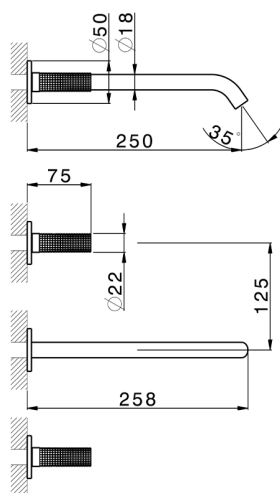

Exposed part for concealed washbasin mixer NUANCE X32_X1013511

MODEL **X1013511**

Exposed part for concealed washbasin mixer, without concealed part, for item ZA033510, Inox AISI 316L

AVAILABLE FINISHINGS

-  **D1** D1 Brushed Inox
-  **5H** 5H Dark Brass Brushed
-  **5L** 5L Brushed Black Titanium
-  **5N** 5N Brushed Rose Gold

CHARACTERISTICS

Installation **Concealed**

Required concealed parts **ZA033510**

Exposed part for concealed washbasin mixer NUANCE X32_X1013511

X1013511

<https://en.cisal.it/exposed-part-for-concealed-washbasin-mixer-nuance-x32-x1013511>

Concealed washbasin mixer CONCEALED_ZA033510

MODEL **ZA033510**

Concealed washbasin mixer, with two right headvalves

AVAILABLE FINISHINGS

CHARACTERISTICS

Concealed **1**

2026-04-30