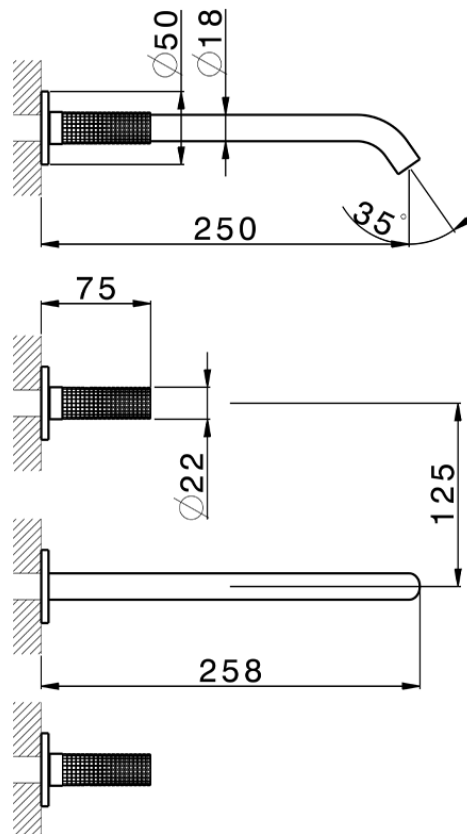

## Exposed part for concealed washbasin mixer NUANCE X32\_X1013511

X1013511

<https://en.cisal.it/exposed-part-for-concealed-washbasin-mixer-nuance-x32-x1013511>

Serie's code	Size XX
CX 1351	20-35
CF 1351	20-35
CX 0331	20-35
CF 0331	20-35
CX 0200	20-35
CF 0200	20-35
BA 1351	20-35
GS 1351	20-35
GL 1351	20-35
MN 1351	20-35
LN 1351	20-35
LV 1351	33-48
LY 1351	33-48
CU 1351	33-48
SM 1351	30-45
AA 1351	10-30
AC 1351	10-30
AR 1351	15-25
PZ 1351	10-30
RG 1351	10-30
TS 1351	10-30
VT 1351	10-30
CS 1351	10-30
WA 1351	45-68
X1 1351	33-45
X2 1351	33-45
X3 1351	33-45
X4 1351	33-45
X5 1351	33-45
RI 1351	20-35
RM 1351	20-35

Limiti di tolleranza superficie piastrelle  
 Adjustment limits for finished tile surface  
 Limites de tolérance surface carrelage  
 Fliesenoberfläche  
 Superficie del azulejo

ZA033510

<https://en.cisal.it/concealed-washbasin-mixer-concealed-za033510>