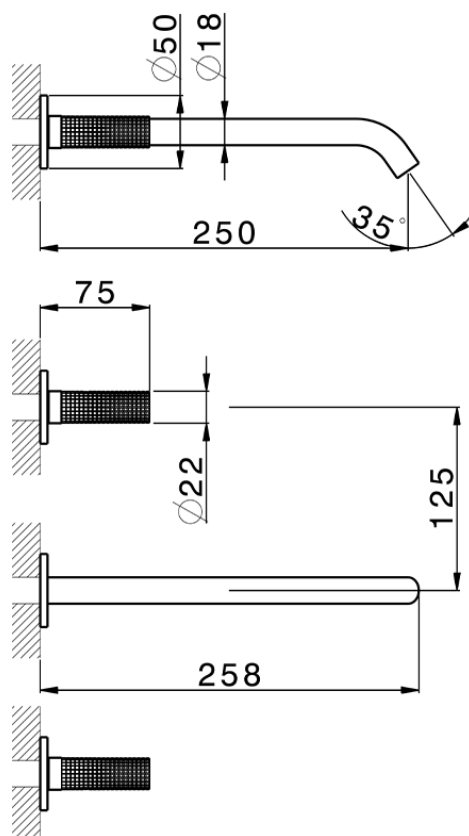

**Exposed part for concealed washbasin mixer NUANCE X32\_X1013511**

X1013511

<https://en.cisal.it/exposed-part-for-concealed-washbasin-mixer-nuance-x32-x1013511>

Serie's code	Size XX
CX 1351	20-35
CF 1351	20-35
CX 0331	20-35
CF 0331	20-35
CX 0200	20-35
CF 0200	20-35
BA 1351	20-35
GS 1351	20-35
GL 1351	20-35
MN 1351	20-35
LN 1351	20-35
LV 1351	33-48
LY 1351	33-48
CU 1351	33-48
SM 1351	30-45
AA 1351	10-30
AC 1351	10-30
AR 1351	15-25
PZ 1351	10-30
RG 1351	10-30
TS 1351	10-30
VT 1351	10-30
CS 1351	10-30
WA 1351	45-68
X1 1351	33-45
X2 1351	33-45
X3 1351	33-45
X4 1351	33-45
X5 1351	33-45
RI 1351	20-35
RM 1351	20-35

Limiti di tolleranza superficie piastrelle  
 Adjustment limits for finished tile surface  
 Limites de tolérance surface carrelage  
 Fliesenoberfläche  
 Superficie del azulejo

ZA033510

<https://en.cisal.it/concealed-washbasin-mixer-concealed-za033510>