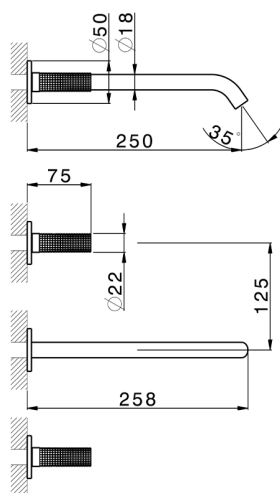

Exposed part for concealed washbasin mixer NUANCE X32_X1013511

MODEL **X1013511**

Exposed part for concealed washbasin mixer, without concealed part, for item ZA033510, Inox AISI 316L

AVAILABLE FINISHINGS

-  **D1** D1 Brushed Inox
-  **5H** 5H Dark Brass Brushed
-  **5L** 5L Brushed Black Titanium
-  **5N** 5N Brushed Rose Gold

CHARACTERISTICS

Installation **Concealed**

Required concealed parts **ZA033510**

Exposed part for concealed washbasin mixer NUANCE X32_X1013511

X1013511

<https://en.cisal.it/exposed-part-for-concealed-washbasin-mixer-nuance-x32-x1013511>

Concealed washbasin mixer CONCEALED_ZA033510

MODEL **ZA033510**

Concealed washbasin mixer, with two right headvalves

AVAILABLE FINISHINGS

CHARACTERISTICS

Concealed **1**

2026-04-08