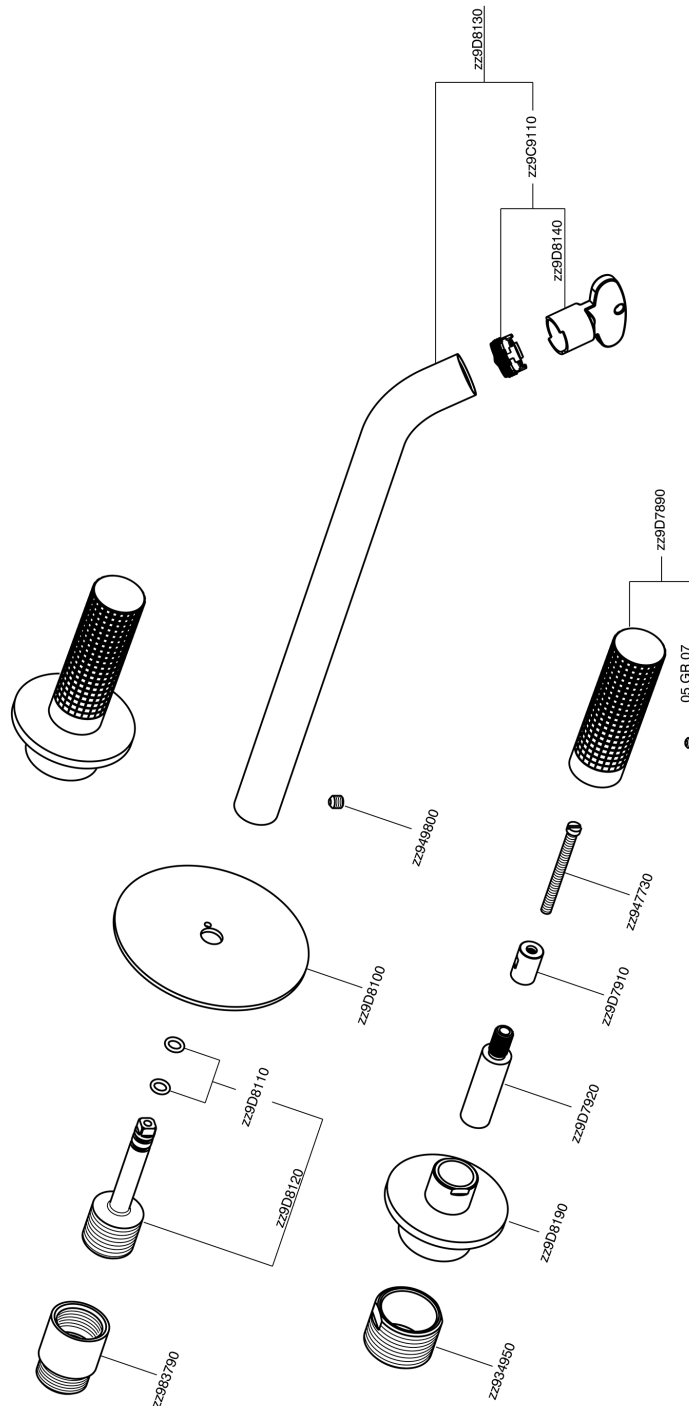

Exposed part for concealed washbasin mixer NUANCE X32_X1013511

MODEL **X1013511**

Exposed part for concealed washbasin mixer, without concealed part, for item ZA033510, Inox AISI 316L

AVAILABLE FINISHINGS

-  **D1** D1 Brushed Inox
-  **5H** 5H Dark Brass Brushed
-  **5L** 5L Brushed Black Titanium
-  **5N** 5N Brushed Rose Gold

CHARACTERISTICS

Installation **Concealed**

Required concealed parts **ZA033510**

Exposed part for concealed washbasin mixer NUANCE X32_X1013511

X1013511

<https://en.cisal.it/exposed-part-for-concealed-washbasin-mixer-nuance-x32-x1013511>

Concealed washbasin mixer CONCEALED_ZA033510

MODEL **ZA033510**

Concealed washbasin mixer, with two right headvalves

AVAILABLE FINISHINGS

CHARACTERISTICS

Concealed **1**

2026-04-29