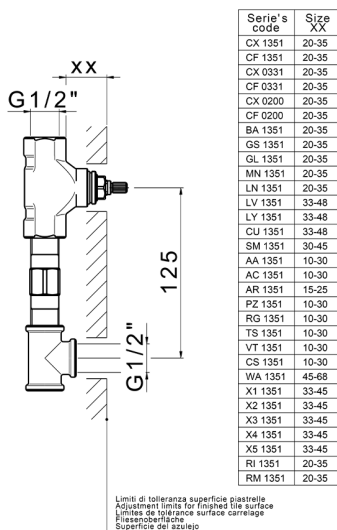

-  **D1** D1 Brushed Inox
-  **5H** 5H Dark Brass Brushed
-  **5L** 5L Brushed Black Titanium
-  **5N** 5N Brushed Rose Gold

CHARACTERISTICS

Installation **Concealed**

Required concealed parts **ZA033510**

Exposed part for concealed washbasin mixer NUANCE X32_X1013511

X1013511

<https://en.cisal.it/exposed-part-for-concealed-washbasin-mixer-nuance-x32-x1013511>

Concealed washbasin mixer CONCEALED_ZA033510

MODEL **ZA033510**

Concealed washbasin mixer, with two right headvalves

AVAILABLE FINISHINGS

CHARACTERISTICS

Concealed **1**

2026-04-29