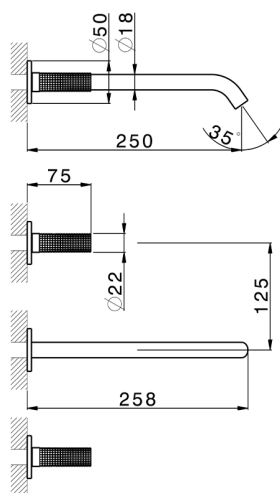

Exposed part for concealed washbasin mixer NUANCE X32_X1013511

MODEL **X1013511**

Exposed part for concealed washbasin mixer, without concealed part, for item ZA033510, Inox AISI 316L

AVAILABLE FINISHINGS

-  **D1** D1 Brushed Inox
-  **5H** 5H Dark Brass Brushed
-  **5L** 5L Brushed Black Titanium
-  **5N** 5N Brushed Rose Gold

CHARACTERISTICS

Installation **Concealed**

Required concealed parts **ZA033510**

Exposed part for concealed washbasin mixer NUANCE X32_X1013511

X1013511

<https://en.cisal.it/exposed-part-for-concealed-washbasin-mixer-nuance-x32-x1013511>

Concealed washbasin mixer CONCEALED_ZA033510

MODEL **ZA033510**

Concealed washbasin mixer, with two right headvalves

AVAILABLE FINISHINGS

CHARACTERISTICS

Concealed **1**

2026-05-20