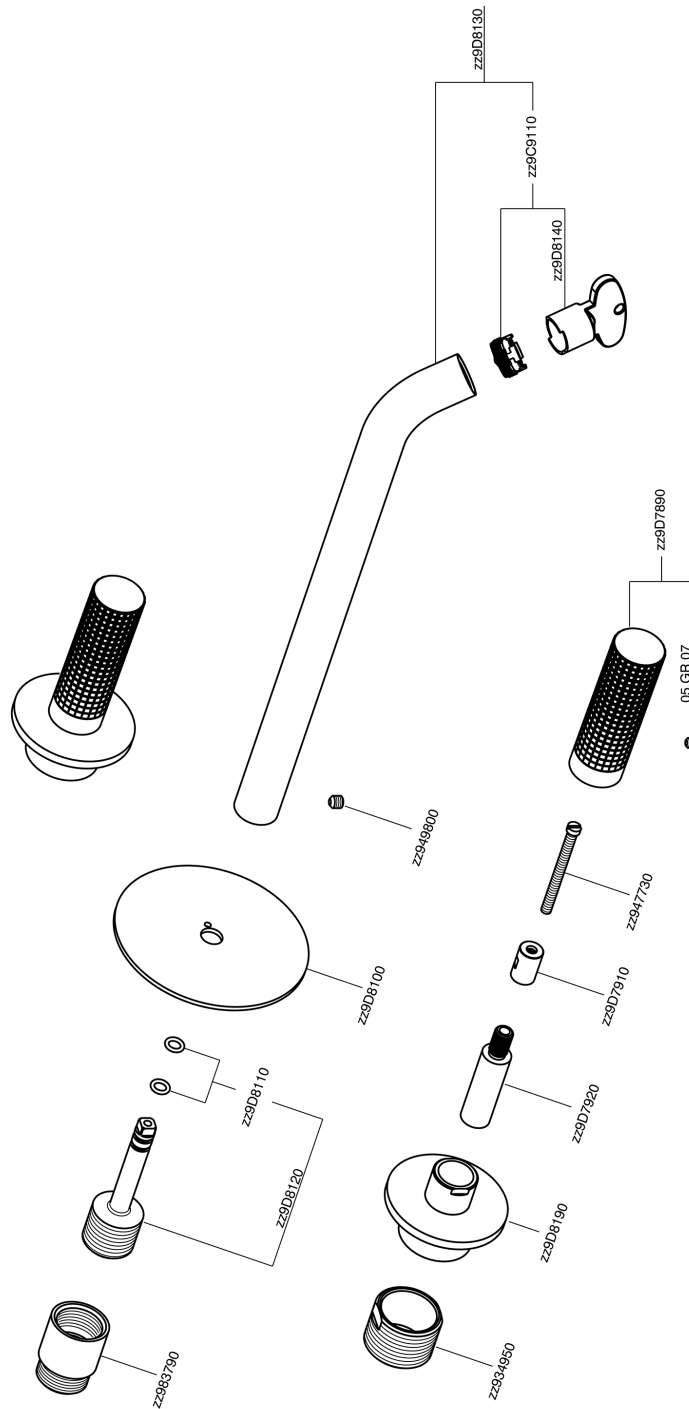

Exposed part for concealed washbasin mixer NUANCE X32_X1013511

MODEL **X1013511**

Exposed part for concealed washbasin mixer, without concealed part, for item ZA033510, Inox AISI 316L

AVAILABLE FINISHINGS

-  **D1** D1 Brushed Inox
-  **5H** 5H Dark Brass Brushed
-  **5L** 5L Brushed Black Titanium
-  **5N** 5N Brushed Rose Gold

CHARACTERISTICS

Installation **Concealed**

Required concealed parts **ZA033510**

Exposed part for concealed washbasin mixer NUANCE X32_X1013511

X1013511

<https://en.cisal.it/exposed-part-for-concealed-washbasin-mixer-nuance-x32-x1013511>

Concealed washbasin mixer CONCEALED_ZA033510

MODEL **ZA033510**

Concealed washbasin mixer, with two right headvalves

AVAILABLE FINISHINGS

CHARACTERISTICS

Concealed **1**

2026-04-08