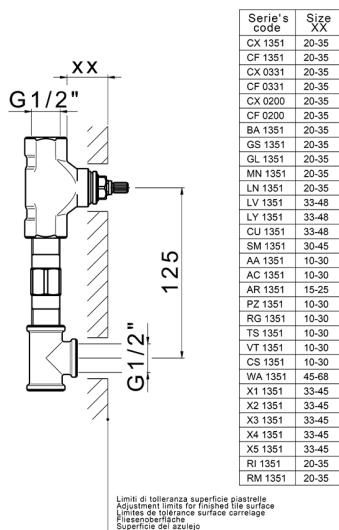

-  **D1** D1 Brushed Inox
-  **5H** 5H Dark Brass Brushed
-  **5L** 5L Brushed Black Titanium
-  **5N** 5N Brushed Rose Gold

CHARACTERISTICS

Installation **Concealed**

Required concealed parts **ZA033510**

Exposed part for concealed washbasin mixer NUANCE X32_X1013511

X1013511

<https://en.cisal.it/exposed-part-for-concealed-washbasin-mixer-nuance-x32-x1013511>

Concealed washbasin mixer CONCEALED_ZA033510

MODEL **ZA033510**

Concealed washbasin mixer, with two right headvalves

AVAILABLE FINISHINGS

CHARACTERISTICS

Concealed **1**

2026-06-14