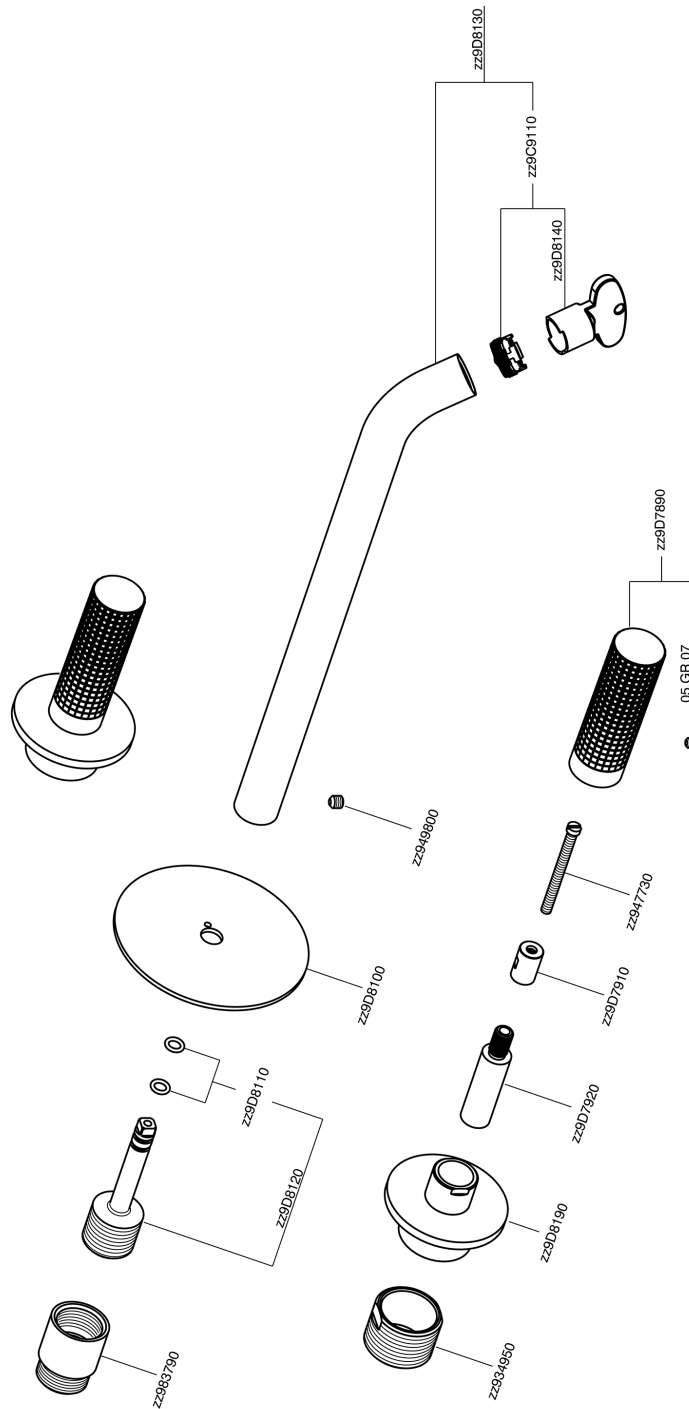

Exposed part for concealed washbasin mixer NUANCE X32_X1013511

MODEL **X1013511**

Exposed part for concealed washbasin mixer, without concealed part, for item ZA033510, Inox AISI 316L

AVAILABLE FINISHINGS

-  **D1** D1 Brushed Inox
-  **5H** 5H Dark Brass Brushed
-  **5L** 5L Brushed Black Titanium
-  **5N** 5N Brushed Rose Gold

CHARACTERISTICS

Installation **Concealed**

Required concealed parts **ZA033510**

Exposed part for concealed washbasin mixer NUANCE X32_X1013511

X1013511

<https://en.cisal.it/exposed-part-for-concealed-washbasin-mixer-nuance-x32-x1013511>

Concealed washbasin mixer CONCEALED_ZA033510

MODEL **ZA033510**

Concealed washbasin mixer, with two right headvalves

AVAILABLE FINISHINGS

CHARACTERISTICS

Concealed **1**

2026-06-14