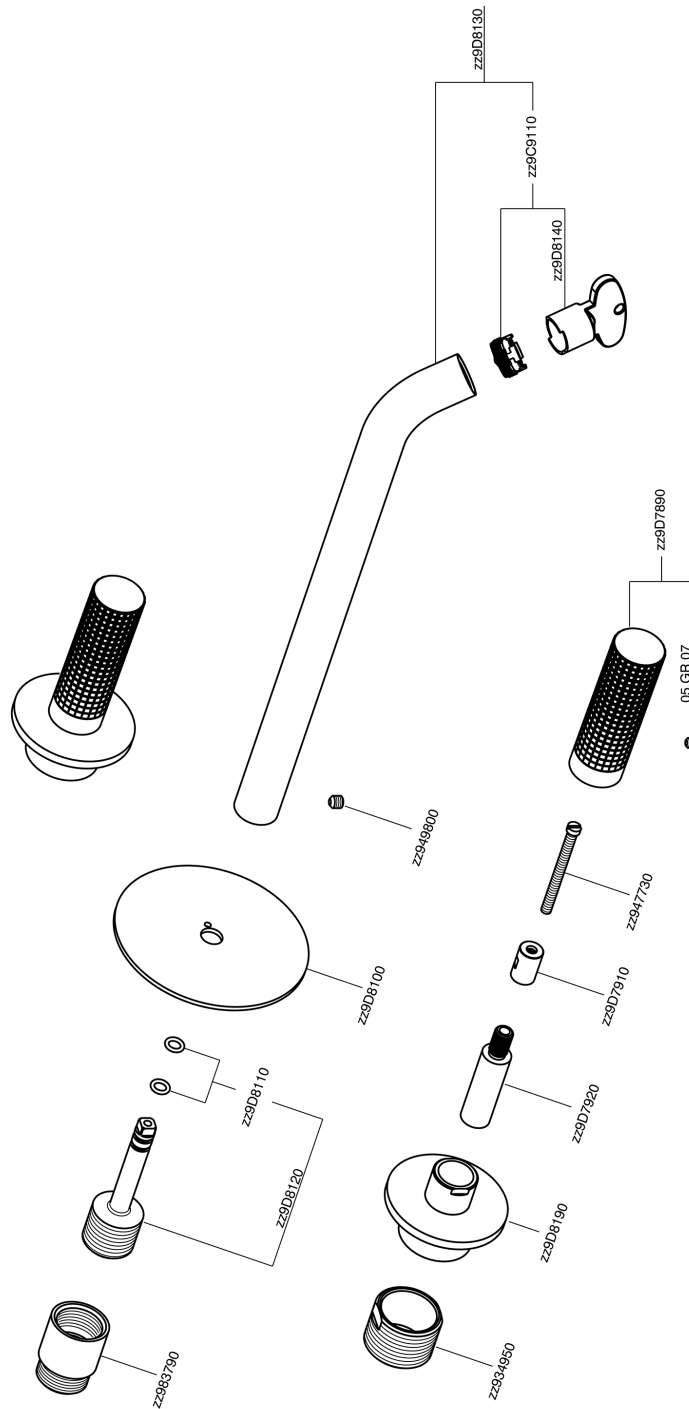

Exposed part for concealed washbasin mixer NUANCE X32_X1013511

MODEL **X1013511**

Exposed part for concealed washbasin mixer, without concealed part, for item ZA033510, Inox AISI 316L

AVAILABLE FINISHINGS

-  **D1** D1 Brushed Inox
-  **5H** 5H Dark Brass Brushed
-  **5L** 5L Brushed Black Titanium
-  **5N** 5N Brushed Rose Gold

CHARACTERISTICS

Installation **Concealed**

Required concealed parts **ZA033510**

Exposed part for concealed washbasin mixer NUANCE X32_X1013511

X1013511

<https://en.cisal.it/exposed-part-for-concealed-washbasin-mixer-nuance-x32-x1013511>

Concealed washbasin mixer CONCEALED_ZA033510

MODEL **ZA033510**

Concealed washbasin mixer, with two right headvalves

AVAILABLE FINISHINGS

CHARACTERISTICS

Concealed **1**

2026-05-20