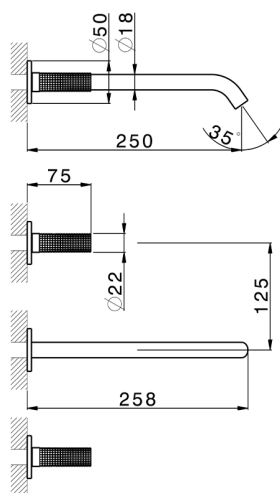

Exposed part for concealed washbasin mixer NUANCE X32_X1013511

MODEL **X1013511**

Exposed part for concealed washbasin mixer, without concealed part, for item ZA033510, Inox AISI 316L

AVAILABLE FINISHINGS

-  **D1** D1 Brushed Inox
-  **5H** 5H Dark Brass Brushed
-  **5L** 5L Brushed Black Titanium
-  **5N** 5N Brushed Rose Gold

CHARACTERISTICS

Installation **Concealed**

Required concealed parts **ZA033510**

Exposed part for concealed washbasin mixer NUANCE X32_X1013511

X1013511

<https://en.cisal.it/exposed-part-for-concealed-washbasin-mixer-nuance-x32-x1013511>

Concealed washbasin mixer CONCEALED_ZA033510

MODEL **ZA033510**

Concealed washbasin mixer, with two right headvalves

AVAILABLE FINISHINGS

CHARACTERISTICS

Concealed **1**

2026-06-14