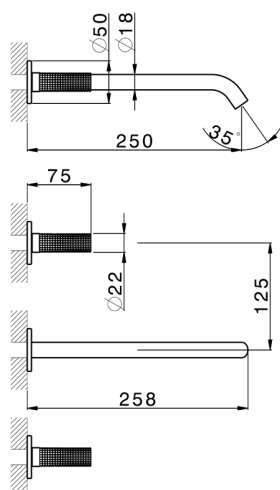

Exposed part for concealed washbasin mixer NUANCE X32_X1013511

MODEL **X1013511**

Exposed part for concealed washbasin mixer, without concealed part, for item ZA033510, Inox AISI 316L

AVAILABLE FINISHINGS

-  **D1** D1 Brushed Inox
-  **5H** 5H Dark Brass Brushed
-  **5L** 5L Brushed Black Titanium
-  **5N** 5N Brushed Rose Gold

CHARACTERISTICS

Installation **Concealed**

Required concealed parts **ZA033510**

Exposed part for concealed washbasin mixer NUANCE X32_X1013511

X1013511

<https://en.cisal.it/exposed-part-for-concealed-washbasin-mixer-nuance-x32-x1013511>

Concealed washbasin mixer CONCEALED_ZA033510

MODEL **ZA033510**

Concealed washbasin mixer, with two right headvalves

AVAILABLE FINISHINGS

CHARACTERISTICS

Concealed **1**

2026-04-29