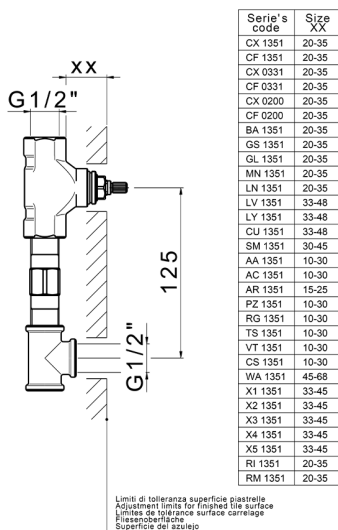

-  **D1** D1 Brushed Inox
-  **5H** 5H Dark Brass Brushed
-  **5L** 5L Brushed Black Titanium
-  **5N** 5N Brushed Rose Gold

CHARACTERISTICS

Installation **Concealed**

Required concealed parts **ZA033510**

Exposed part for concealed washbasin mixer NUANCE X32_X1013511

X1013511

<https://en.cisal.it/exposed-part-for-concealed-washbasin-mixer-nuance-x32-x1013511>

Concealed washbasin mixer CONCEALED_ZA033510

MODEL **ZA033510**

Concealed washbasin mixer, with two right headvalves

AVAILABLE FINISHINGS

CHARACTERISTICS

Concealed **1**

2026-04-08