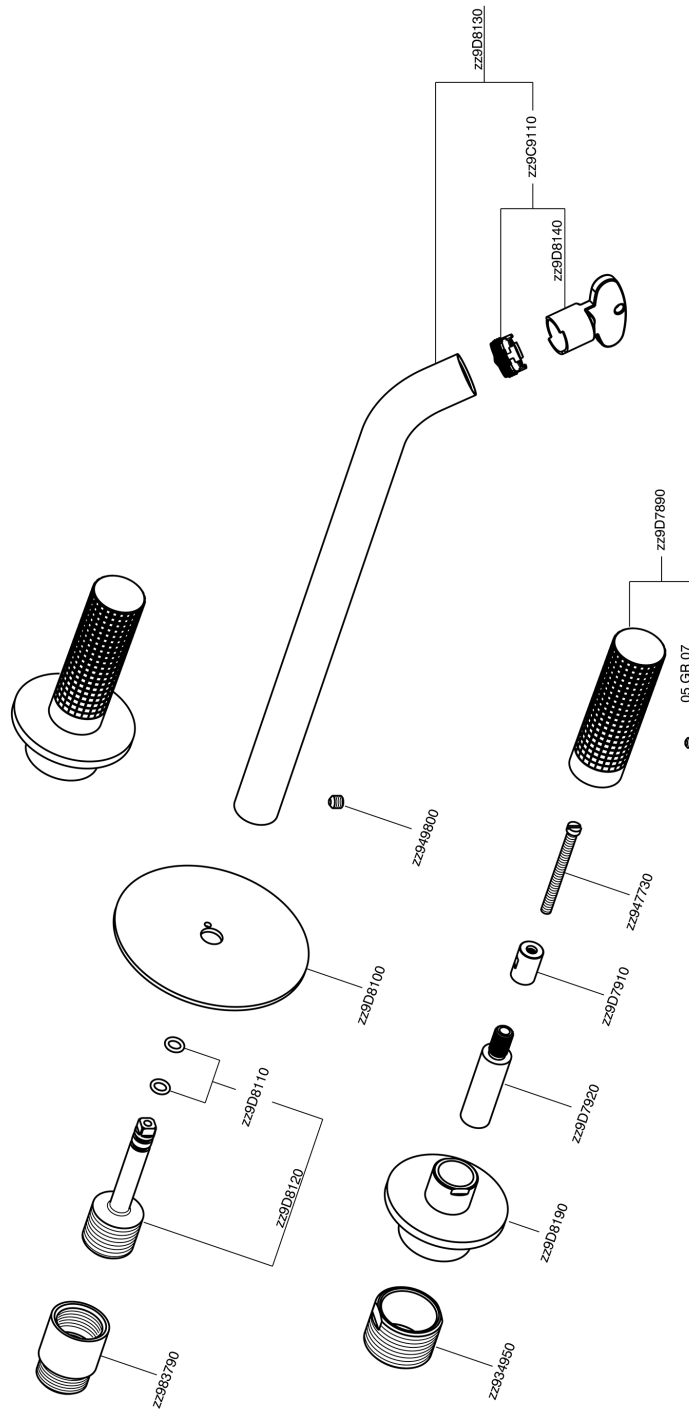

Exposed part for concealed washbasin mixer NUANCE X32_X1013511

X1013511

<https://en.cisal.it/exposed-part-for-concealed-washbasin-mixer-nuance-x32-x1013511>

Concealed washbasin mixer CONCEALED_ZA033510

ZA033510

<https://en.cisal.it/concealed-washbasin-mixer-concealed-za033510>

2026-05-20