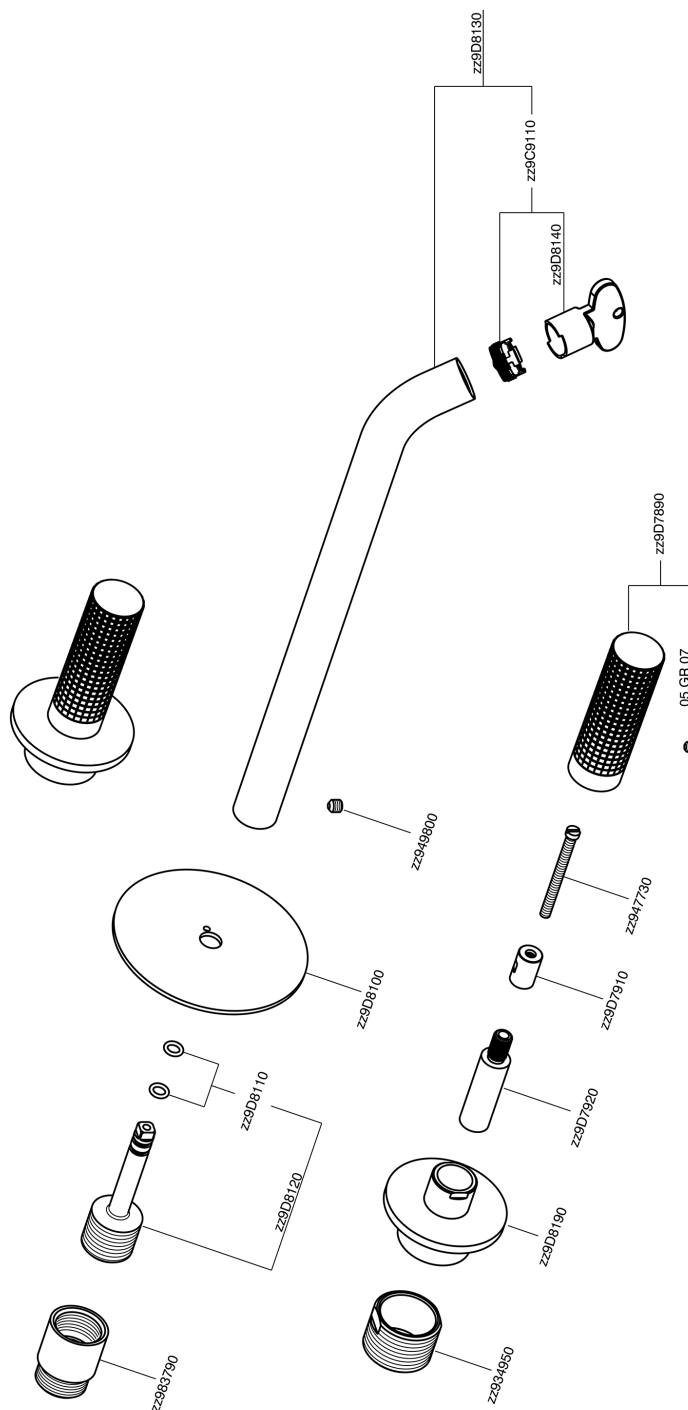

Exposed part for concealed washbasin mixer NUANCE X32_X1013511

X1013511

<https://en.cisal.it/exposed-part-for-concealed-washbasin-mixer-nuance-x32-x1013511>

Concealed washbasin mixer CONCEALED_ZA033510

ZA033510

<https://en.cisal.it/concealed-washbasin-mixer-concealed-za033510>

2026-07-03