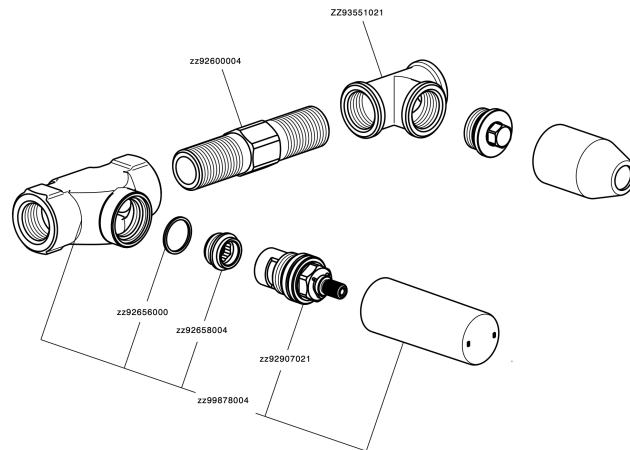

Exposed part for concealed washbasin mixer NUANCE X32_X1013511

X1013511

<https://en.cisal.it/exposed-part-for-concealed-washbasin-mixer-nuance-x32-x1013511>

Concealed washbasin mixer CONCEALED_ZA033510

ZA033510

<https://en.cisal.it/concealed-washbasin-mixer-concealed-za033510>

2026-07-03