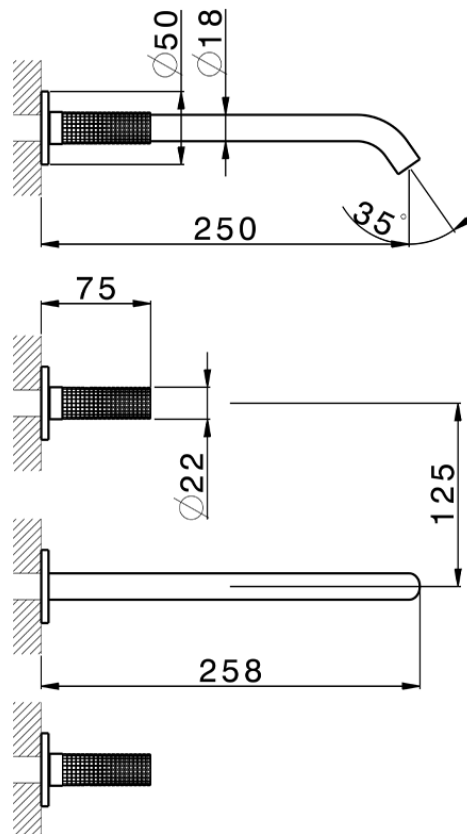

Exposed part for concealed washbasin mixer NUANCE X32_X1013511

X1013511

<https://en.cisal.it/exposed-part-for-concealed-washbasin-mixer-nuance-x32-x1013511>

Serie's code	Size XX
CX 1351	20-35
CF 1351	20-35
CX 0331	20-35
CF 0331	20-35
CX 0200	20-35
CF 0200	20-35
BA 1351	20-35
GS 1351	20-35
GL 1351	20-35
MN 1351	20-35
LN 1351	20-35
LV 1351	33-48
LY 1351	33-48
CU 1351	33-48
SM 1351	30-45
AA 1351	10-30
AC 1351	10-30
AR 1351	15-25
PZ 1351	10-30
RG 1351	10-30
TS 1351	10-30
VT 1351	10-30
CS 1351	10-30
WA 1351	45-68
X1 1351	33-45
X2 1351	33-45
X3 1351	33-45
X4 1351	33-45
X5 1351	33-45
RI 1351	20-35
RM 1351	20-35

Limiti di tolleranza superficie piastrelle
 Adjustment limits for finished tile surface
 Limites de tolérance surface carrelage
 Fliesenoberfläche
 Superficie del azulejo

ZA033510

<https://en.cisal.it/concealed-washbasin-mixer-concealed-za033510>