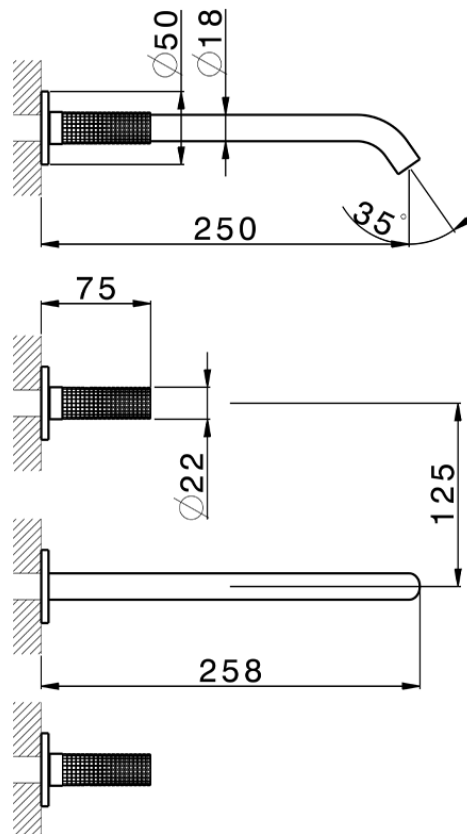

## Exposed part for concealed washbasin mixer NUANCE X32\_X1013511

X1013511

<https://en.cisal.it/exposed-part-for-concealed-washbasin-mixer-nuance-x32-x1013511>

| Serie's code | Size XX |
|--------------|---------|
| CX 1351      | 20-35   |
| CF 1351      | 20-35   |
| CX 0331      | 20-35   |
| CF 0331      | 20-35   |
| CX 0200      | 20-35   |
| CF 0200      | 20-35   |
| BA 1351      | 20-35   |
| GS 1351      | 20-35   |
| GL 1351      | 20-35   |
| MN 1351      | 20-35   |
| LN 1351      | 20-35   |
| LV 1351      | 33-48   |
| LY 1351      | 33-48   |
| CU 1351      | 33-48   |
| SM 1351      | 30-45   |
| AA 1351      | 10-30   |
| AC 1351      | 10-30   |
| AR 1351      | 15-25   |
| PZ 1351      | 10-30   |
| RG 1351      | 10-30   |
| TS 1351      | 10-30   |
| VT 1351      | 10-30   |
| CS 1351      | 10-30   |
| WA 1351      | 45-68   |
| X1 1351      | 33-45   |
| X2 1351      | 33-45   |
| X3 1351      | 33-45   |
| X4 1351      | 33-45   |
| X5 1351      | 33-45   |
| RI 1351      | 20-35   |
| RM 1351      | 20-35   |

Limiti di tolleranza superficie piastrelle  
 Adjustment limits for finished tile surface  
 Limites de tolérance surface carrelage  
 Fliesenoberfläche  
 Superficie del azulejo

ZA033510

<https://en.cisal.it/concealed-washbasin-mixer-concealed-za033510>