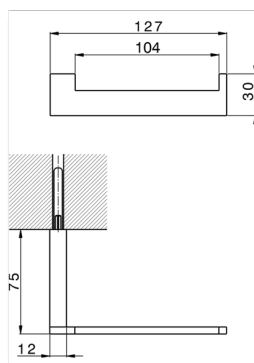

Toilet paper holder BATHROOM ACCESSORIES_QU090402

MODEL **QU090402**

Toilet paper holder

AVAILABLE FINISHINGS

- 
21 21 Chrome
- 
2B 2B Polished Nickel
- 
2F 2F Brushed Nickel
- 
2Q 2Q Black Titanium
- 
40 40 Matt Black
- 
4Q 4Q Matt White