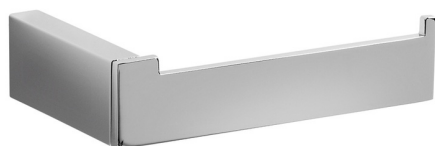

Toilet paper holder BATHROOM ACCESSORIES_QU090402

MODEL **QU090402**

Toilet paper holder

AVAILABLE FINISHINGS

- 
21 21 Chrome
- 
2B 2B Polished Nickel
- 
2F 2F Brushed Nickel
- 
2Q 2Q Black Titanium
- 
40 40 Matt Black
- 
4Q 4Q Matt White