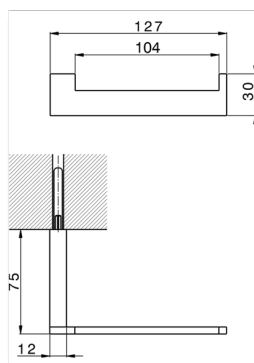

Toilet paper holder BATHROOM ACCESSORIES_QU090402

MODEL **QU090402**

Toilet paper holder

AVAILABLE FINISHINGS

-  **21** 21 Chrome
-  **2B** 2B Polished Nickel
-  **2F** 2F Brushed Nickel
-  **2Q** 2Q Black Titanium
-  **40** 40 Matt Black
-  **4Q** 4Q Matt White