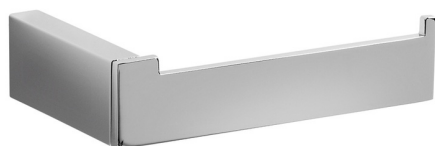

Toilet paper holder BATHROOM ACCESSORIES_QU090402

MODEL **QU090402**

Toilet paper holder

AVAILABLE FINISHINGS

-  **21** 21 Chrome
-  **2B** 2B Polished Nickel
-  **2F** 2F Brushed Nickel
-  **2Q** 2Q Black Titanium
-  **40** 40 Matt Black
-  **4Q** 4Q Matt White