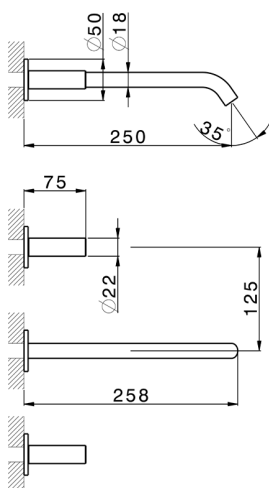

Exposed part for concealed washbasin mixer **SMOOTH X32_X3013511**

MODEL **X3013511**

Exposed part for concealed washbasin mixer, without concealed part, for item ZA033510, with smooth handles, Inox AISI 316L

AVAILABLE FINISHINGS

-  **D1** D1 Brushed Inox
-  **5H** 5H Dark Brass Brushed
-  **5L** 5L Brushed Black Titanium
-  **5N** 5N Brushed Rose Gold

CHARACTERISTICS

Installation **Concealed**

Required concealed parts **ZA033510**

Exposed part for concealed washbasin mixer SMOOTH X32_X3013511

X3013511

<https://en.cisal.it/exposed-part-for-concealed-washbasin-mixer-smooth-x32-x3013511>

Concealed washbasin mixer CONCEALED_ZA033510

MODEL **ZA033510**

Concealed washbasin mixer, with two right headvalves

AVAILABLE FINISHINGS

 **04** 04 Without finishing

CHARACTERISTICS

Concealed **1**

2026-02-03