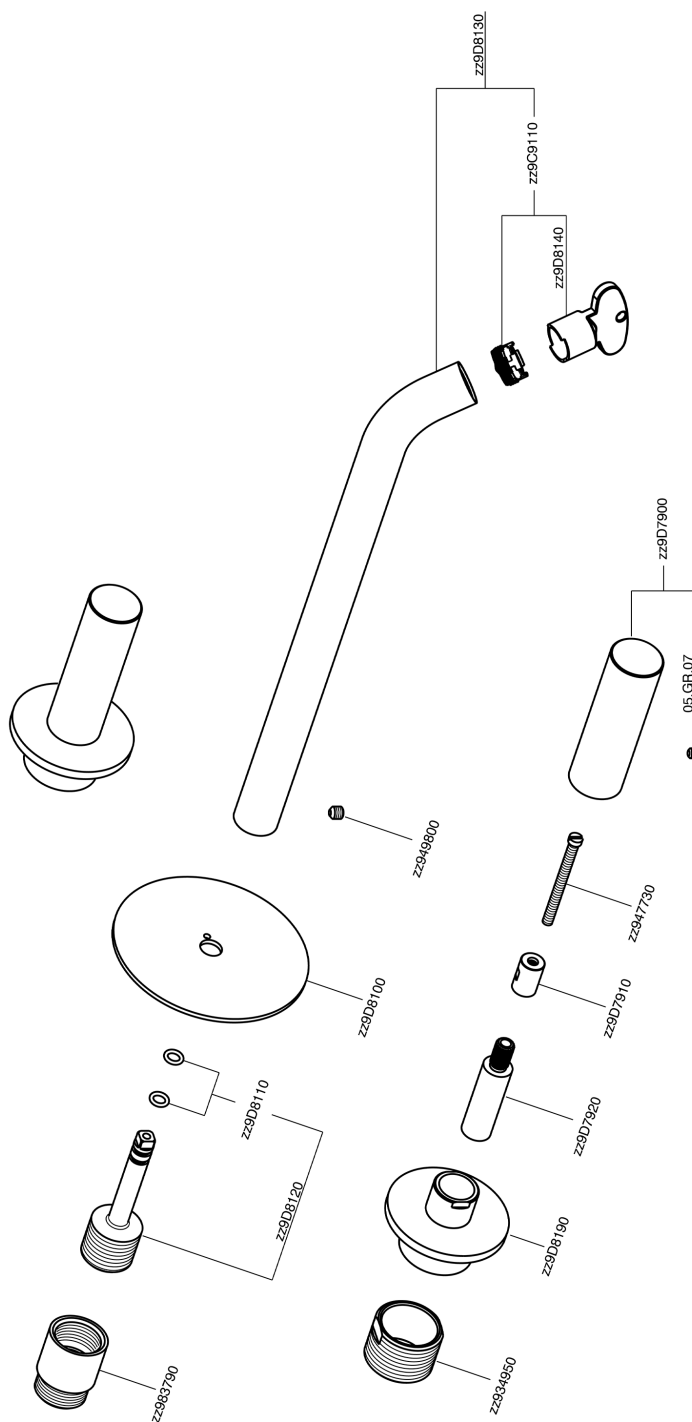

Exposed part for concealed washbasin mixer **SMOOTH X32_X3013511**

MODEL **X3013511**

Exposed part for concealed washbasin mixer, without concealed part, for item ZA033510, with smooth handles, Inox AISI 316L

AVAILABLE FINISHINGS

-  **D1** D1 Brushed Inox
-  **5H** 5H Dark Brass Brushed
-  **5L** 5L Brushed Black Titanium
-  **5N** 5N Brushed Rose Gold

CHARACTERISTICS

Installation **Concealed**

Required concealed parts **ZA033510**

Exposed part for concealed washbasin mixer SMOOTH X32_X3013511

X3013511

<https://en.cisal.it/exposed-part-for-concealed-washbasin-mixer-smooth-x32-x3013511>

Concealed washbasin mixer CONCEALED_ZA033510

MODEL **ZA033510**

Concealed washbasin mixer, with two right headvalves

AVAILABLE FINISHINGS

 **04** 04 Without finishing

CHARACTERISTICS

Concealed **1**

2026-02-03