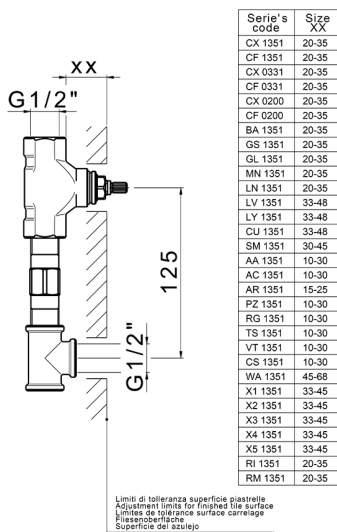

Exposed part for concealed washbasin mixer SMOOTH X32_X3013511

X3013511

<https://en.cisal.it/exposed-part-for-concealed-washbasin-mixer-smooth-x32-x3013511>

Concealed washbasin mixer CONCEALED_ZA033510

MODEL **ZA033510**

Concealed washbasin mixer, with two right headvalves

AVAILABLE FINISHINGS

 **04** 04 Without finishing

CHARACTERISTICS

Concealed **1**

2026-02-03