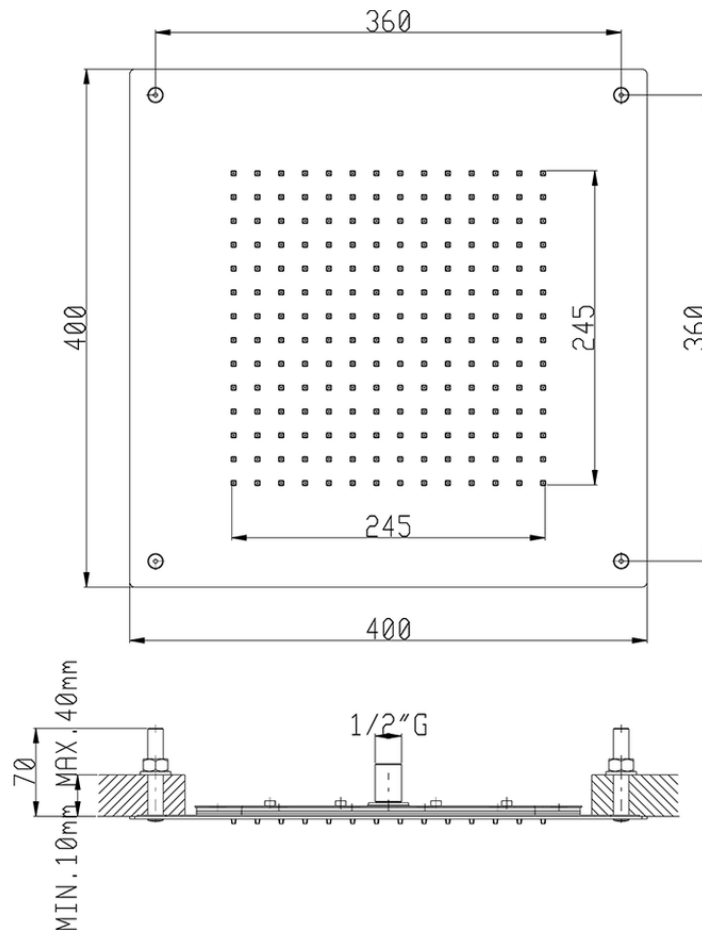

## 400x400mm stainless steel false ceiling showerhead ZEN SHOWER

ZS025630

<https://en.cisal.it/400x400mm-stainless-steel-false-ceiling-showerhead-zen-showerzs025630>

2023-06-02