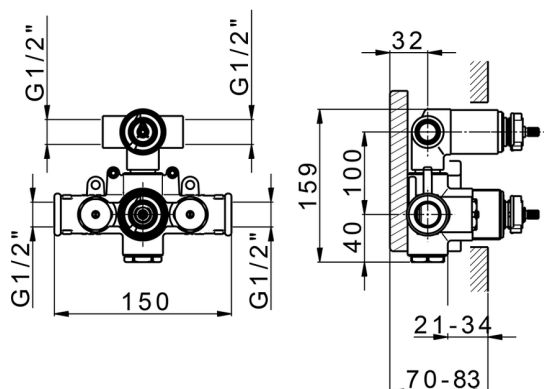

Concealed thermostatic shower mixer, 2-outlets, with 1/2" 2 outlet devia stop cartridge, without trim kit

AVAILABLE FINISHINGS

CHARACTERISTICS

Concealed **1**
 Cartridge Spare Parts **24.04A.PP**
8x20 Plus P Thermostatic Valve