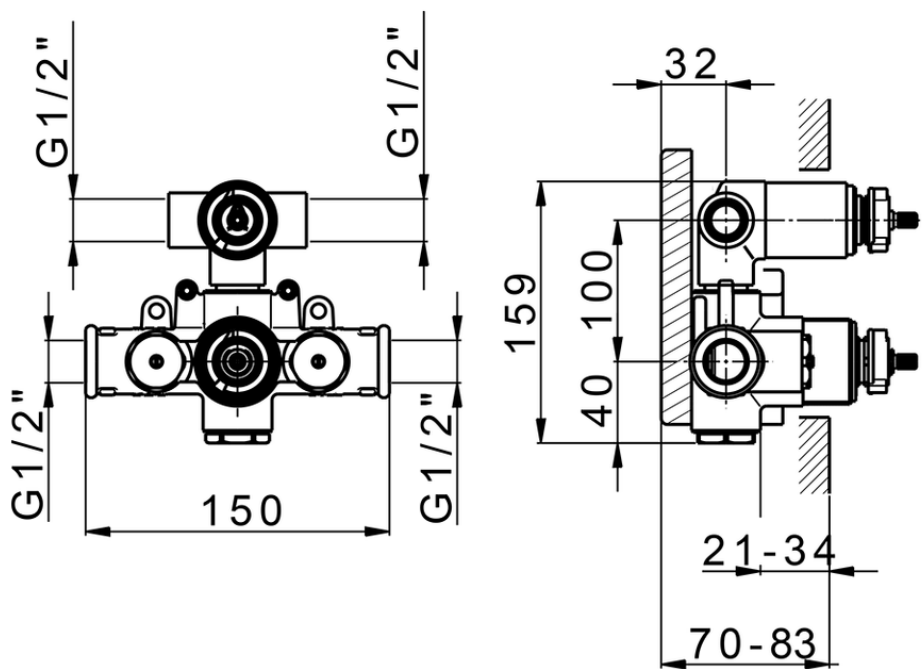

Exposed part for con.thermo.shower mixer, 2-outlet CHERIE_CX019100

CX019100

<https://en.cisal.it/exposed-part-for-con-thermo-shower-mixer-2-outlet-cherie-cx019100>

ZA019100

<https://en.cisal.it/concealed-thermostatic-shower-mixer-2-outlets-concealed-za019100>