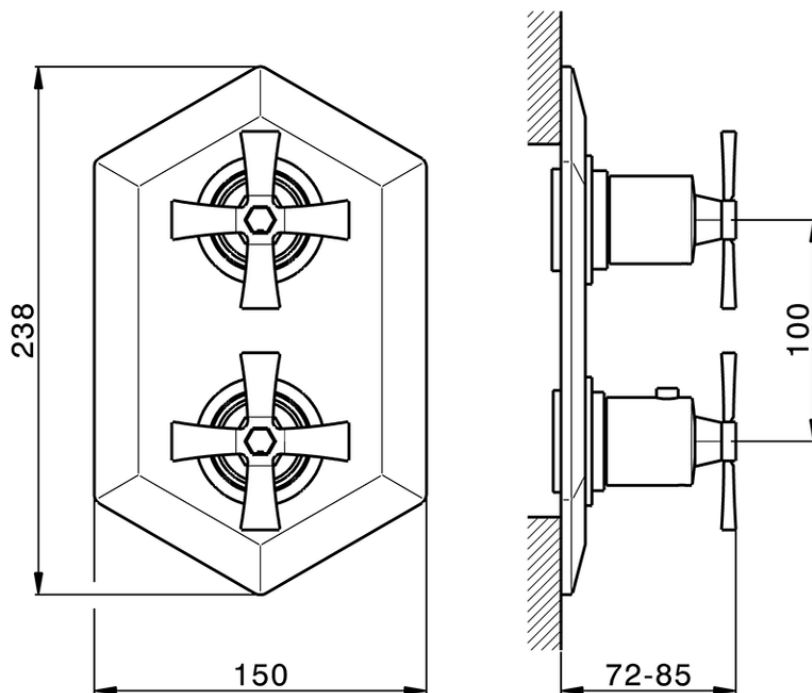

## Exposed part for con.thermo.shower mixer, 2-outlet CHERIE\_CX019100

CX019100

<https://en.cisal.it/exposed-part-for-con-thermo-shower-mixer-2-outlet-cherie-cx019100>

ZA019100

<https://en.cisal.it/concealed-thermostatic-shower-mixer-2-outlets-concealed-za019100>