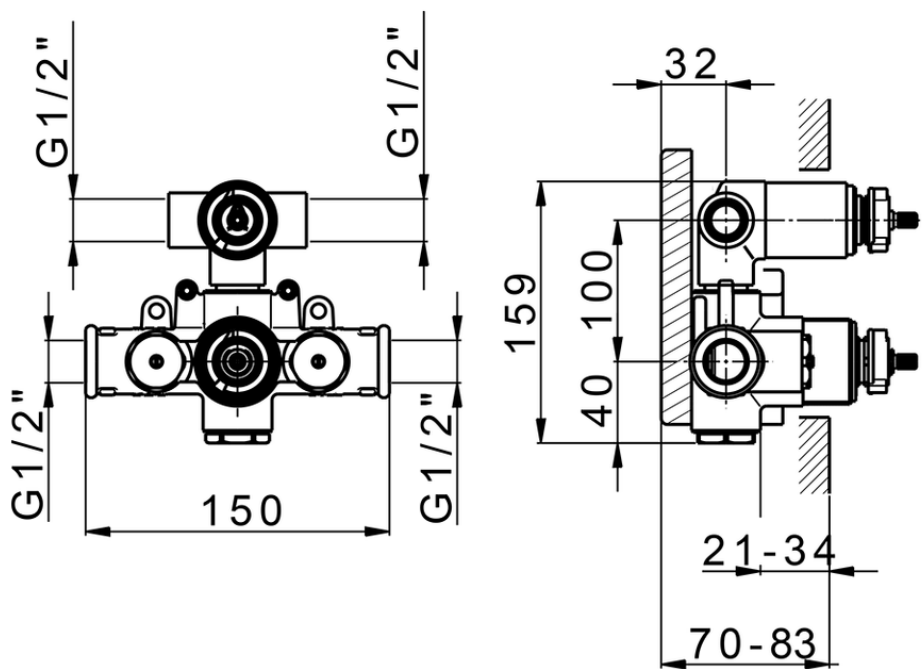

## Exposed part for con.thermo.shower mixer, 2-outlet CHERIE\_CX019100

CX019100

<https://en.cisal.it/exposed-part-for-con-thermo-shower-mixer-2-outlet-cherie-cx019100>

ZA019100

<https://en.cisal.it/concealed-thermostatic-shower-mixer-2-outlets-concealed-za019100>