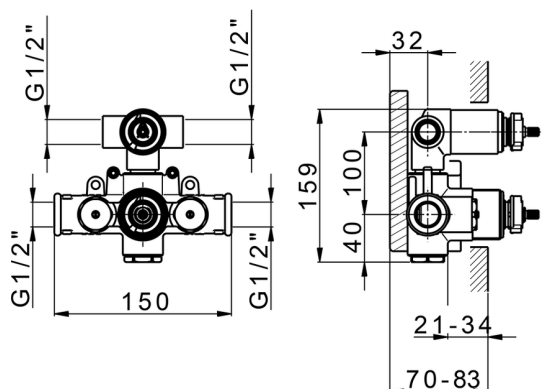

Concealed thermostatic shower mixer, 2-outlets, with 1/2" 2 outlet devia stop cartridge, without trim kit

AVAILABLE FINISHINGS

CHARACTERISTICS

Concealed **1**
 Cartridge Spare Parts **24.04A.PP**
8x20 Plus P Thermostatic Valve