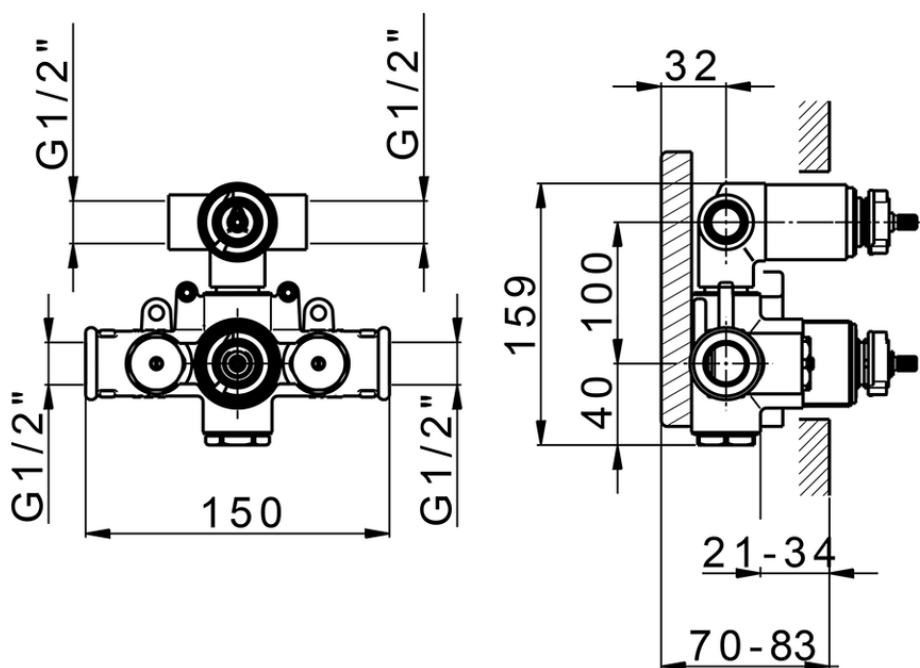

Exposed part for con.thermo.shower mixer, 2-outlet CHERIE_CX019100

CX019100

<https://en.cisal.it/exposed-part-for-con-thermo-shower-mixer-2-outlet-cherie-cx019100>

ZA019100

<https://en.cisal.it/concealed-thermostatic-shower-mixer-2-outlets-concealed-za019100>