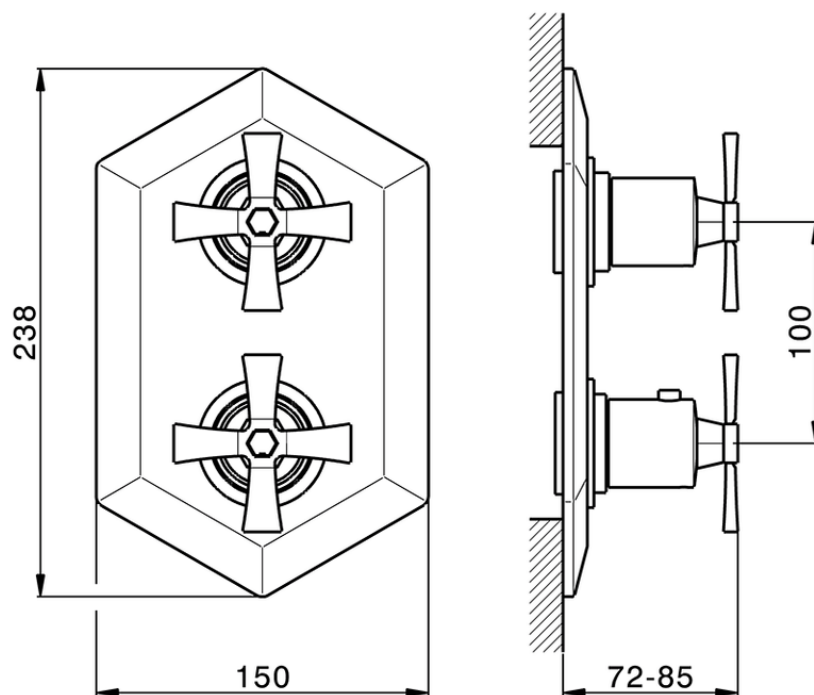

Exposed part for con.thermo.shower mixer, 2-outlet CHERIE_CX019100

CX019100

<https://en.cisal.it/exposed-part-for-con-thermo-shower-mixer-2-outlet-cherie-cx019100>

ZA019100

<https://en.cisal.it/concealed-thermostatic-shower-mixer-2-outlets-concealed-za019100>