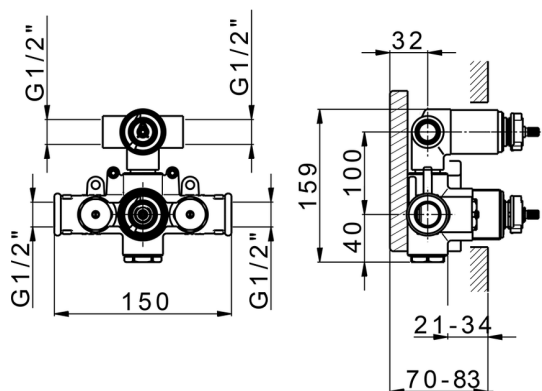

DeviaStop

The Cisal Devia Stop technology allows to adjust the water flow and to direct it to the selected output point (overhead soaker, hand shower, etc).

Thermostatic

The Cisal thermostatic is your personal water manager, helping you to handle, control and save water and energy.

2026-04-30