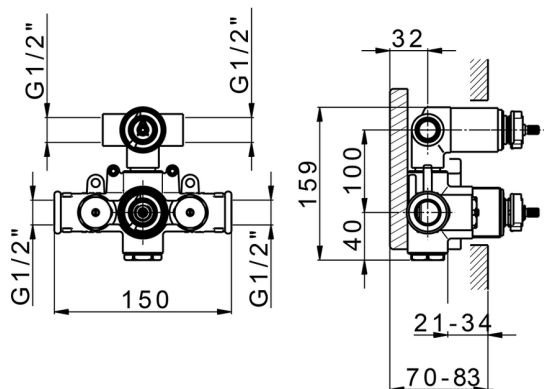

Concealed thermostatic shower mixer, 2-outlets, with 1/2" 2 outlet devia stop cartridge, without trim kit

AVAILABLE FINISHINGS

CHARACTERISTICS

Concealed **1**
 Cartridge Spare Parts **24.04A.PP**
8x20 Plus P Thermostatic Valve