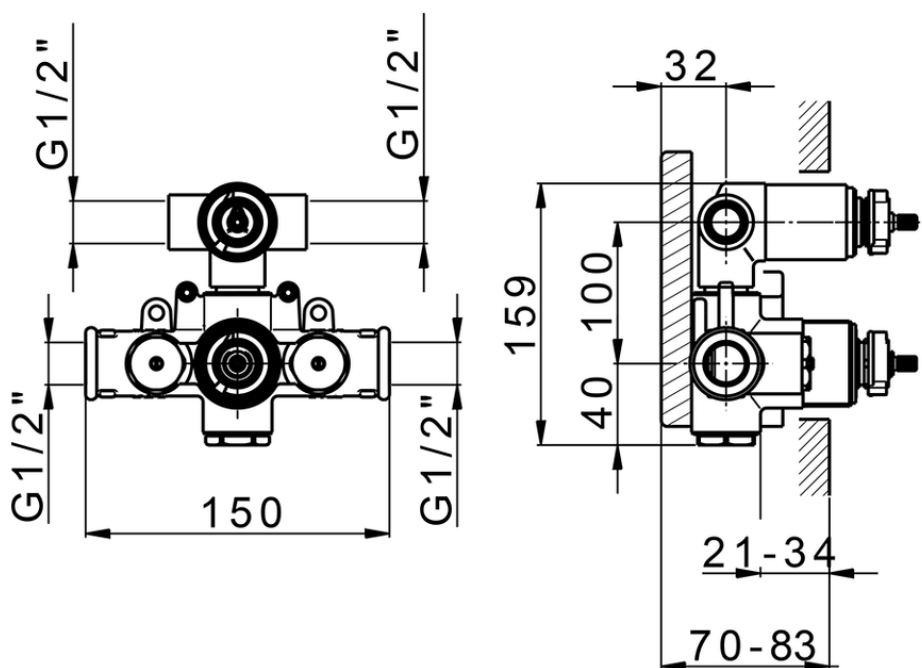

Exposed part for con.thermo.shower mixer, 2-outlet CHERIE_CX019100

CX019100

<https://en.cisal.it/exposed-part-for-con-thermo-shower-mixer-2-outlet-cherie-cx019100>

ZA019100

<https://en.cisal.it/concealed-thermostatic-shower-mixer-2-outlets-concealed-za019100>