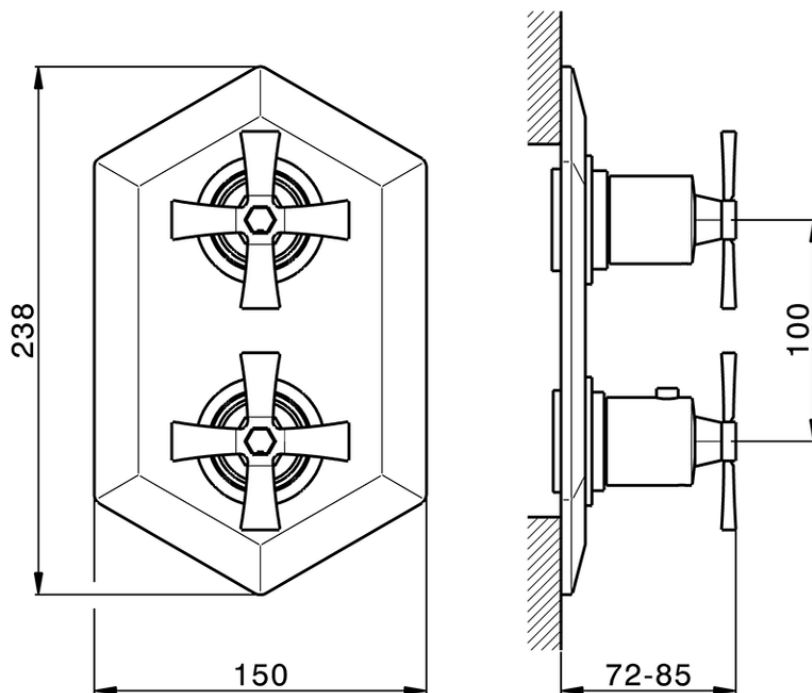

Exposed part for con.thermo.shower mixer, 2-outlet CHERIE_CX019100

CX019100

<https://en.cisal.it/exposed-part-for-con-thermo-shower-mixer-2-outlet-cherie-cx019100>

ZA019100

<https://en.cisal.it/concealed-thermostatic-shower-mixer-2-outlets-concealed-za019100>