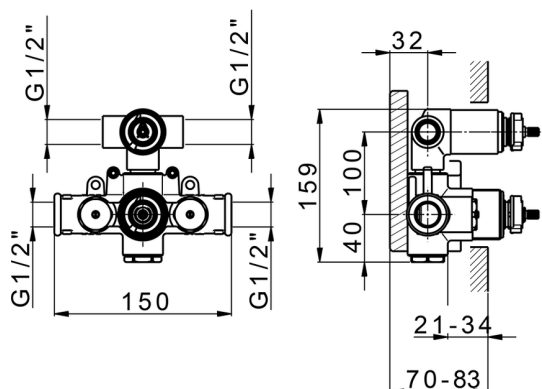

DeviaStop

The Cisal Devia Stop technology allows to adjust the water flow and to direct it to the selected output point (overhead soaker, hand shower, etc).

Thermostatic

The Cisal thermostatic is your personal water manager, helping you to handle, control and save water and energy.

2026-06-14