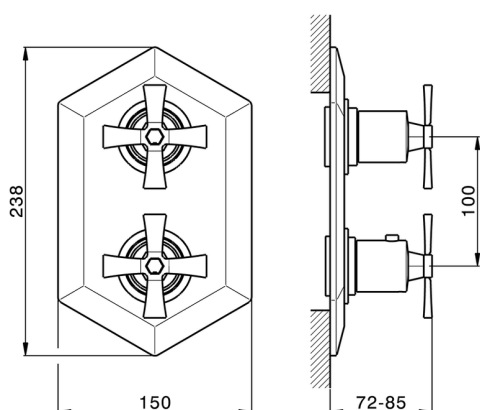

CHARACTERISTICS

Installation **Concealed**
Required concealed parts **ZA019100**

Thermostatic

The Cisal thermostatic is your personal water manager, helping you to handle, control and save water and energy.