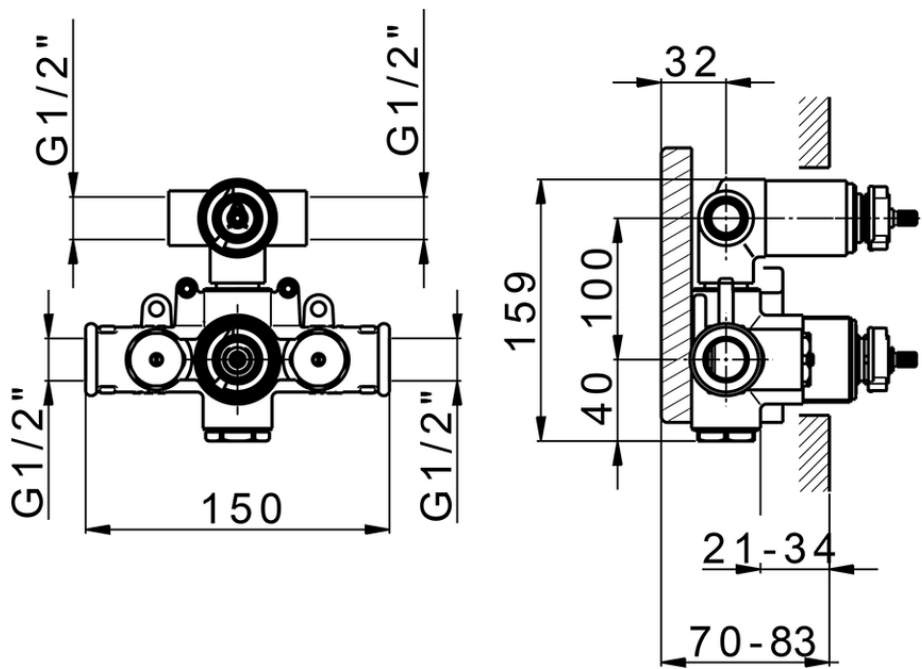

Exposed part for con.thermo.shower mixer, 2-outlet CHERIE_CX019100

CX019100

<https://en.cisal.it/exposed-part-for-con-thermo-shower-mixer-2-outlet-cherie-cx019100>

ZA019100

<https://en.cisal.it/concealed-thermostatic-shower-mixer-2-outlets-concealed-za019100>