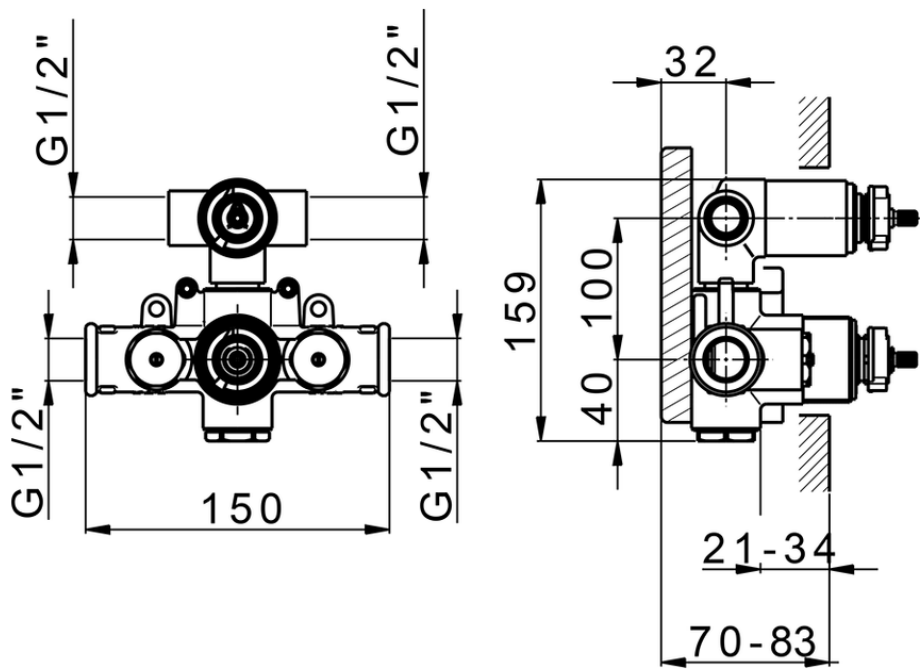

Exposed part for con.thermo.shower mixer, 2-outlet CHERIE_CX019100

CX019100

<https://en.cisal.it/exposed-part-for-con-thermo-shower-mixer-2-outlet-cherie-cx019100>

ZA019100

<https://en.cisal.it/concealed-thermostatic-shower-mixer-2-outlets-concealed-za019100>